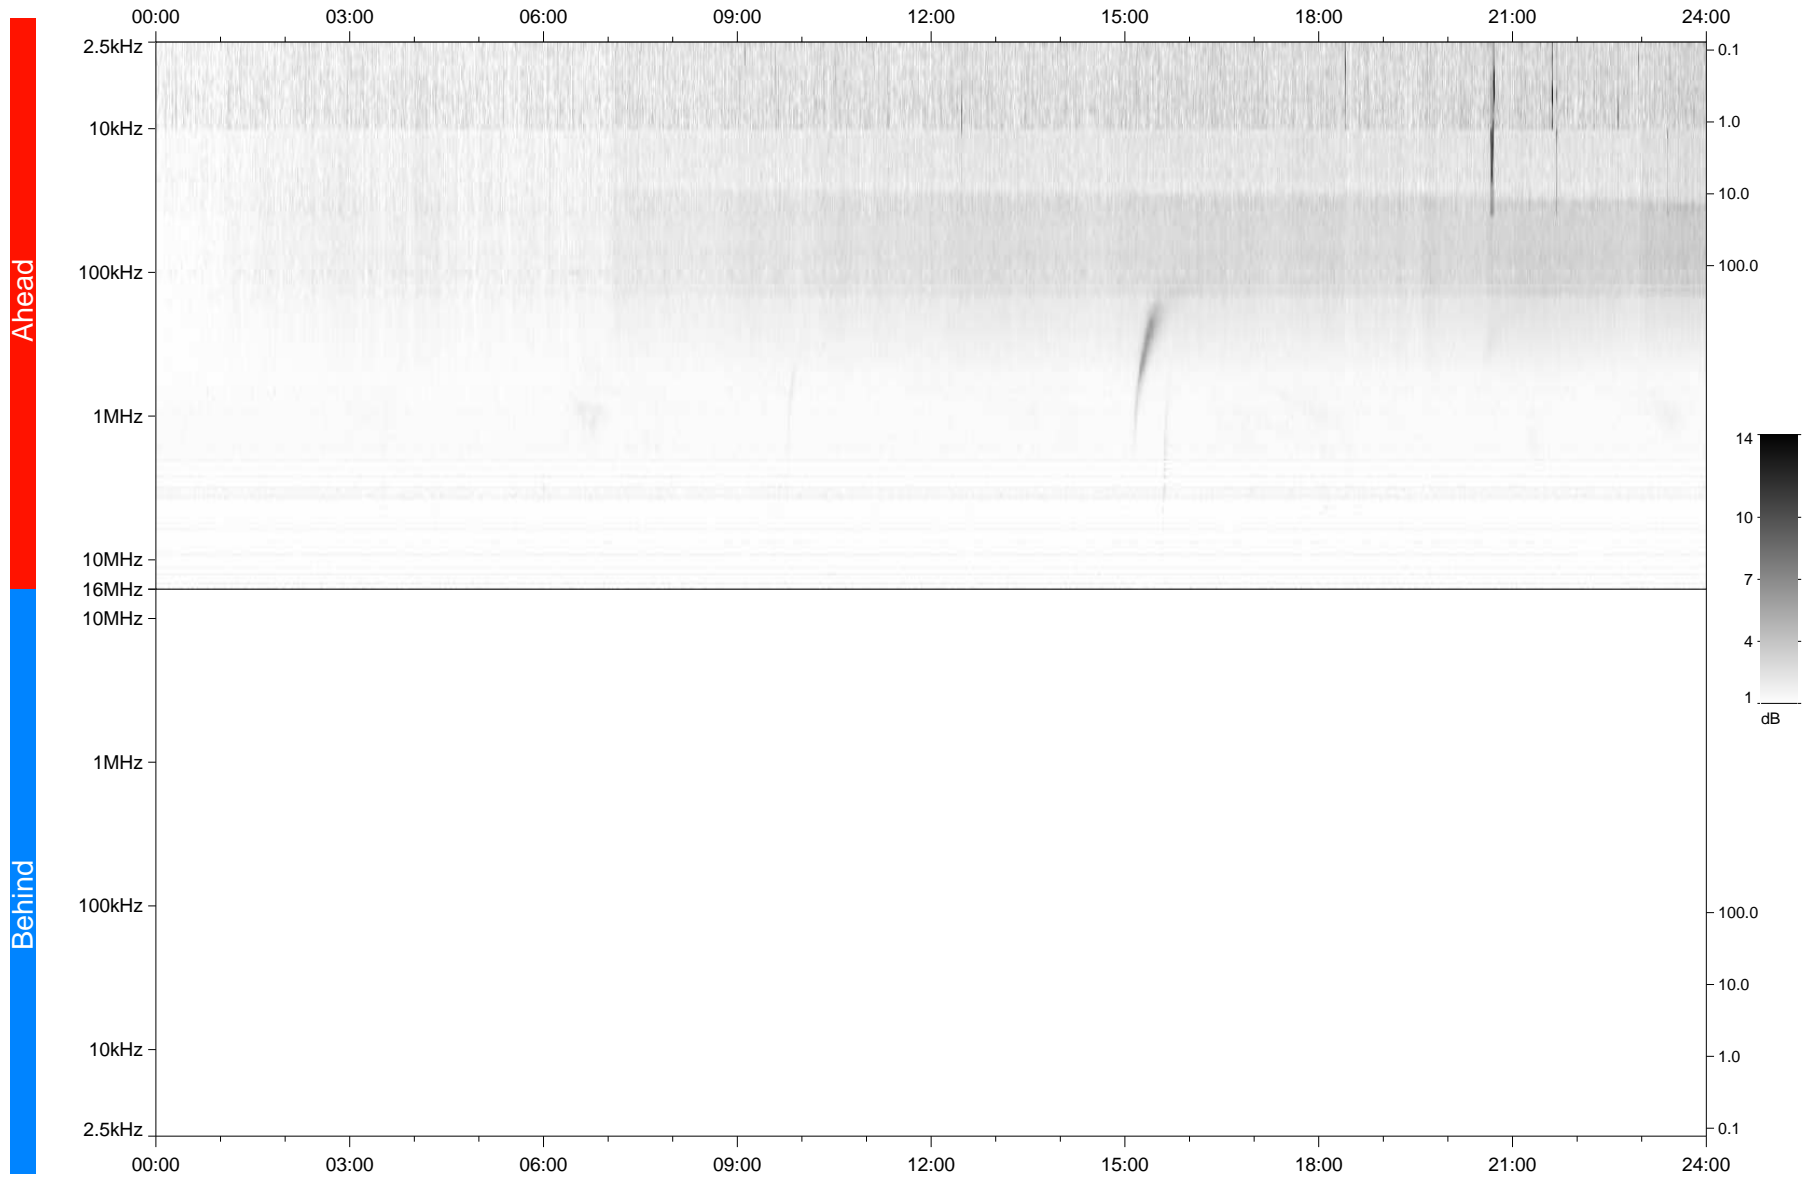

# STEREO/WAVES Daily Summary - 07-Dec-2021 (DOY 341)

Ahead source file: swaves\_ahead\_2021\_341\_1\_05.fin  
Ahead PSE Angle: -36.0°

Behind PSE Angle: 33.6°  
Behind source file: No STEREO-B data

Time (UTC)

file: stereo\_swaves\_daily-summary\_gray\_20211207\_v03  
made by: space.umn.edu on macOS with TDL 8.8.2 on 2022-08-24 21:35:42, with TLib V945 / dynspec V311