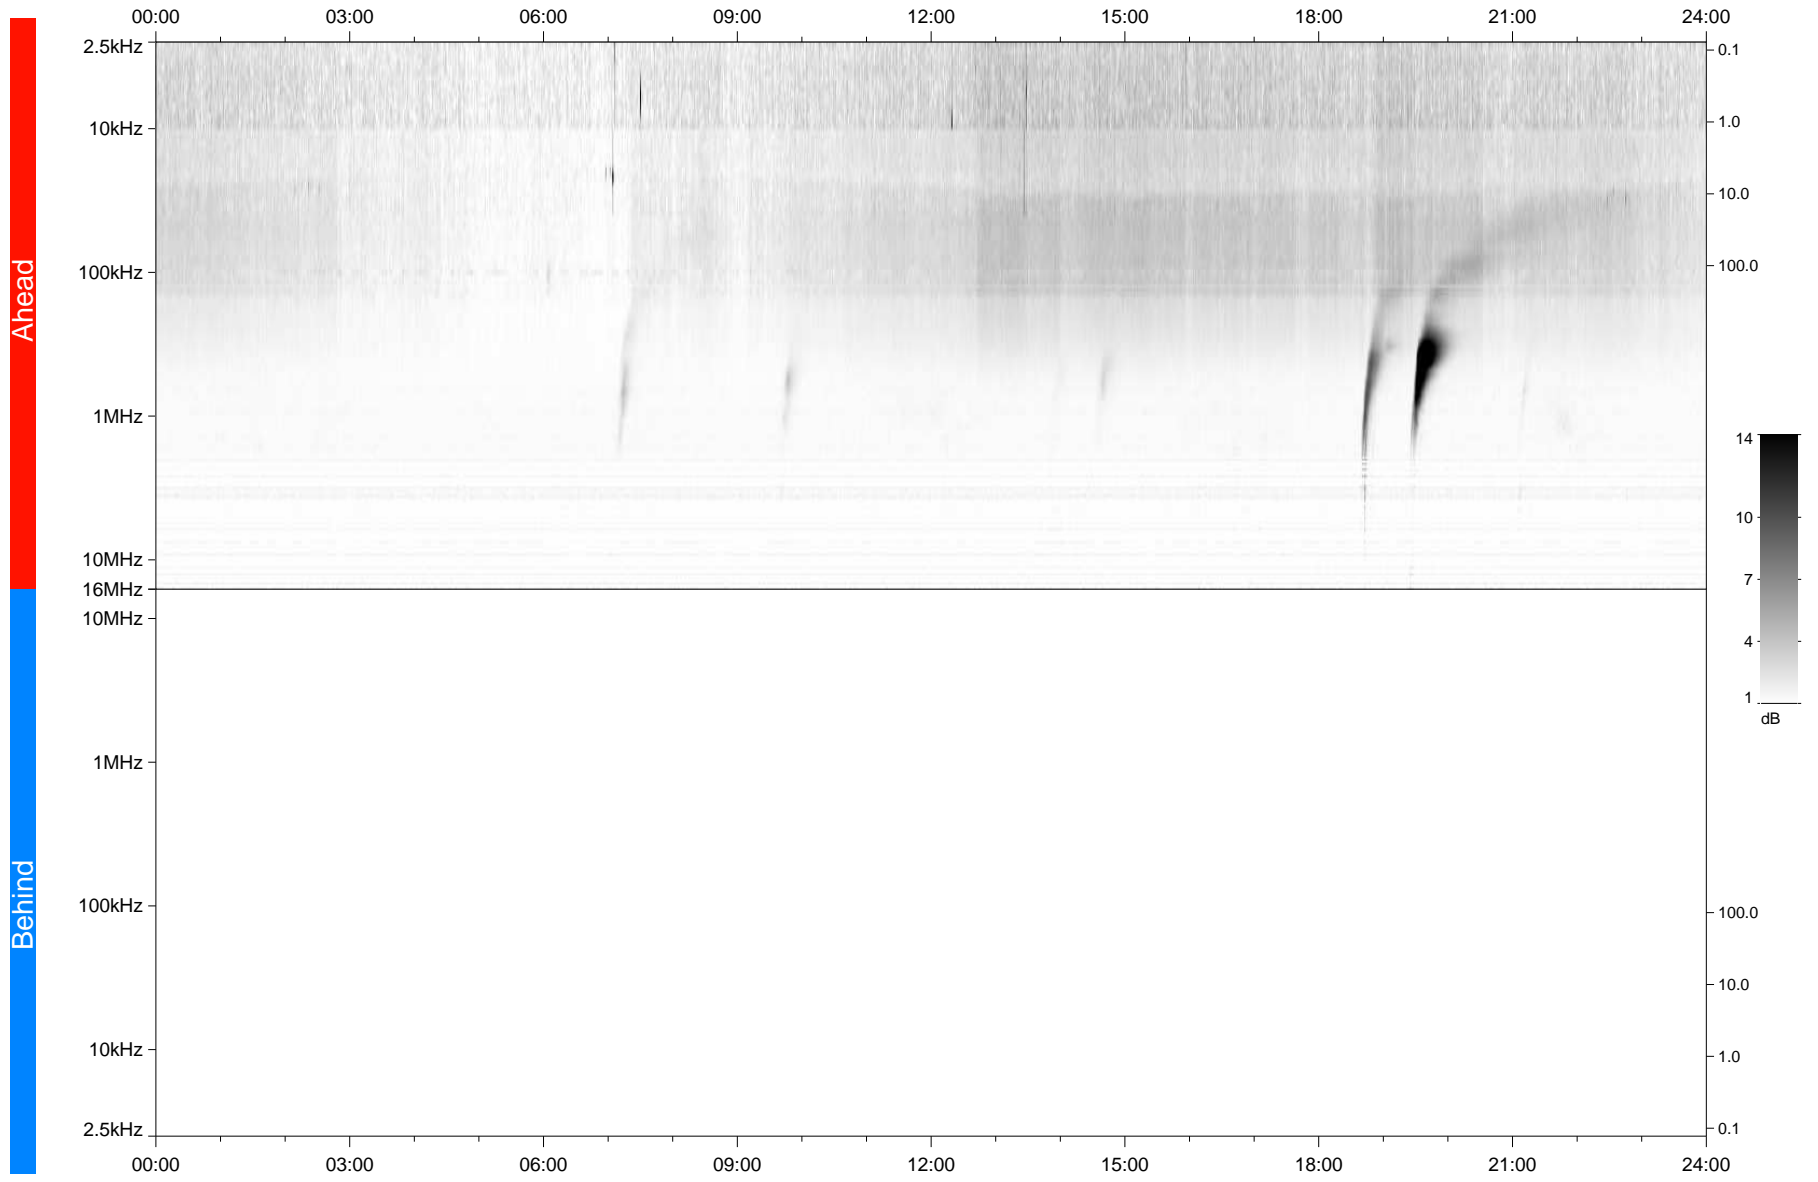

# STEREO/WAVES Daily Summary - 05-Dec-2021 (DOY 339)

Ahead source file: swaves\_ahead\_2021\_339\_1\_05.fin  
Ahead PSE Angle: -36.0°

Behind PSE Angle: 33.7°  
Behind source file: No STEREO-B data

Time (UTC)

file: stereo\_swaves\_daily-summary\_gray\_20211205\_v03  
made by: space.umn.edu on macOS with TDL 8.8.2 on 2022-08-24 21:33:00, with TLib V945 / dynspec V311