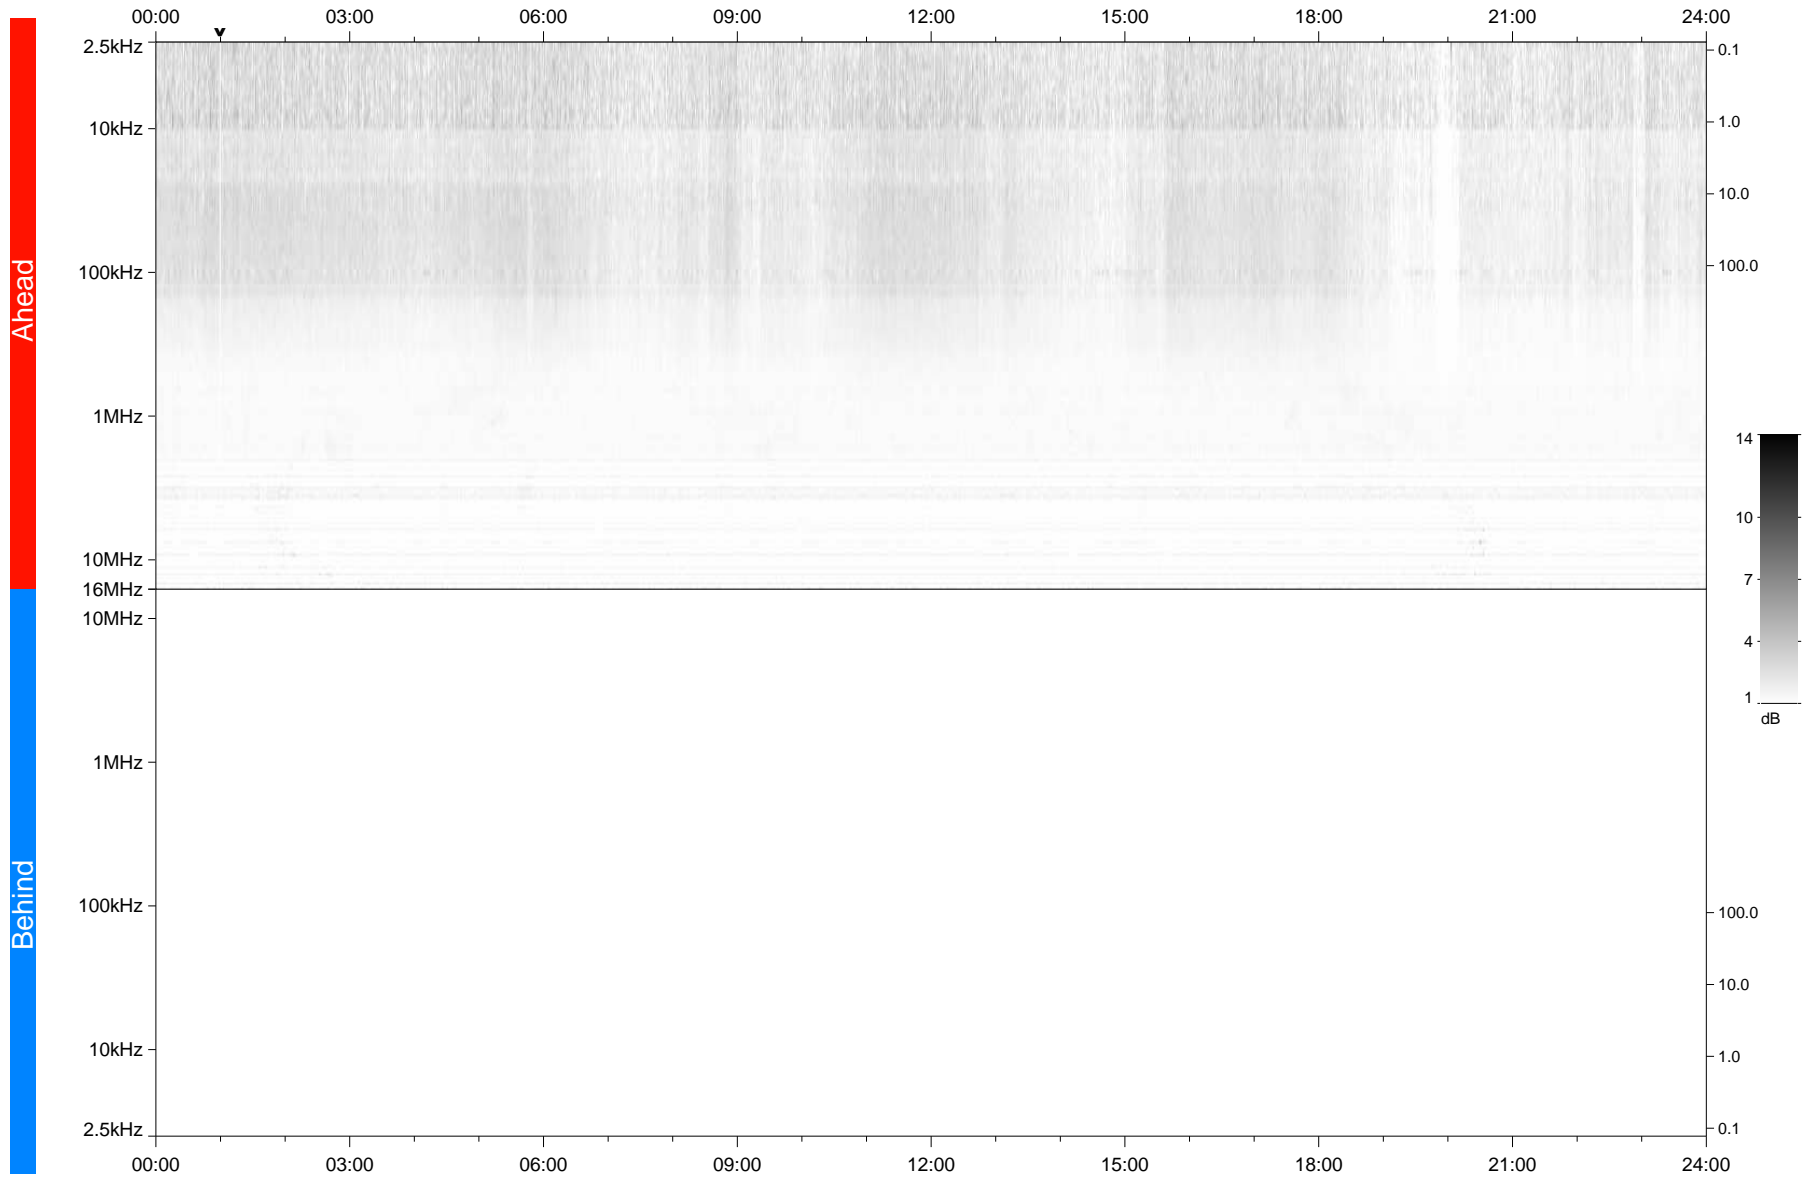

# STEREO/WAVES Daily Summary - 02-Dec-2021 (DOY 336)

Ahead source file: swaves\_ahead\_2021\_336\_1\_05.fin  
Ahead PSE Angle: -36.1°

Behind PSE Angle: 33.7°  
Behind source file: No STEREO-B data

Time (UTC)

file: stereo\_swaves\_daily-summary\_gray\_20211202\_v03  
made by: space.umn.edu on macOS with TDL 8.8.2 on 2022-08-24 21:28:53, with TLib V945 / dynspec V311