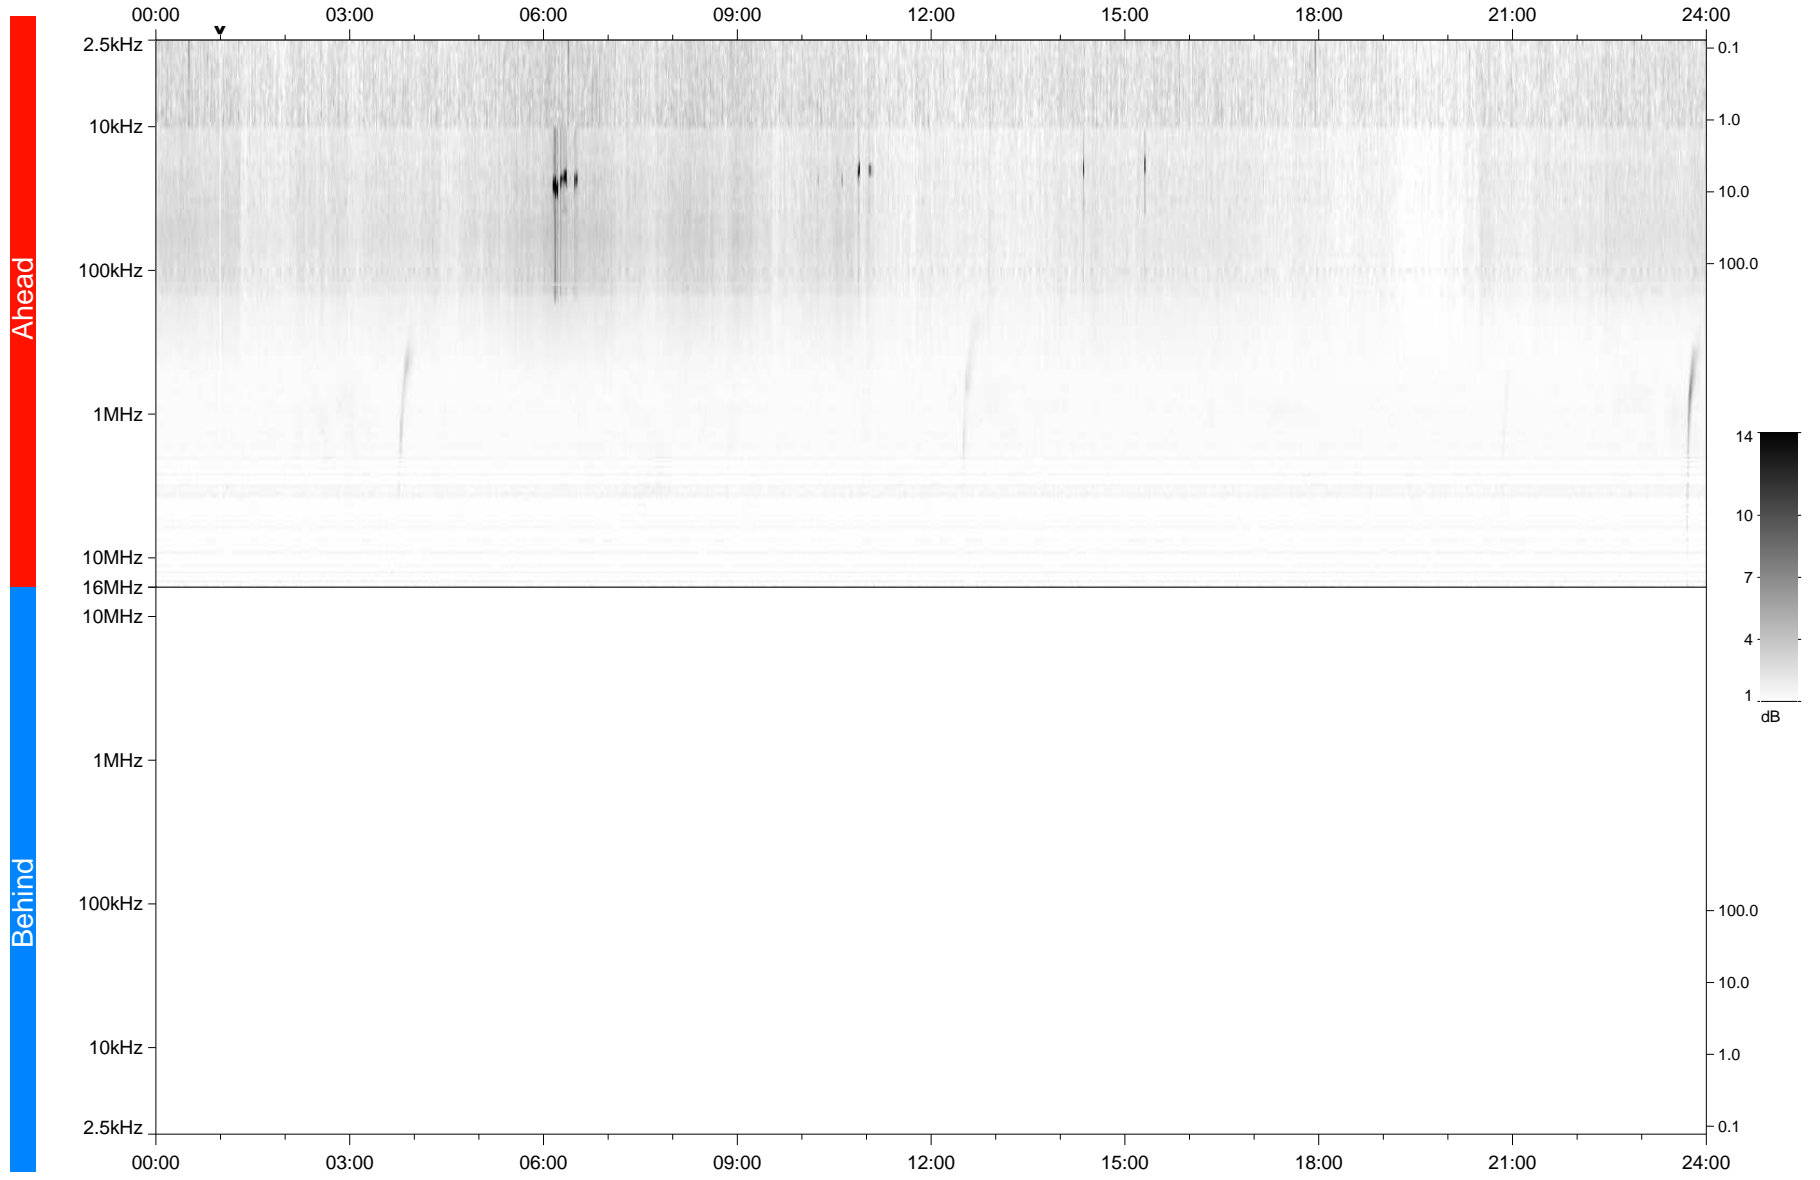

# STEREO/WAVES Daily Summary - 30-Nov-2021 (DOY 334)

Ahead source file: swaves\_ahead\_2021\_334\_1\_05.fin  
Ahead PSE Angle: -36.2°

Behind PSE Angle: 33.7°  
Behind source file: No STEREO-B data

Time (UTC)

file: stereo\_swaves\_daily-summary\_gray\_20211130\_v04  
made by: space.umn.edu on macOS with TDL 8.8.2 on 2022-10-02 20:42:03, with TLib V945 / dynspec V311