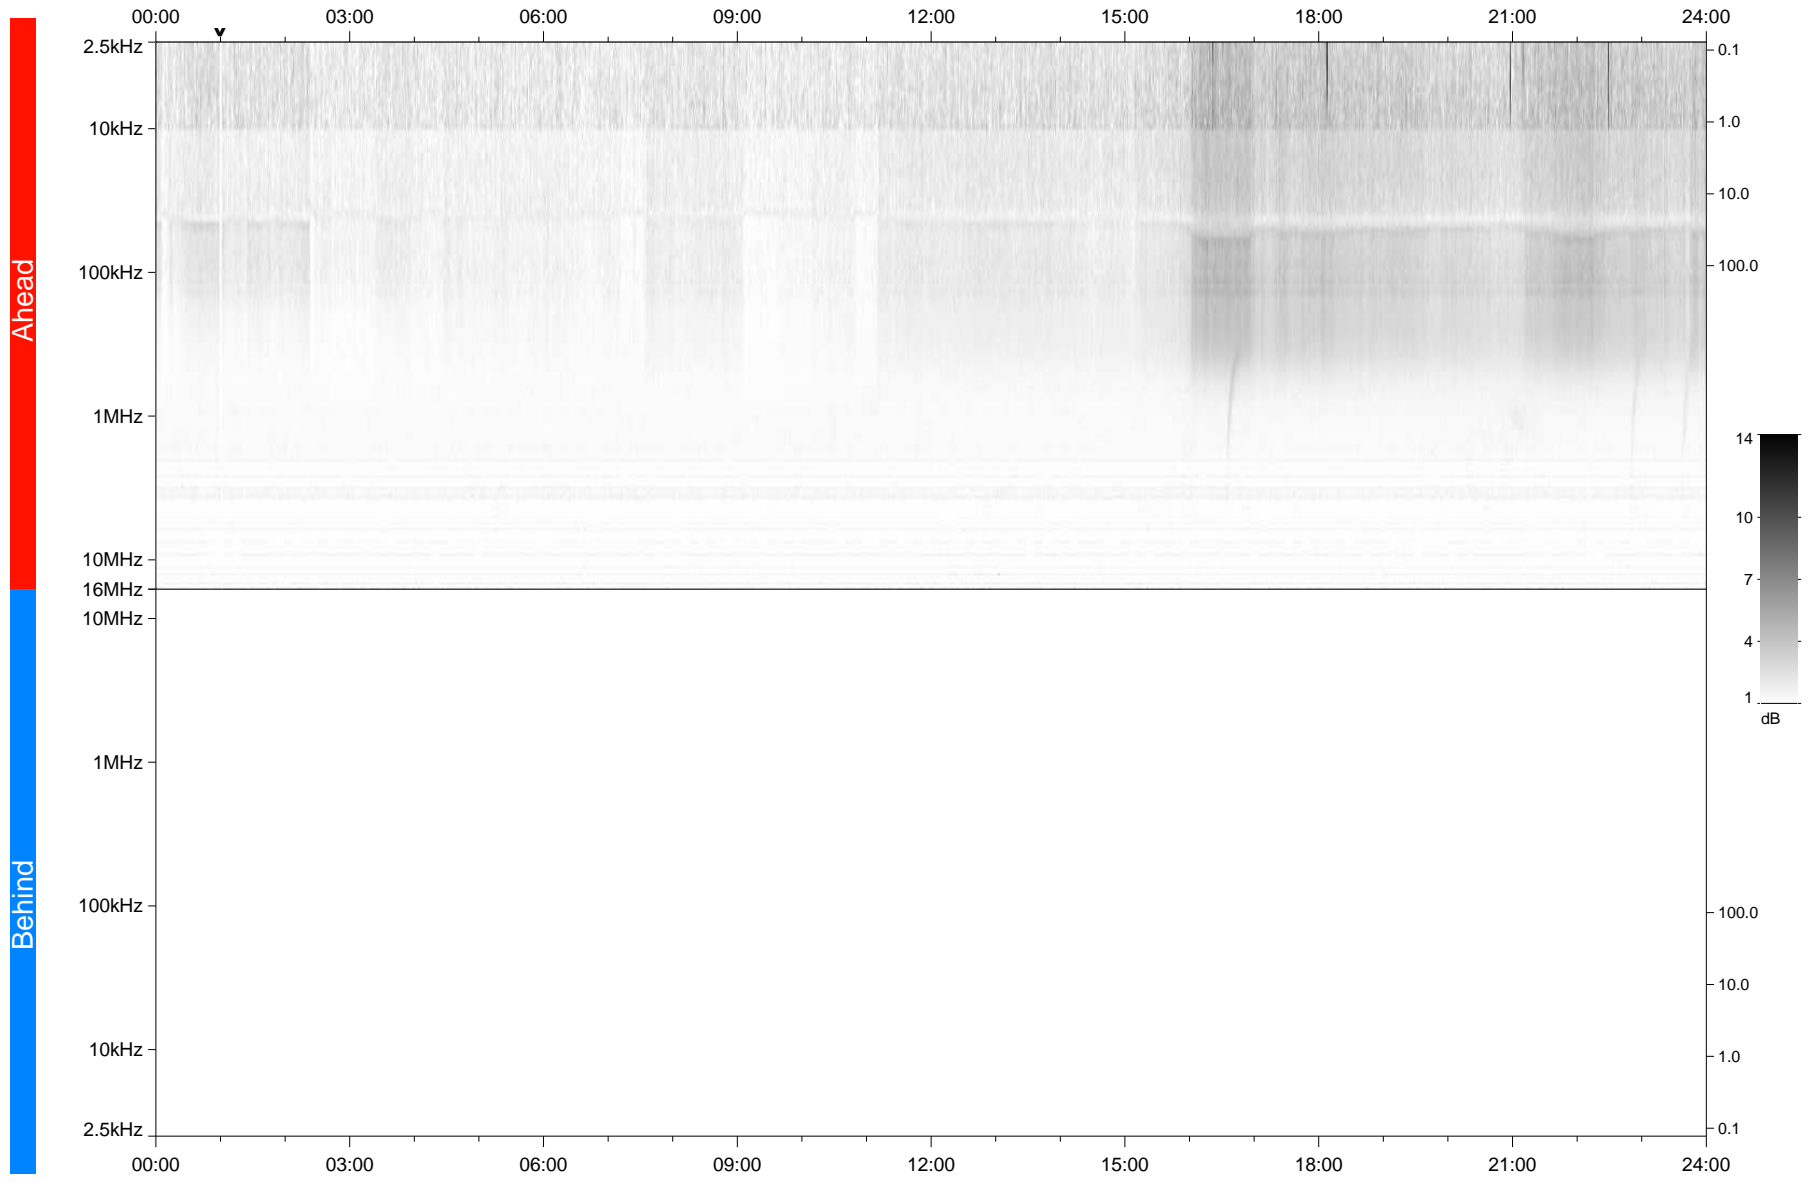

# STEREO/WAVES Daily Summary - 28-Nov-2021 (DOY 332)

Ahead source file: swaves\_ahead\_2021\_332\_1\_06.fin  
Ahead PSE Angle: -36.3°

Behind PSE Angle: 33.7°  
Behind source file: No STEREO-B data

Time (UTC)

file: stereo\_swaves\_daily-summary\_gray\_20211128\_v04  
made by: space.umn.edu on macOS with TDL 8.8.2 on 2022-10-02 20:39:04, with TLib V945 / dynspec V311