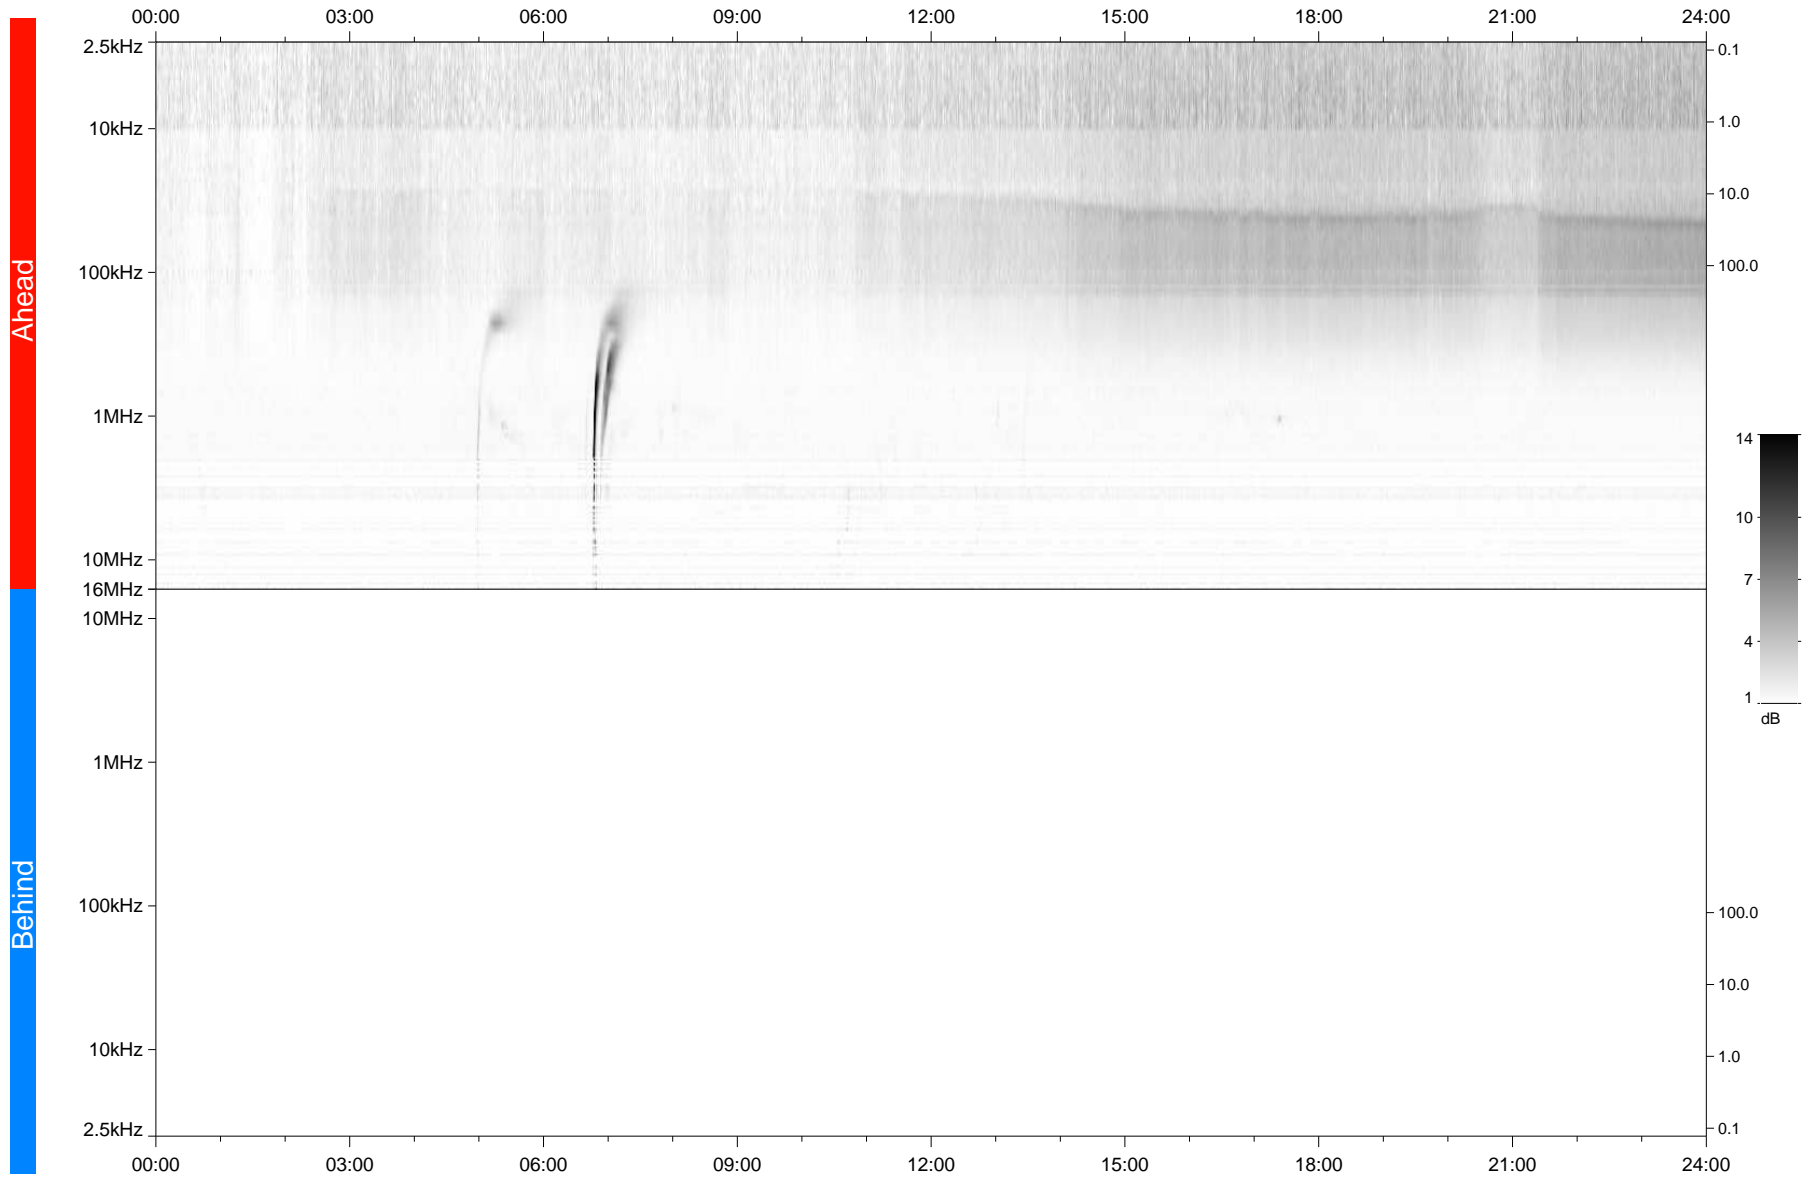

# STEREO/WAVES Daily Summary - 27-Nov-2021 (DOY 331)

Ahead source file: swaves\_ahead\_2021\_331\_1\_06.fin  
Ahead PSE Angle: -36.3°

Behind PSE Angle: 33.8°  
Behind source file: No STEREO-B data

Time (UTC)

file: stereo\_swaves\_daily-summary\_gray\_20211127\_v03  
made by: space.umn.edu on macOS with TDL 8.8.2 on 2022-08-24 21:22:04, with TMLib V945 / dynspec V311