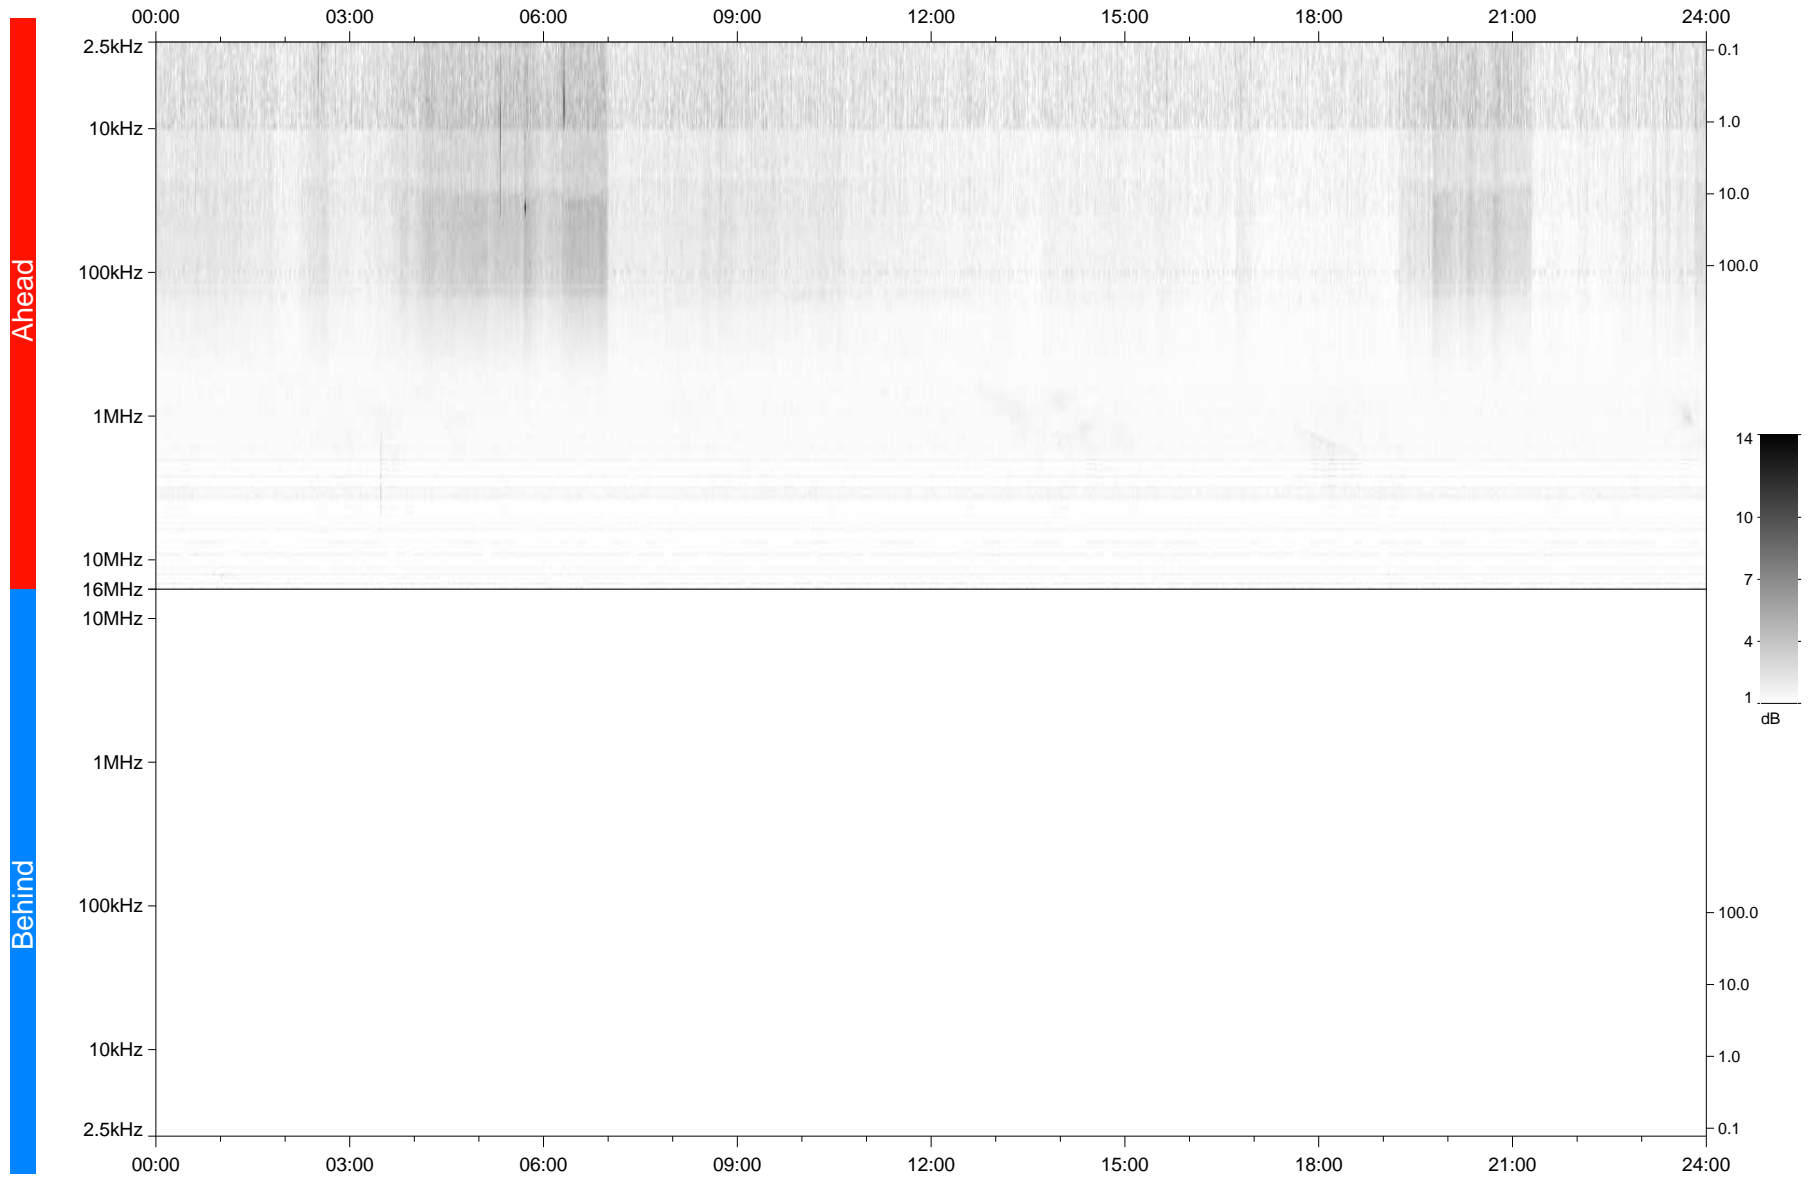

# STEREO/WAVES Daily Summary - 25-Nov-2021 (DOY 329)

Ahead source file: swaves\_ahead\_2021\_329\_1\_06.fin  
Ahead PSE Angle: -36.4°

Behind PSE Angle: 33.8°  
Behind source file: No STEREO-B data

Time (UTC)

file: stereo\_swaves\_daily-summary\_gray\_20211125\_v04  
made by: space.umn.edu on macOS with TDL 8.8.2 on 2022-10-02 20:34:34, with Tlib V945 / dynspec V311