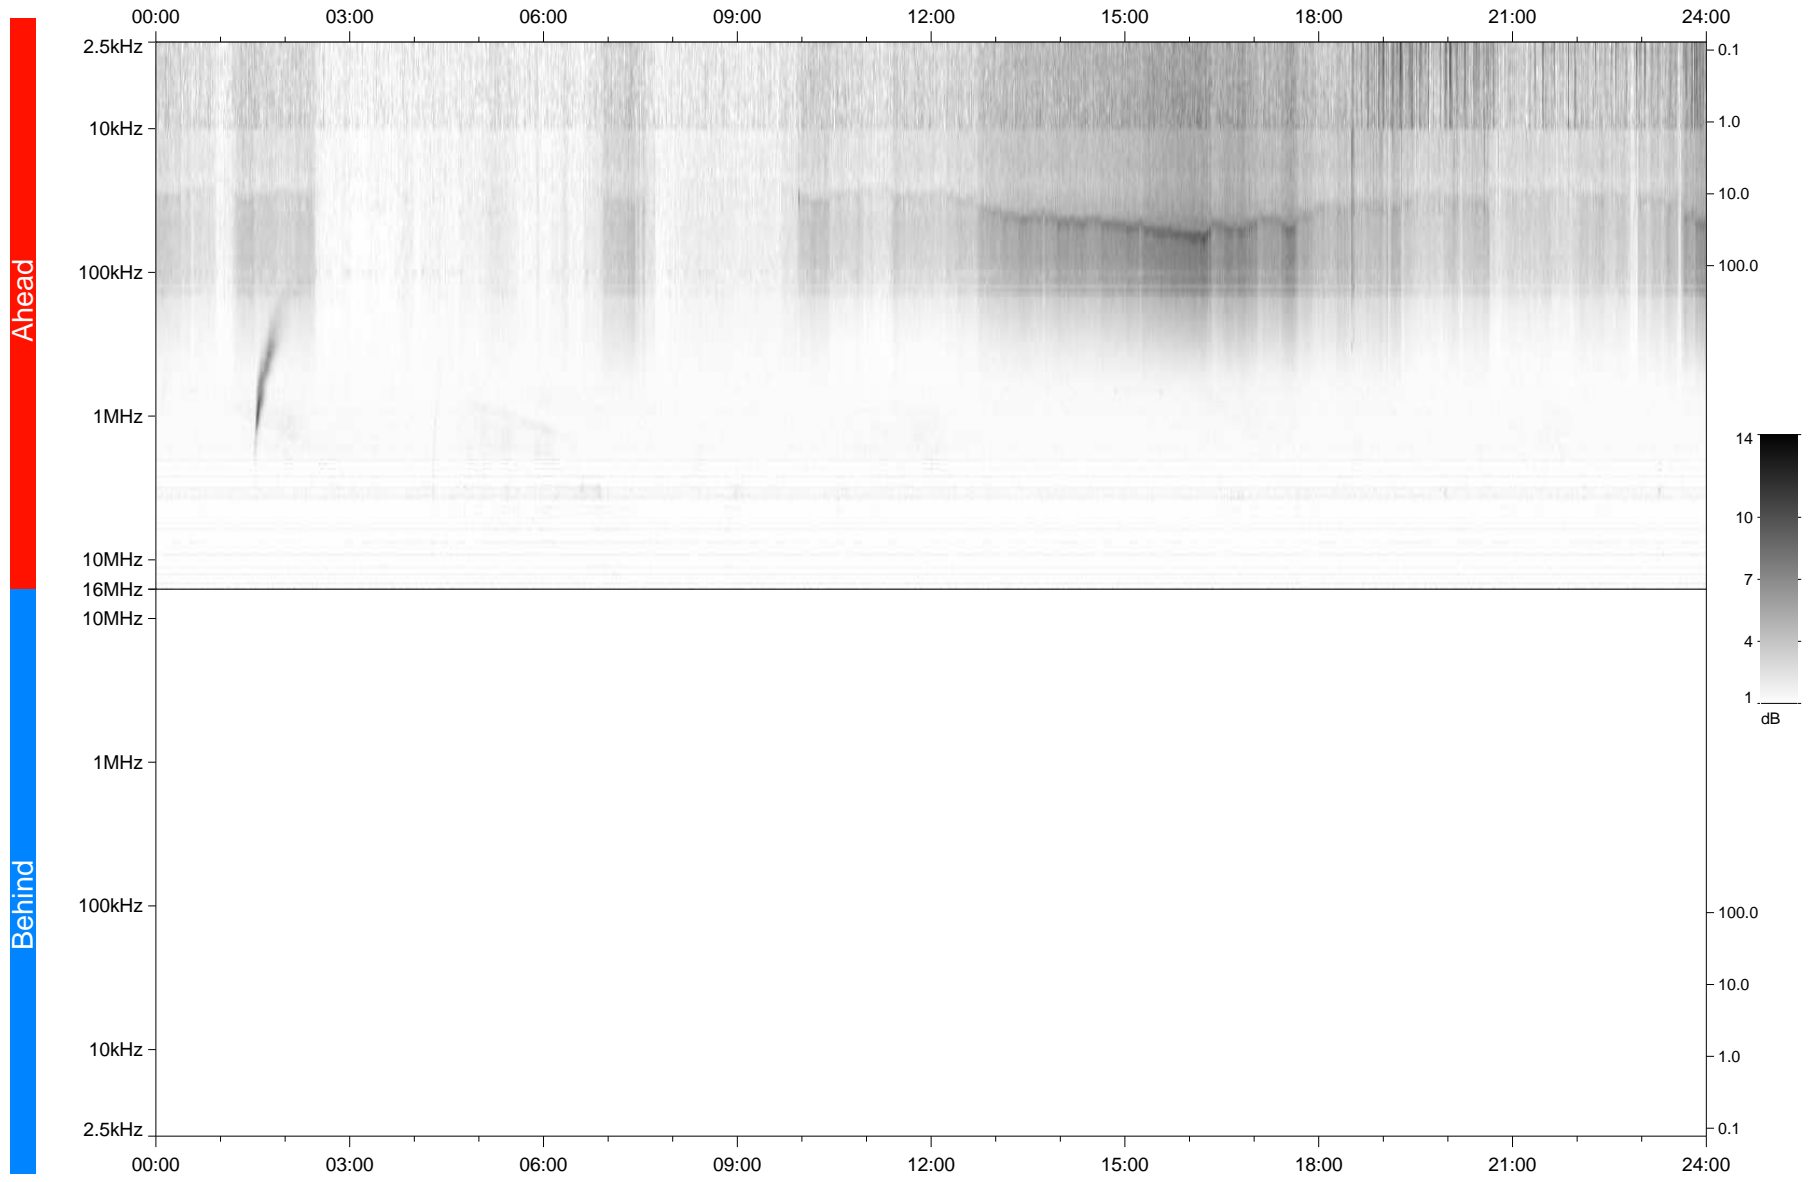

# STEREO/WAVES Daily Summary - 23-Nov-2021 (DOY 327)

Ahead source file: swaves\_ahead\_2021\_327\_1\_05.fin  
Ahead PSE Angle: -36.5°

Behind PSE Angle: 33.8°  
Behind source file: No STEREO-B data

Time (UTC)

file: stereo\_swaves\_daily-summary\_gray\_20211123\_v04  
made by: space.umn.edu on macOS with TDL 8.8.2 on 2022-10-02 20:31:36, with TLib V945 / dynspec V311