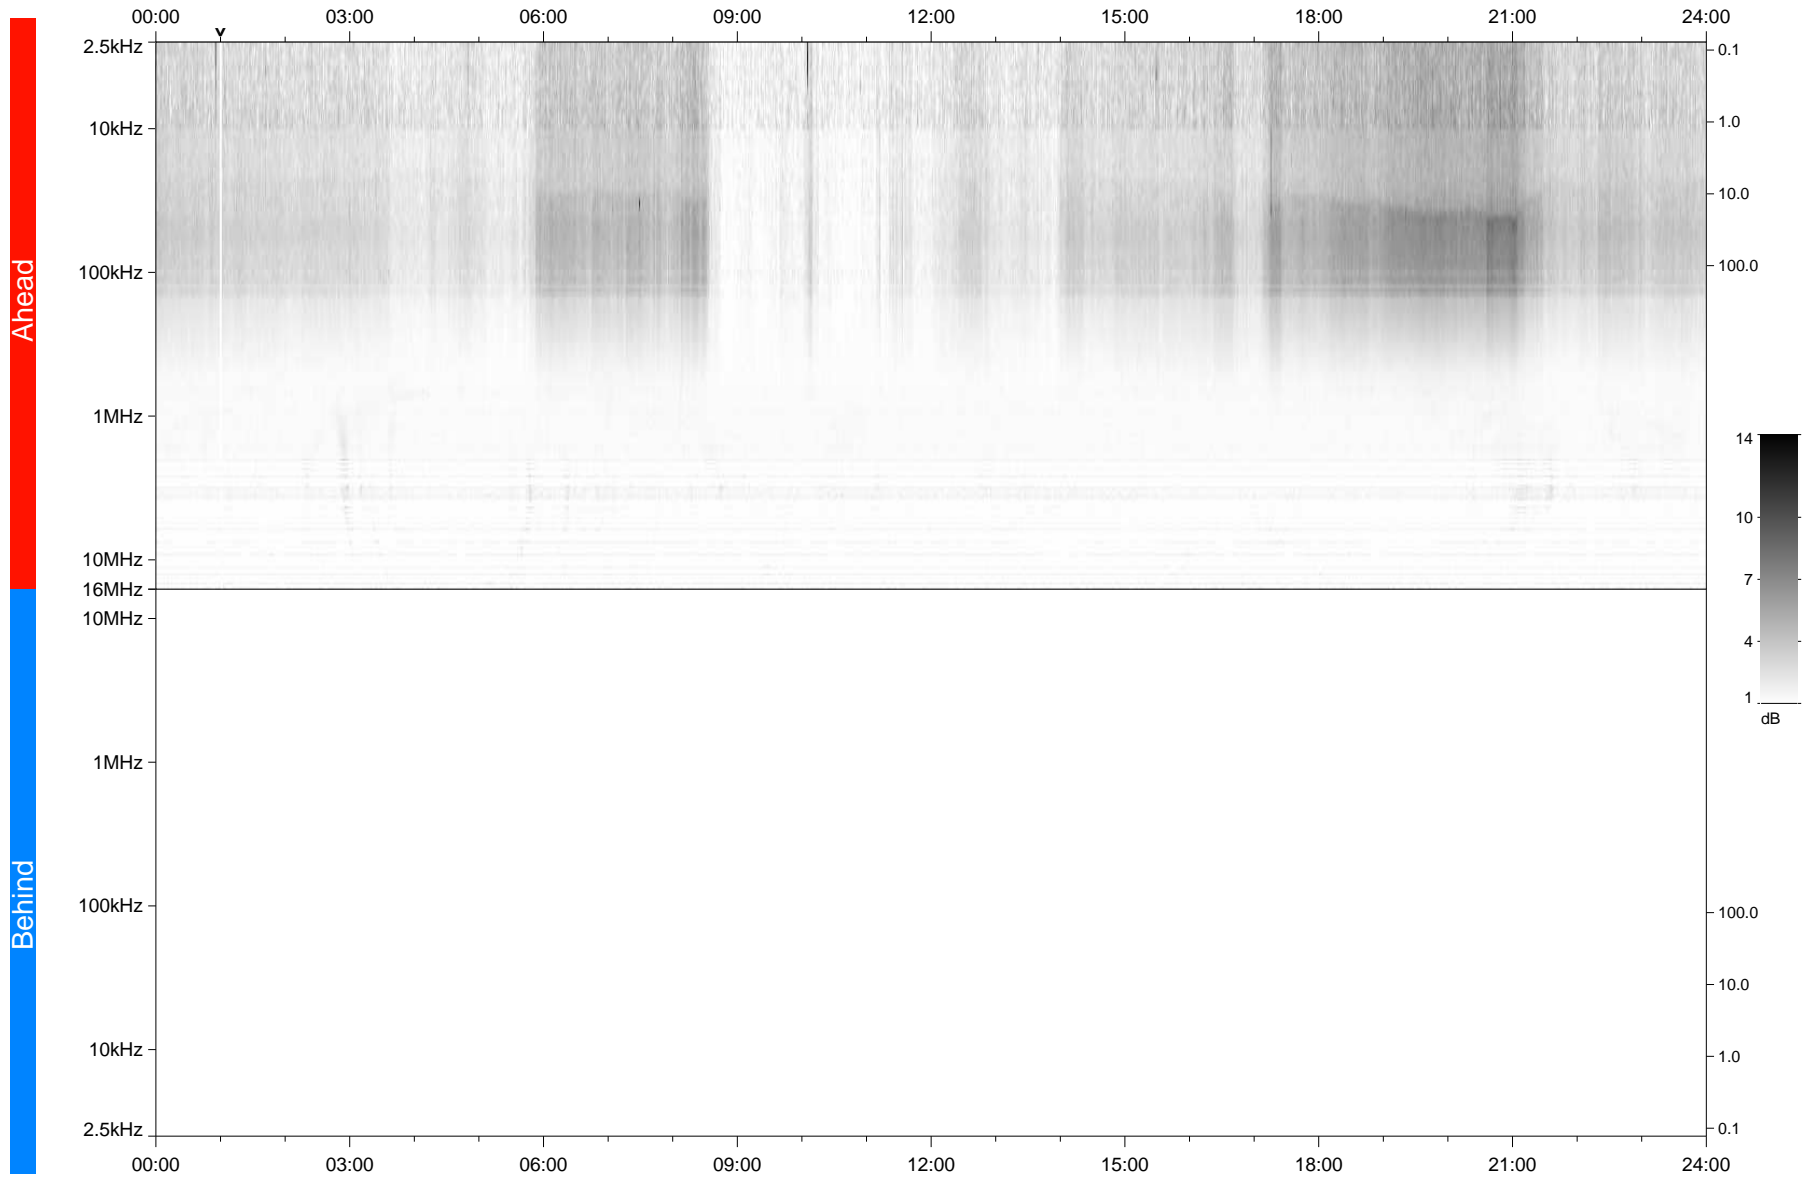

# STEREO/WAVES Daily Summary - 14-Nov-2021 (DOY 318)

Ahead source file: swaves\_ahead\_2021\_318\_1\_05.fin  
Ahead PSE Angle: -36.8°

Behind PSE Angle: 34.0°  
Behind source file: No STEREO-B data

Time (UTC)

file: stereo\_swaves\_daily-summary\_gray\_20211114\_v03  
made by: space.umn.edu on macOS with IDL 8.8.2 on 2022-08-24 21:04:05, with TMLib V945 / dynspec V311