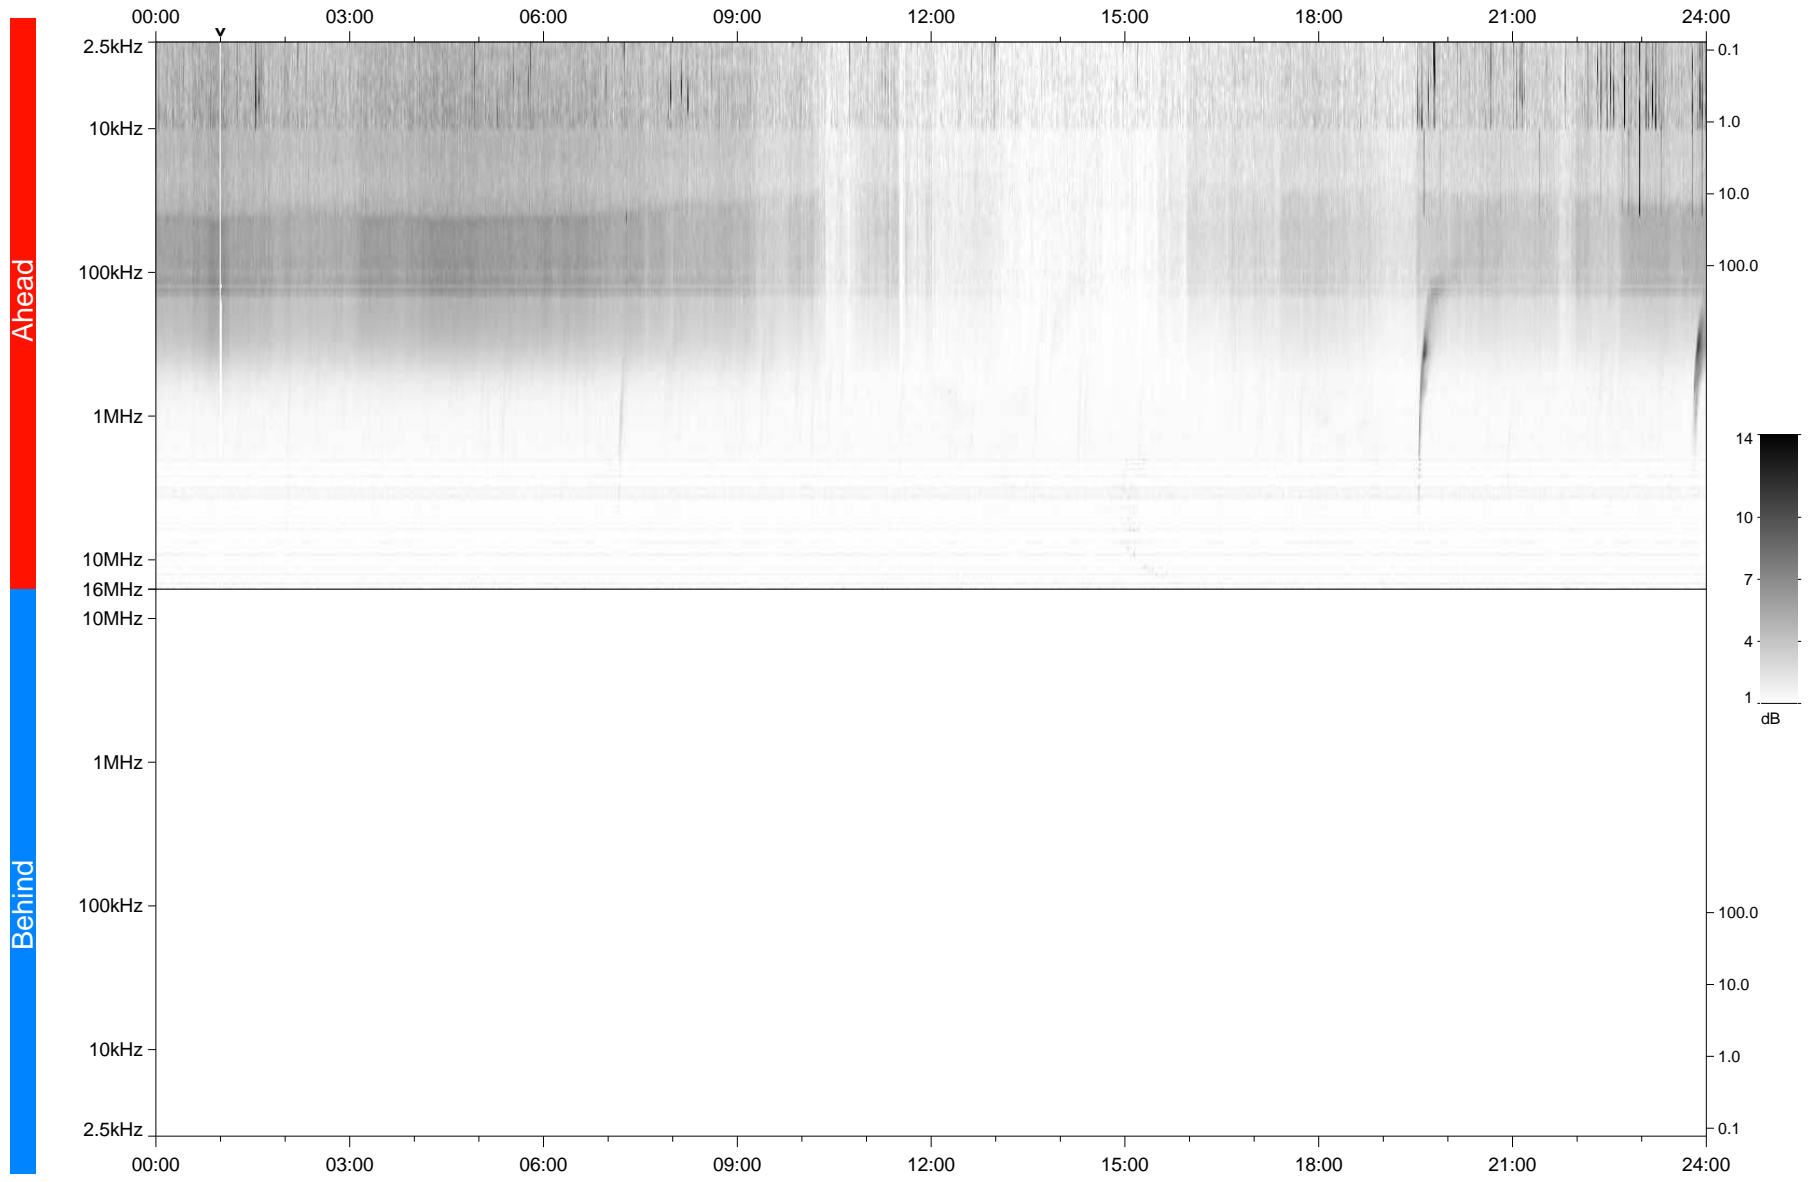

# STEREO/WAVES Daily Summary - 12-Nov-2021 (DOY 316)

Ahead source file: swaves\_ahead\_2021\_316\_1\_05.fin  
Ahead PSE Angle: -36.9°

Behind PSE Angle: 34.0°  
Behind source file: No STEREO-B data

Time (UTC)

file: stereo\_swaves\_daily-summary\_gray\_20211112\_v03  
made by: space.umn.edu on macOS with TDL 8.8.2 on 2022-08-24 21:01:20, with Tlib V945 / dynspec V311