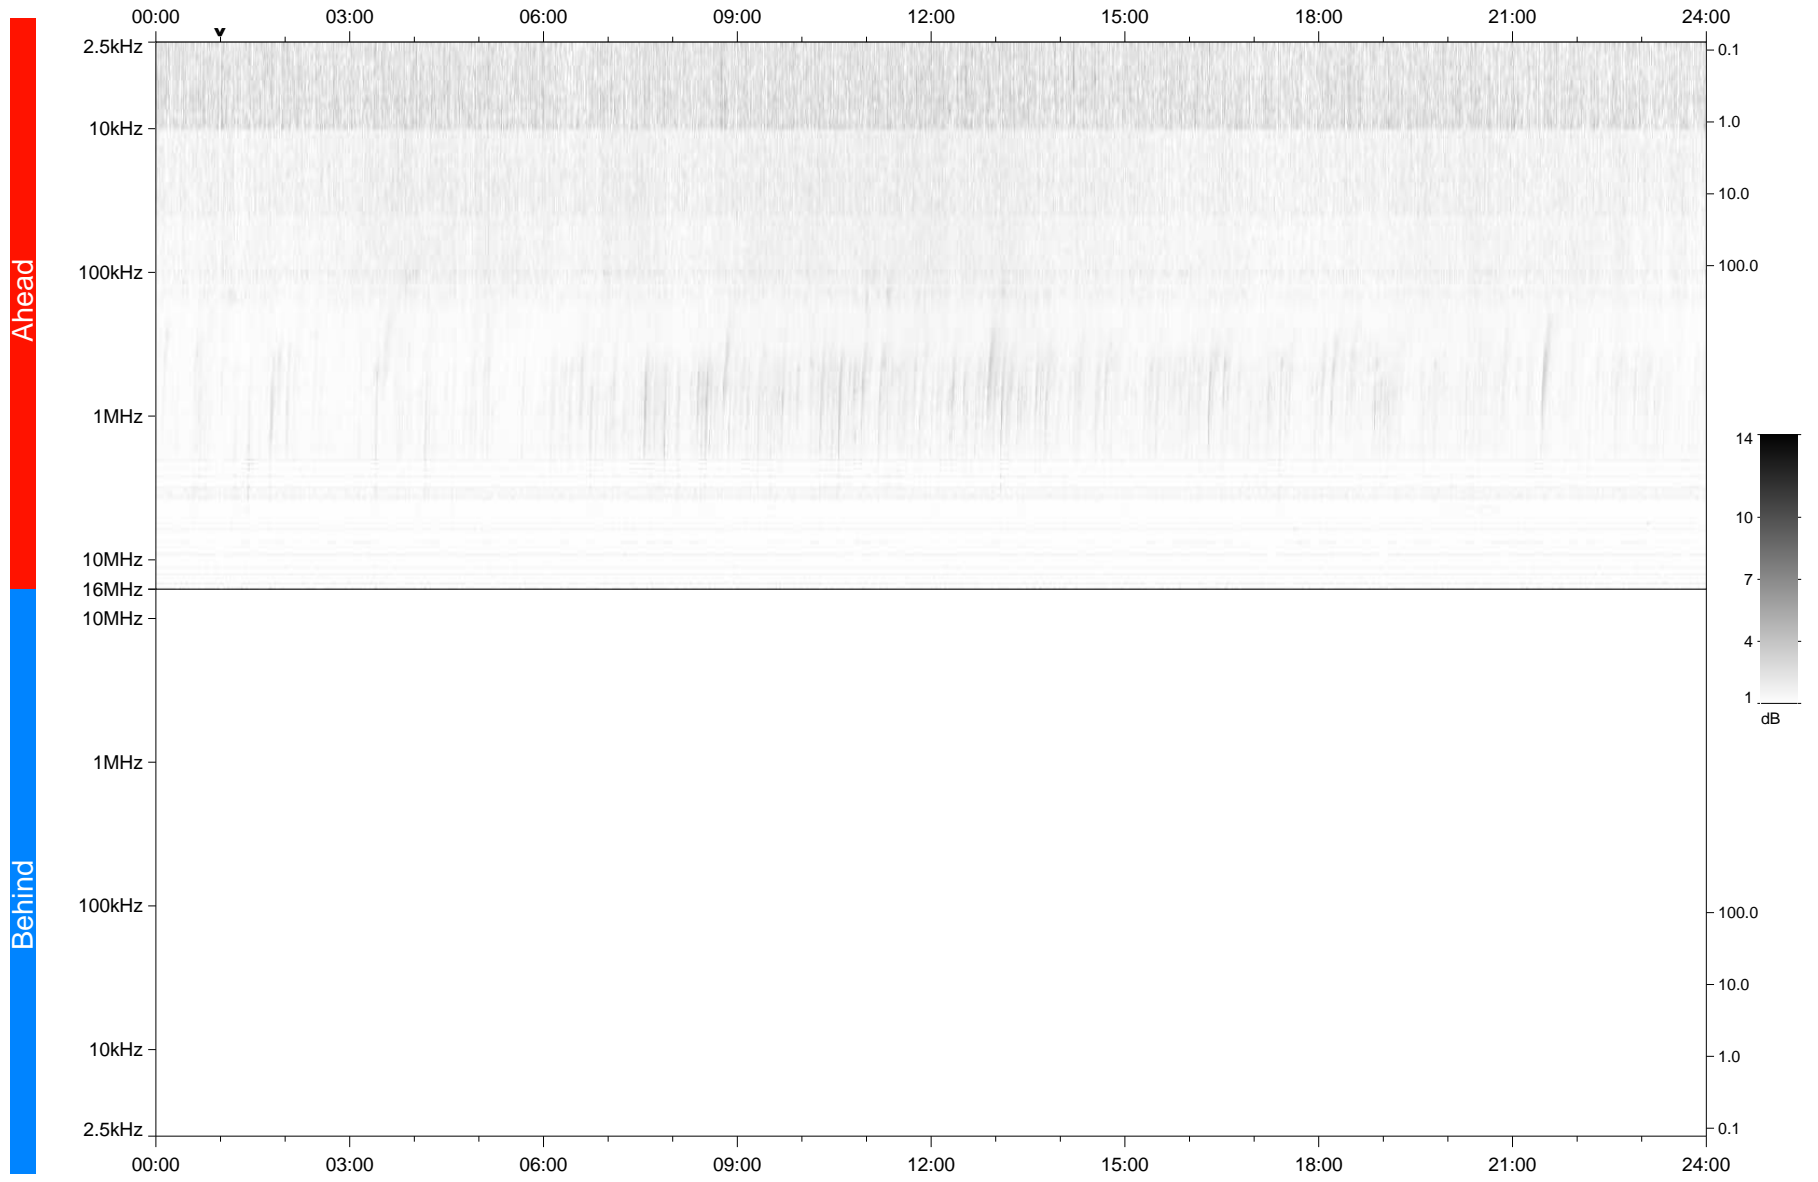

# STEREO/WAVES Daily Summary - 10-Nov-2021 (DOY 314)

Ahead source file: swaves\_ahead\_2021\_314\_1\_05.fin  
Ahead PSE Angle: -37.0°

Behind PSE Angle: 34.0°  
Behind source file: No STEREO-B data

Time (UTC)

file: stereo\_swaves\_daily-summary\_gray\_20211110\_v03  
made by: space.umn.edu on macOS with TDL 8.8.2 on 2022-08-24 20:58:37, with TLib V945 / dynspec V311