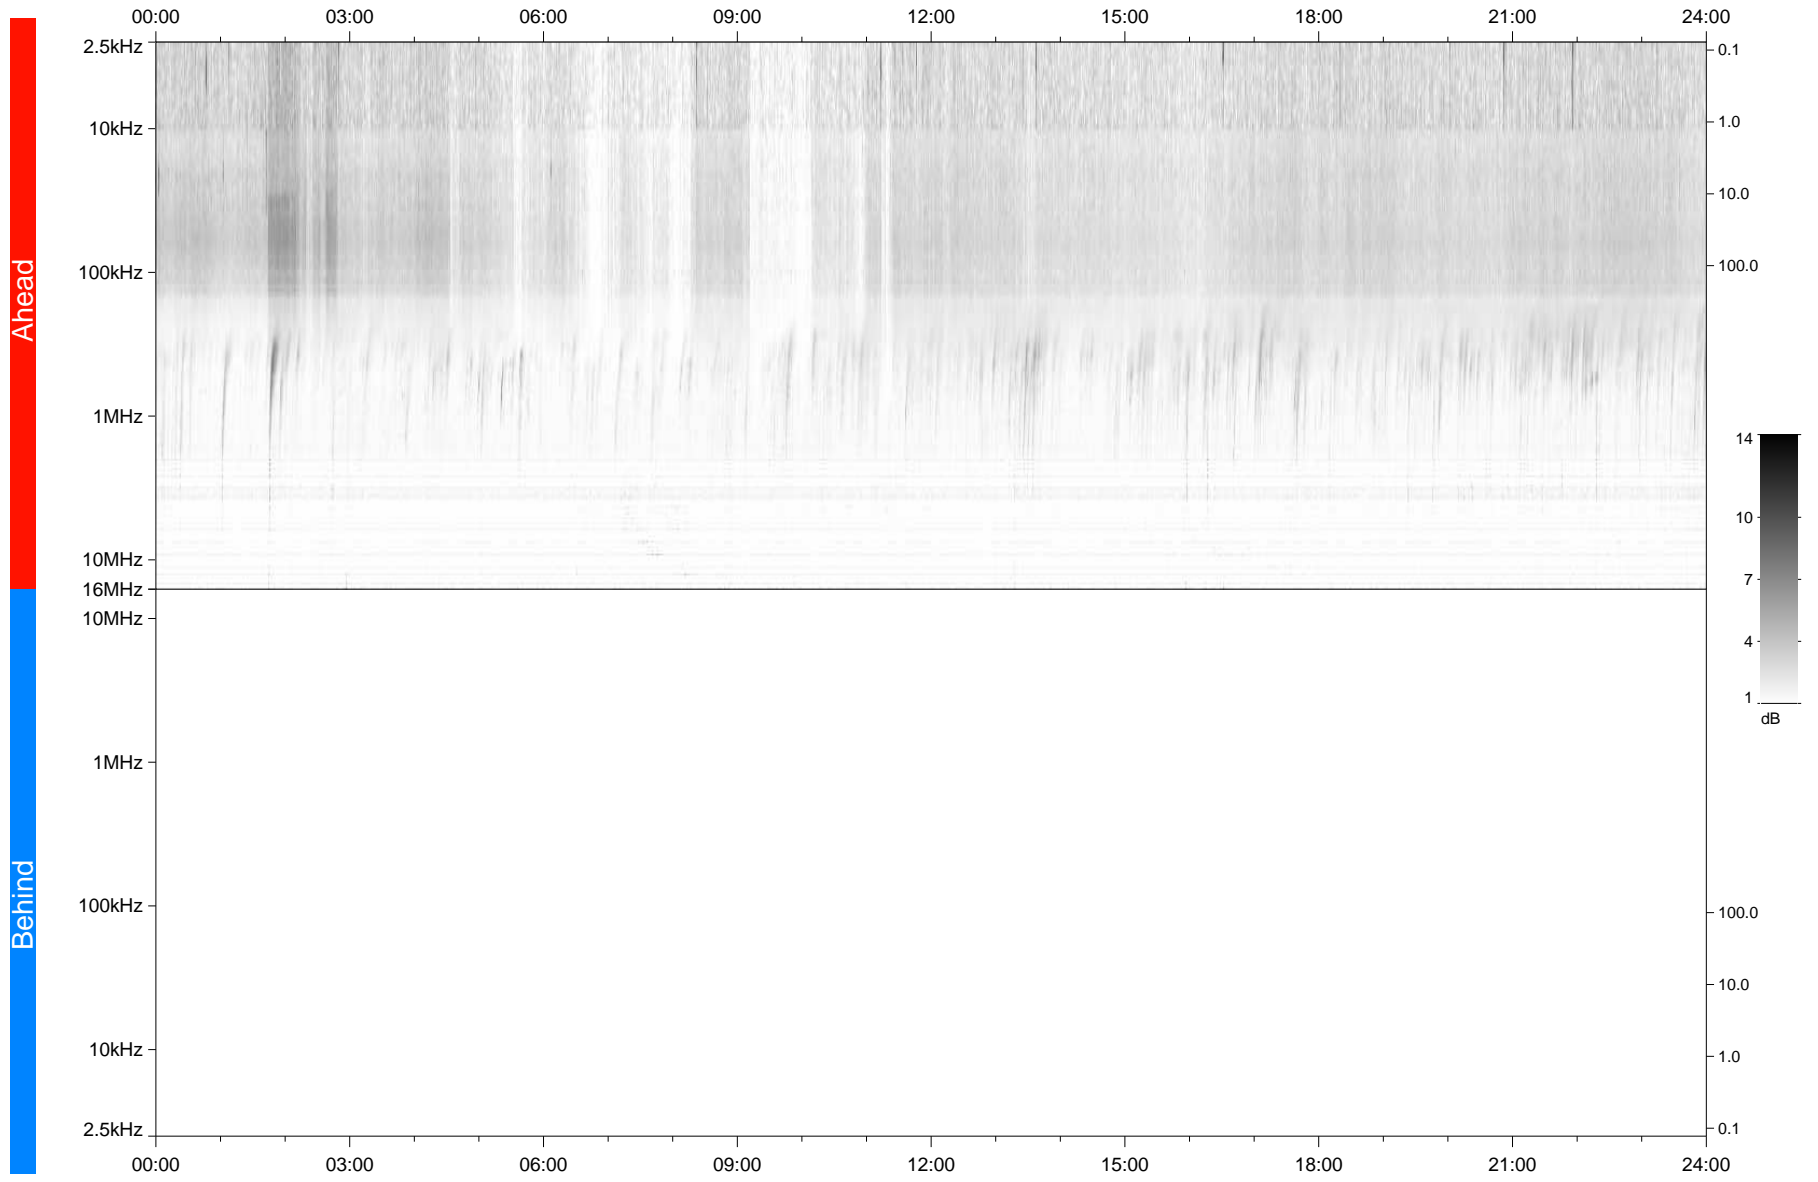

# STEREO/WAVES Daily Summary - 07-Nov-2021 (DOY 311)

Ahead source file: swaves\_ahead\_2021\_311\_1\_06.fin  
Ahead PSE Angle: -37.1°

Behind PSE Angle: 34.1°  
Behind source file: No STEREO-B data

Time (UTC)

file: stereo\_swaves\_daily-summary\_gray\_20211107\_v04  
made by: space.umn.edu on macOS with IDL 8.8.2 on 2022-10-02 20:07:37, with TLib V945 / dynspec V311