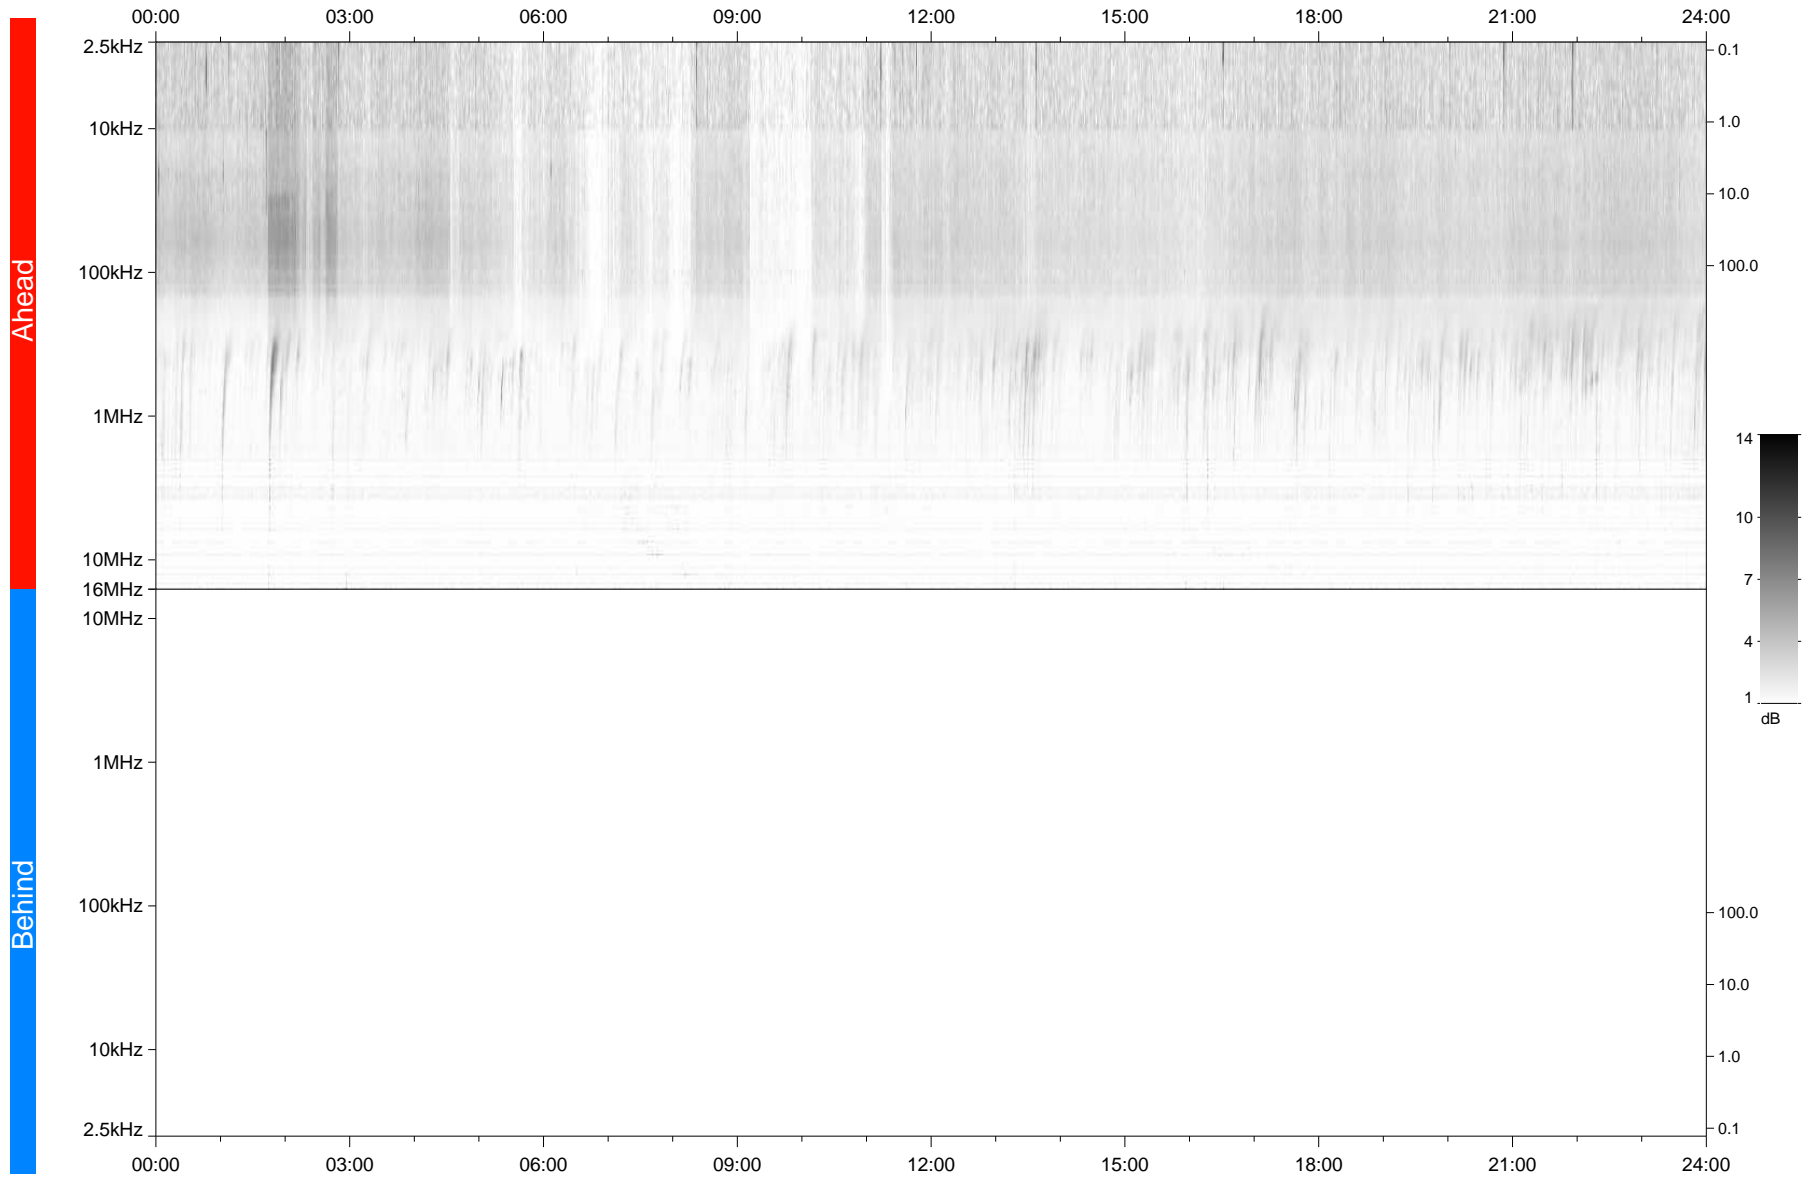

# STEREO/WAVES Daily Summary - 07-Nov-2021 (DOY 311)

Ahead source file: swaves\_ahead\_2021\_311\_1\_06.fin  
Ahead PSE Angle: -37.1°

Behind PSE Angle: 34.1°  
Behind source file: No STEREO-B data

Time (UTC)

file: stereo\_swaves\_daily-summary\_gray\_20211107\_v03  
made by: space.umn.edu on macOS with IDL 8.8.2 on 2022-08-24 20:54:33, with TLib V945 / dynspec V311