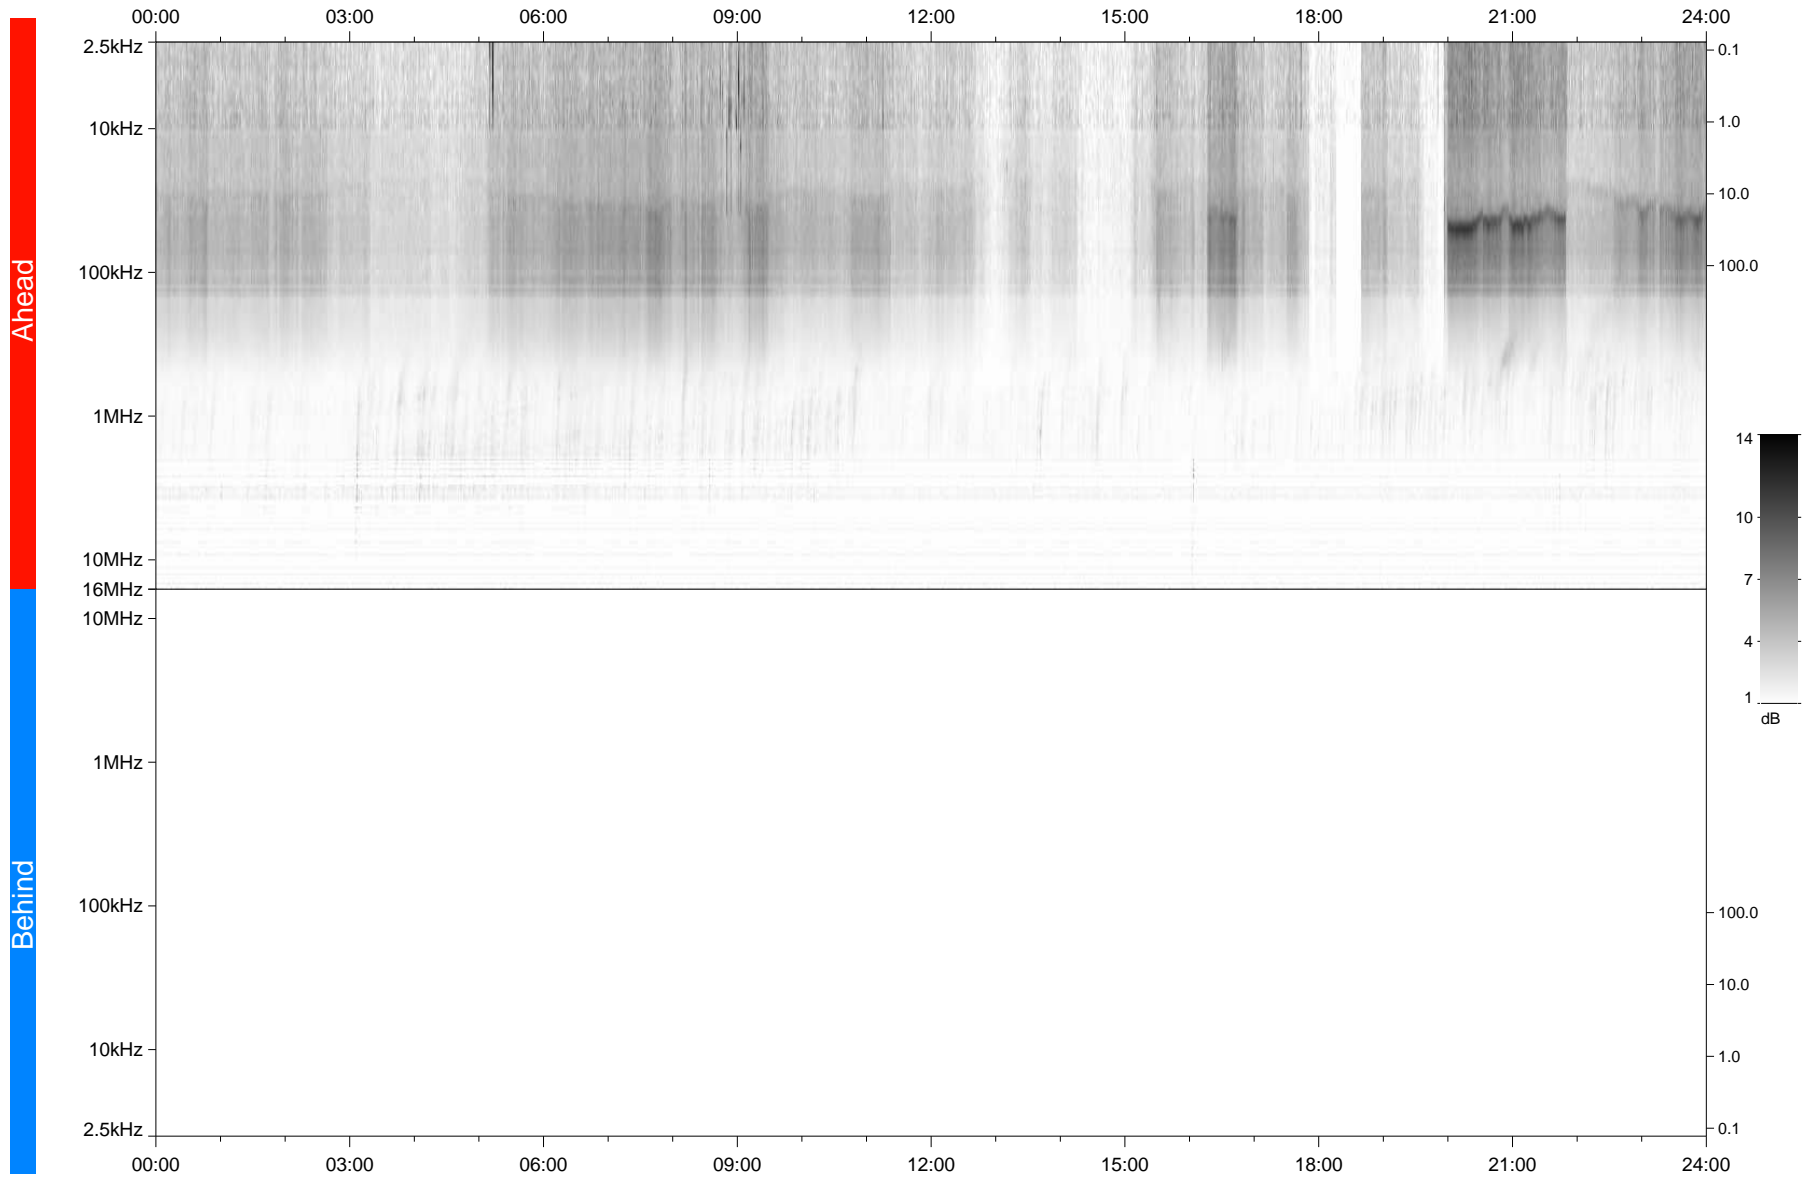

# STEREO/WAVES Daily Summary - 05-Nov-2021 (DOY 309)

Ahead source file: swaves\_ahead\_2021\_309\_1\_06.fin  
Ahead PSE Angle: -37.2°

Behind PSE Angle: 34.1°  
Behind source file: No STEREO-B data

Time (UTC)

file: stereo\_swaves\_daily-summary\_gray\_20211105\_v04  
made by: space.umn.edu on macOS with TDL 8.8.2 on 2022-10-02 20:04:37, with TLib V945 / dynspec V311