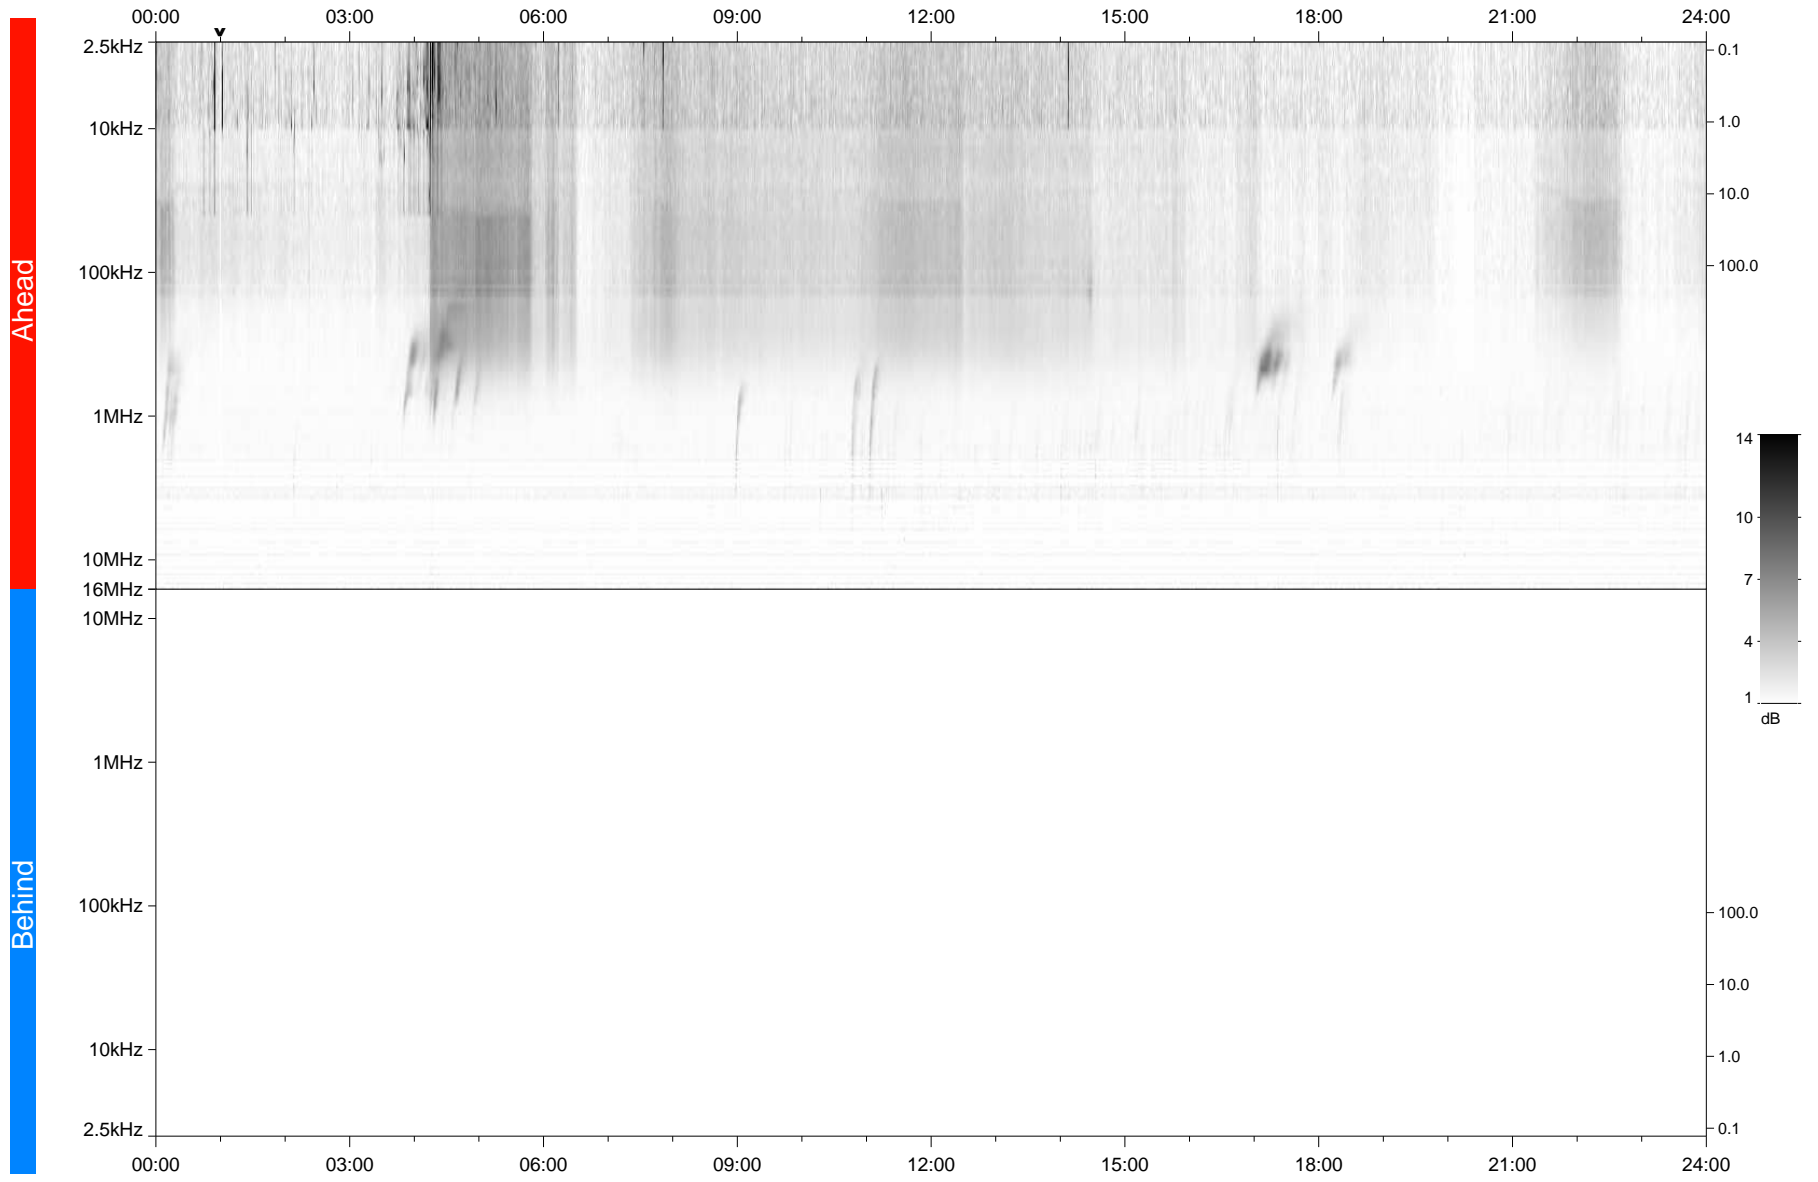

# STEREO/WAVES Daily Summary - 04-Nov-2021 (DOY 308)

Ahead source file: swaves\_ahead\_2021\_308\_1\_05.fin  
Ahead PSE Angle: -37.3°

Behind PSE Angle: 34.1°  
Behind source file: No STEREO-B data

Time (UTC)

file: stereo\_swaves\_daily-summary\_gray\_20211104\_v04  
made by: space.umn.edu on macOS with TDL 8.8.2 on 2022-10-02 20:03:07, with TLib V945 / dynspec V311