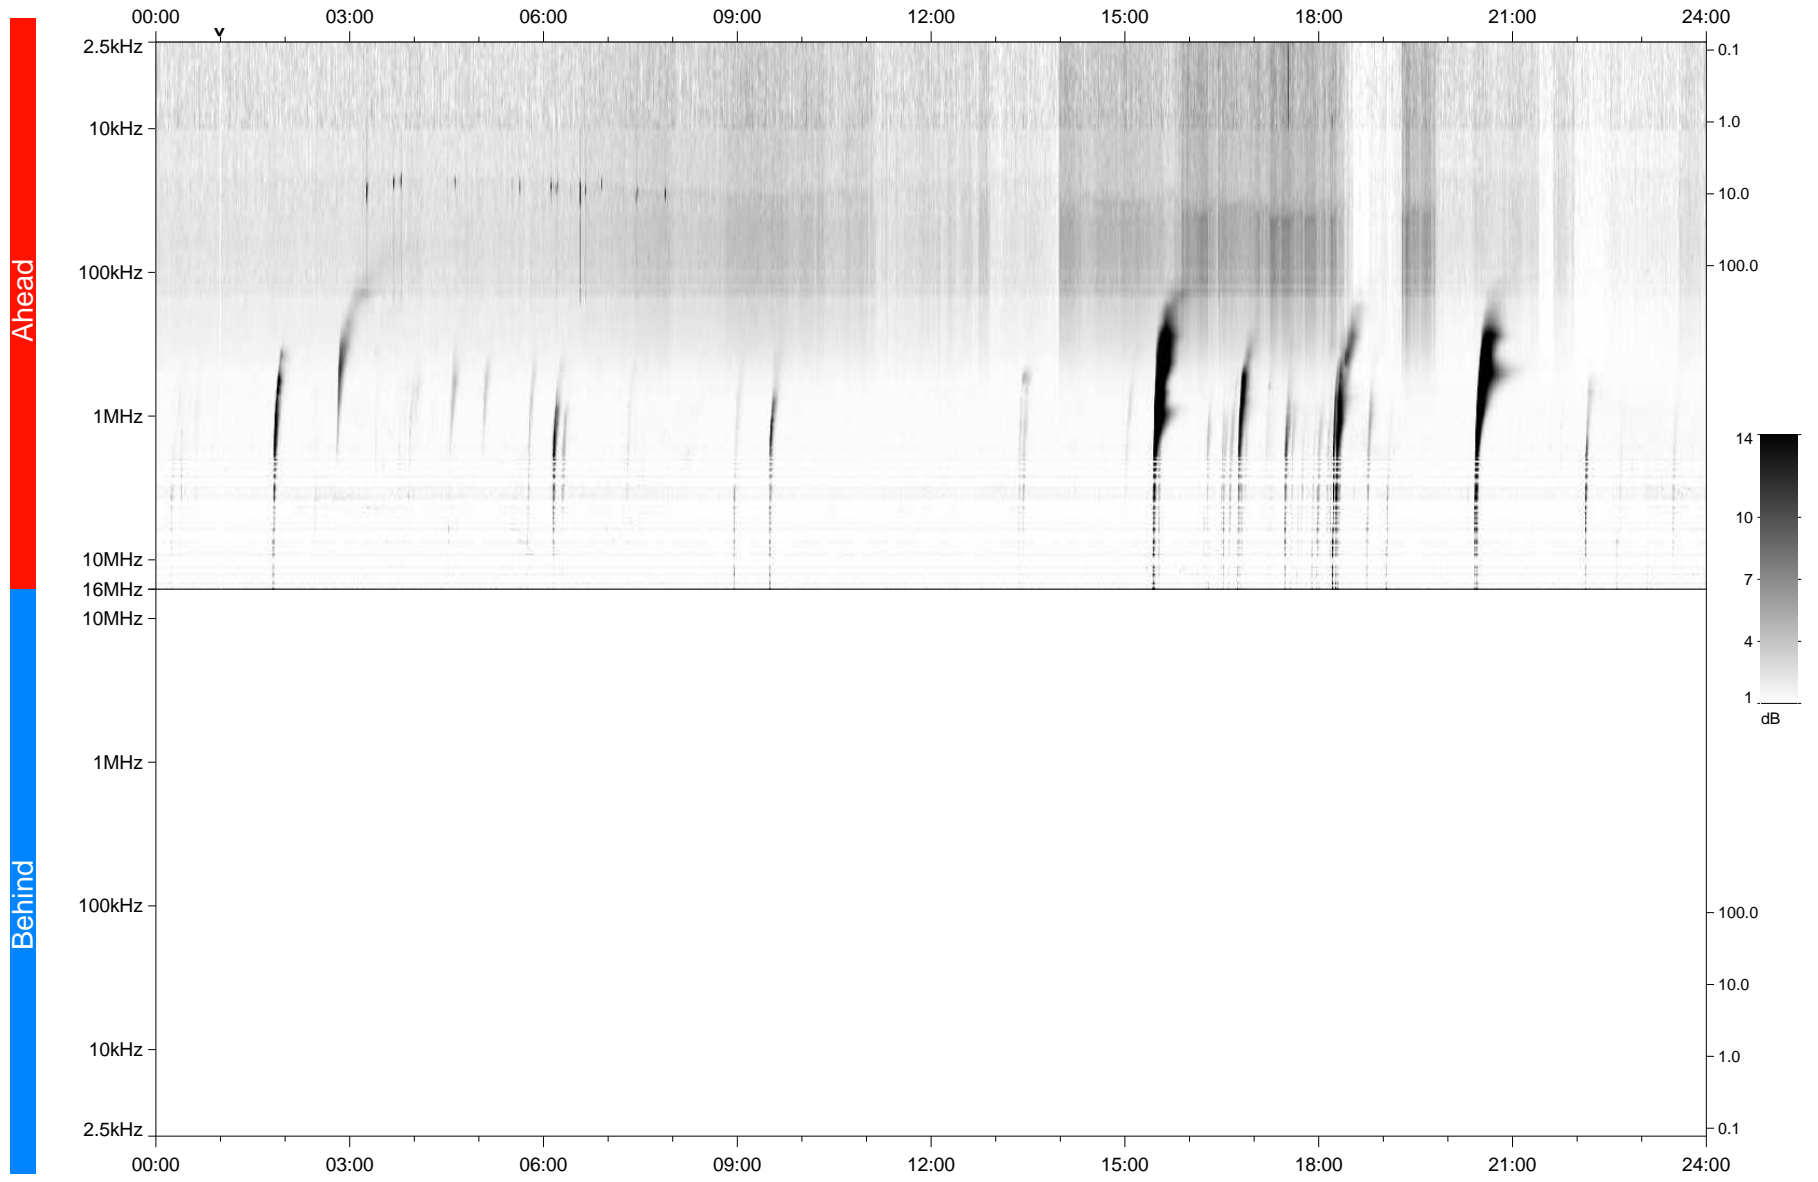

# STEREO/WAVES Daily Summary - 31-Oct-2021 (DOY 304)

Ahead source file: swaves\_ahead\_2021\_304\_1\_05.fin  
Ahead PSE Angle: -37.5°

Behind PSE Angle: 34.2°  
Behind source file: No STEREO-B data

Time (UTC)

file: stereo\_swaves\_daily-summary\_gray\_20211031\_v03  
made by: space.umn.edu on macOS with TDL 8.8.2 on 2022-08-24 20:43:27, with TLib V945 / dynspec V311