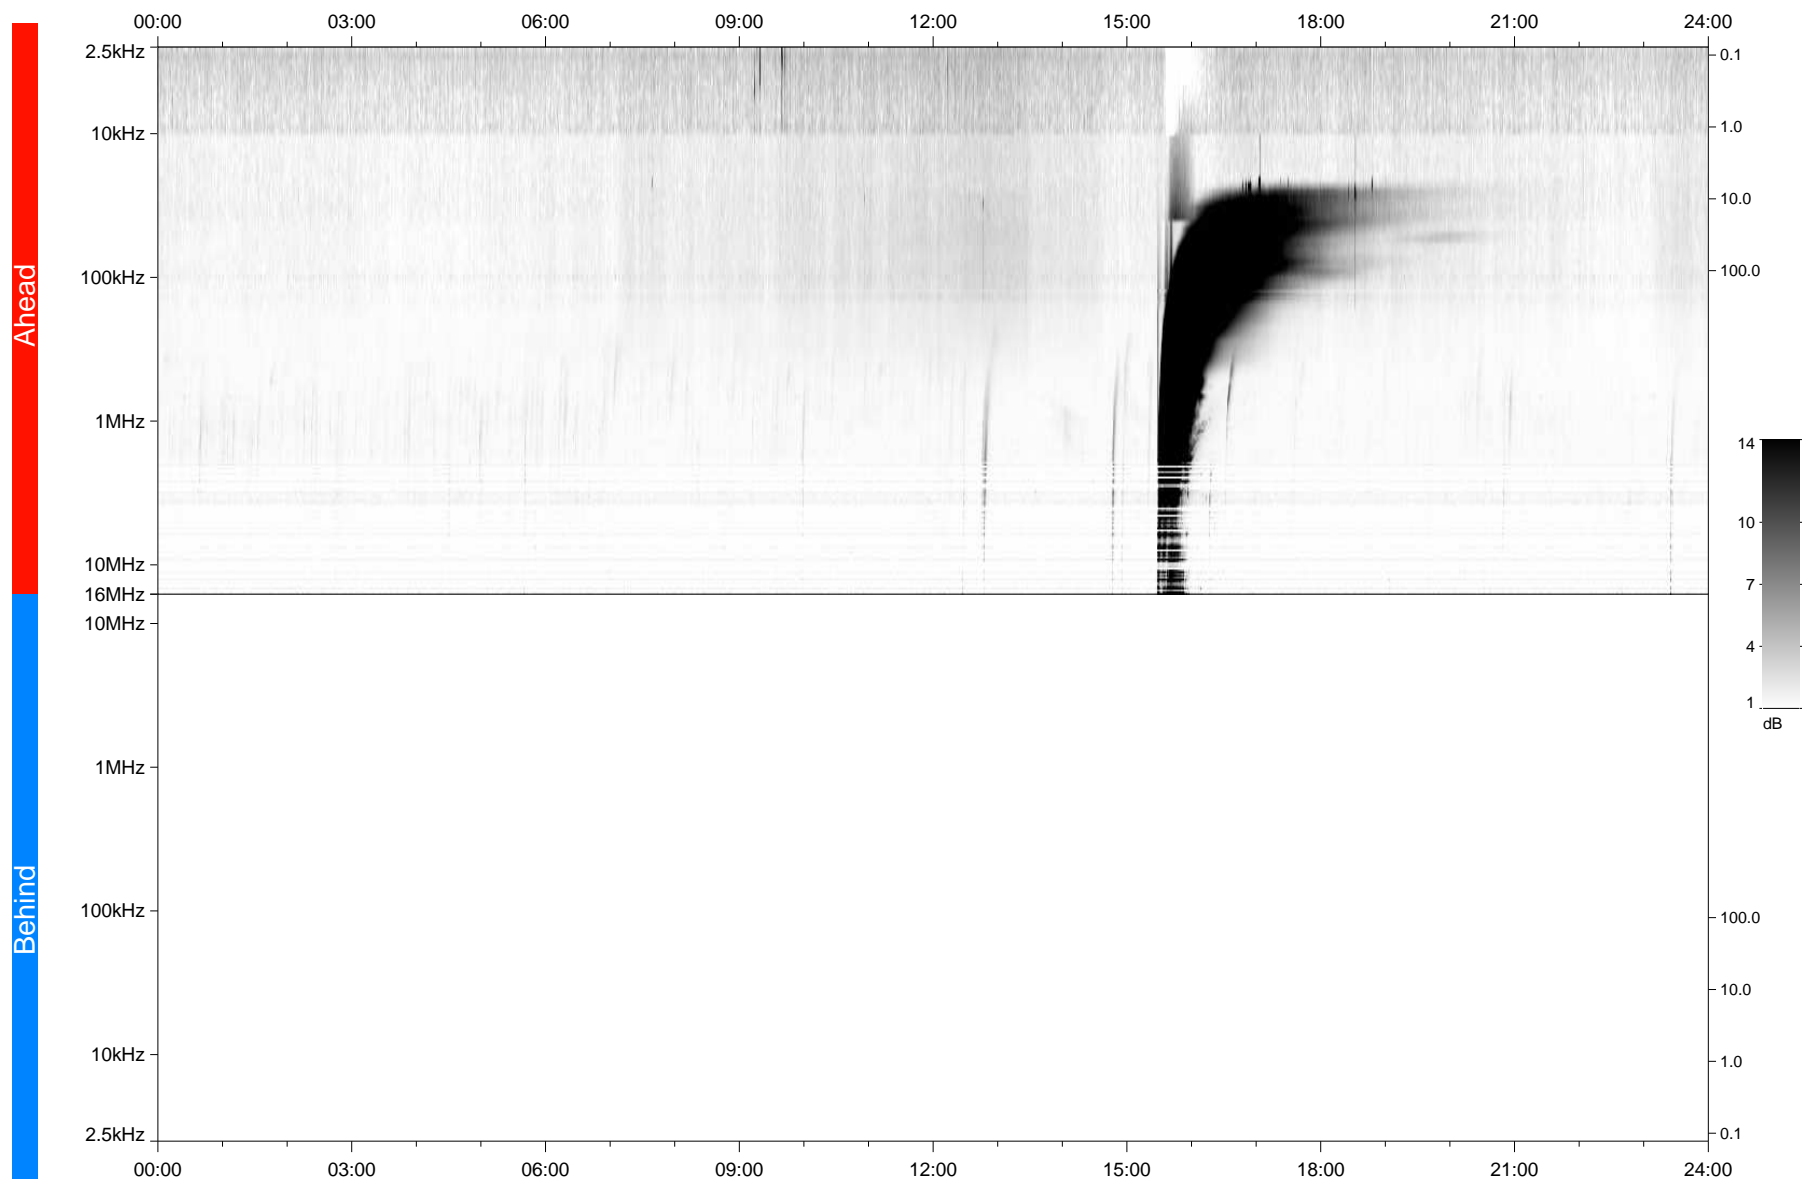

STEREO/WAVES Daily Summary - 28-Oct-2021 (DOY 301)

Ahead source file: swaves Ahead_2021_301_1_05.fin
Ahead PSE Angle: -37.7°

Behind PSE Angle: 34.3°
Behind source file: No STEREO-B data

Time (UTC)

file: stereo_swaves_daily-summary_gray_20211028_v04
made by: space.umn.edu on macOS with TDL 8.8.2 on 2022-10-02 19:52:37, with TLib V945 / dynspec V311