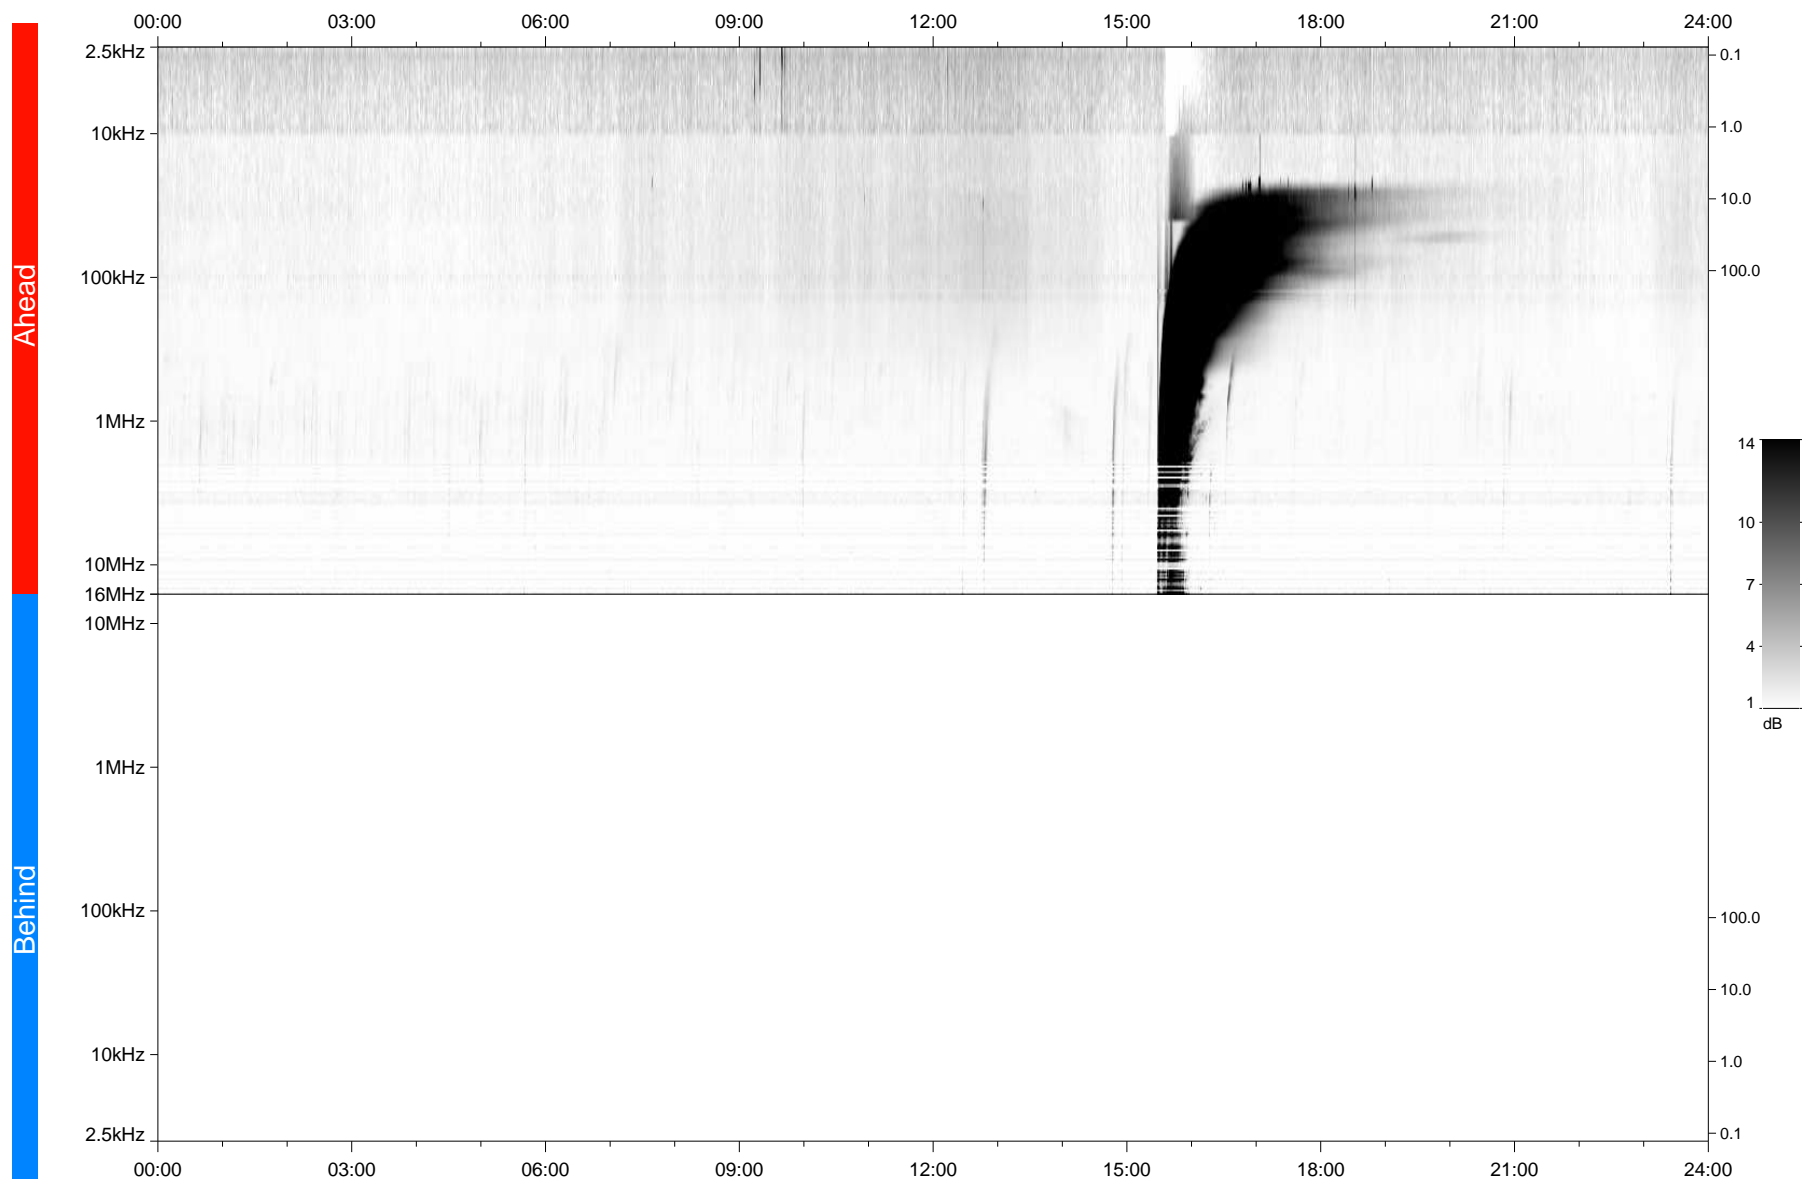

STEREO/WAVES Daily Summary - 28-Oct-2021 (DOY 301)

Ahead source file: swaves Ahead_2021_301_1_05.fin
Ahead PSE Angle: -37.7°

Behind PSE Angle: 34.3°
Behind source file: No STEREO-B data

Time (UTC)

file: stereo_swaves_daily-summary_gray_20211028_v03
made by: space.umn.edu on macOS with TDL 8.8.2 on 2022-08-24 20:39:20, with TLib V945 / dynspec V311