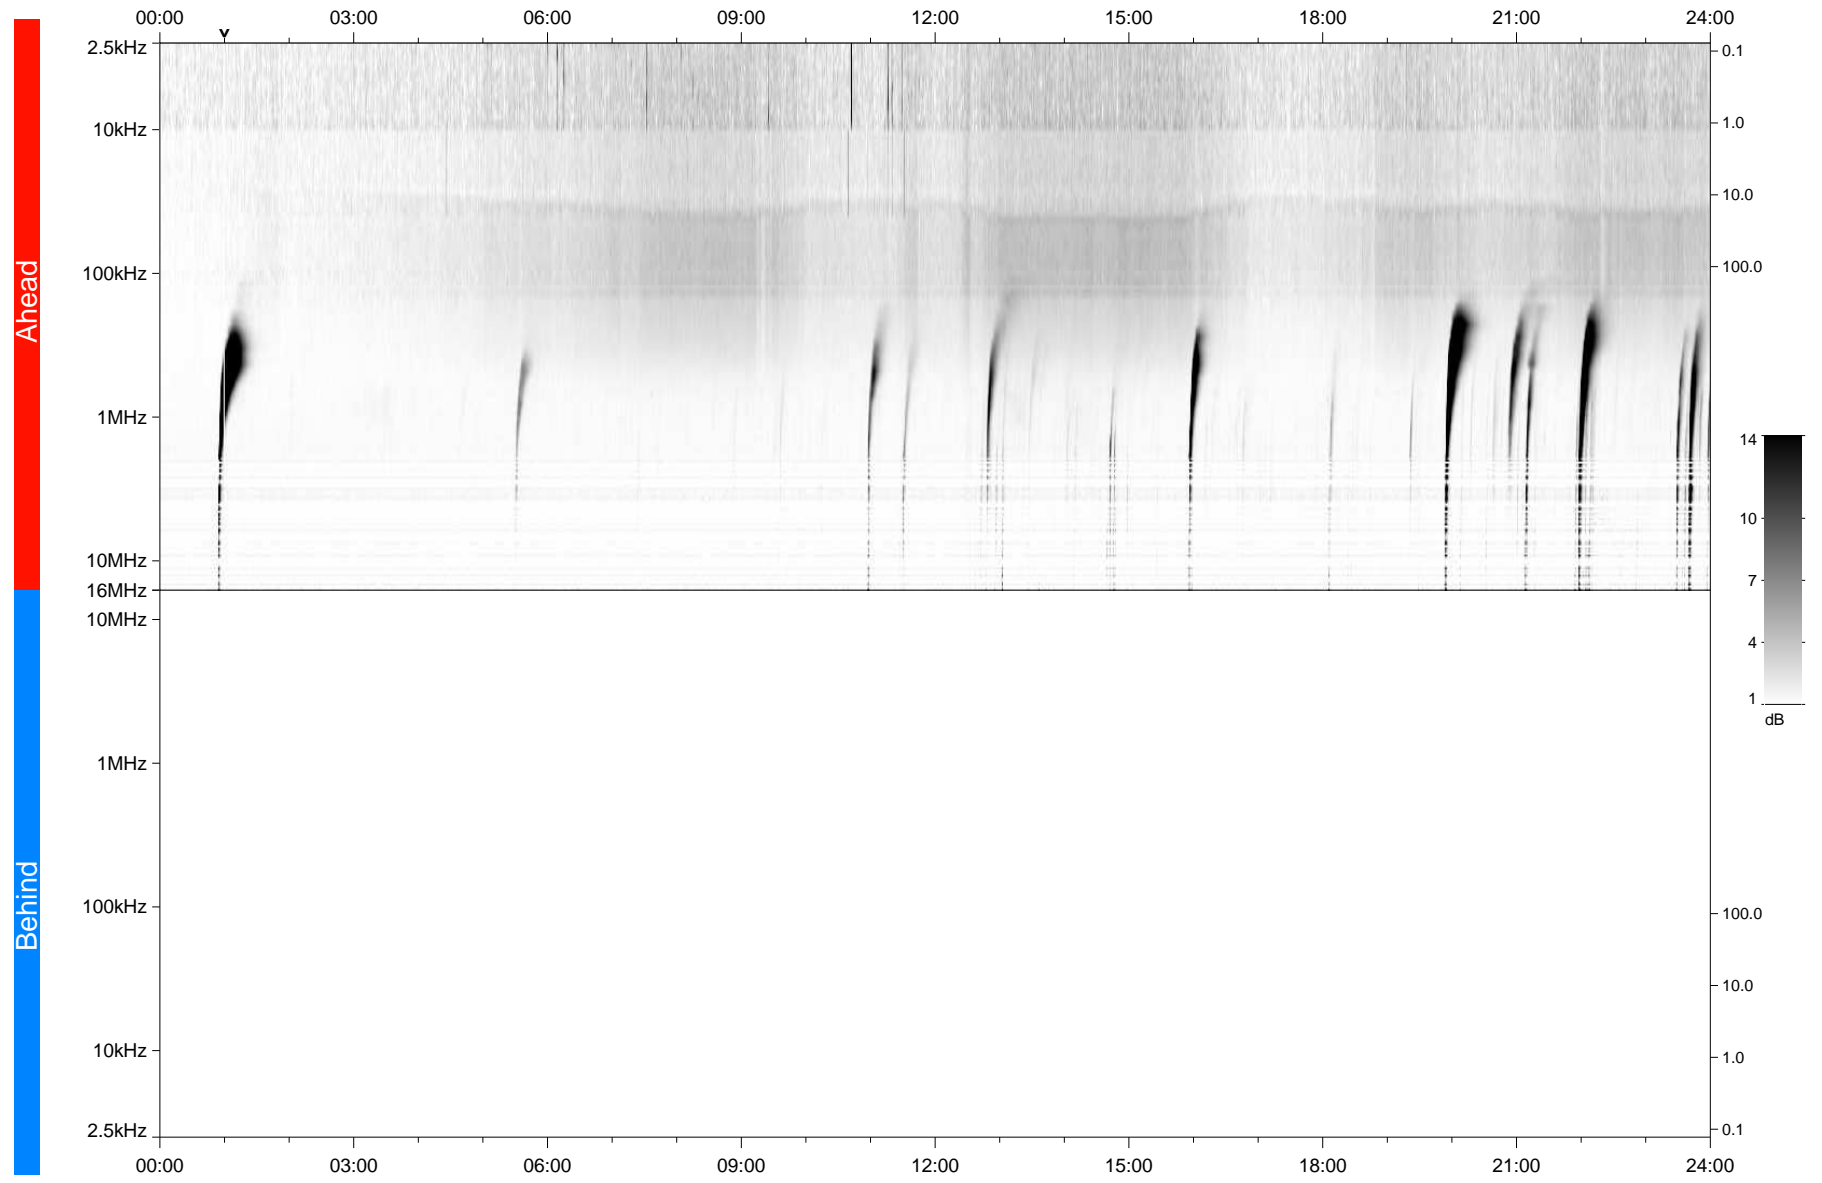

# STEREO/WAVES Daily Summary - 25-Oct-2021 (DOY 298)

Ahead source file: swaves\_ahead\_2021\_298\_1\_05.fin  
Ahead PSE Angle: -37.6°

Behind PSE Angle: 34.4°  
Behind source file: No STEREO-B data

Time (UTC)

file: stereo\_swaves\_daily-summary\_gray\_20211025\_v04  
made by: space.umn.edu on macOS with IDL 8.8.2 on 2022-10-02 19:48:08, with TLib V945 / dynspec V311