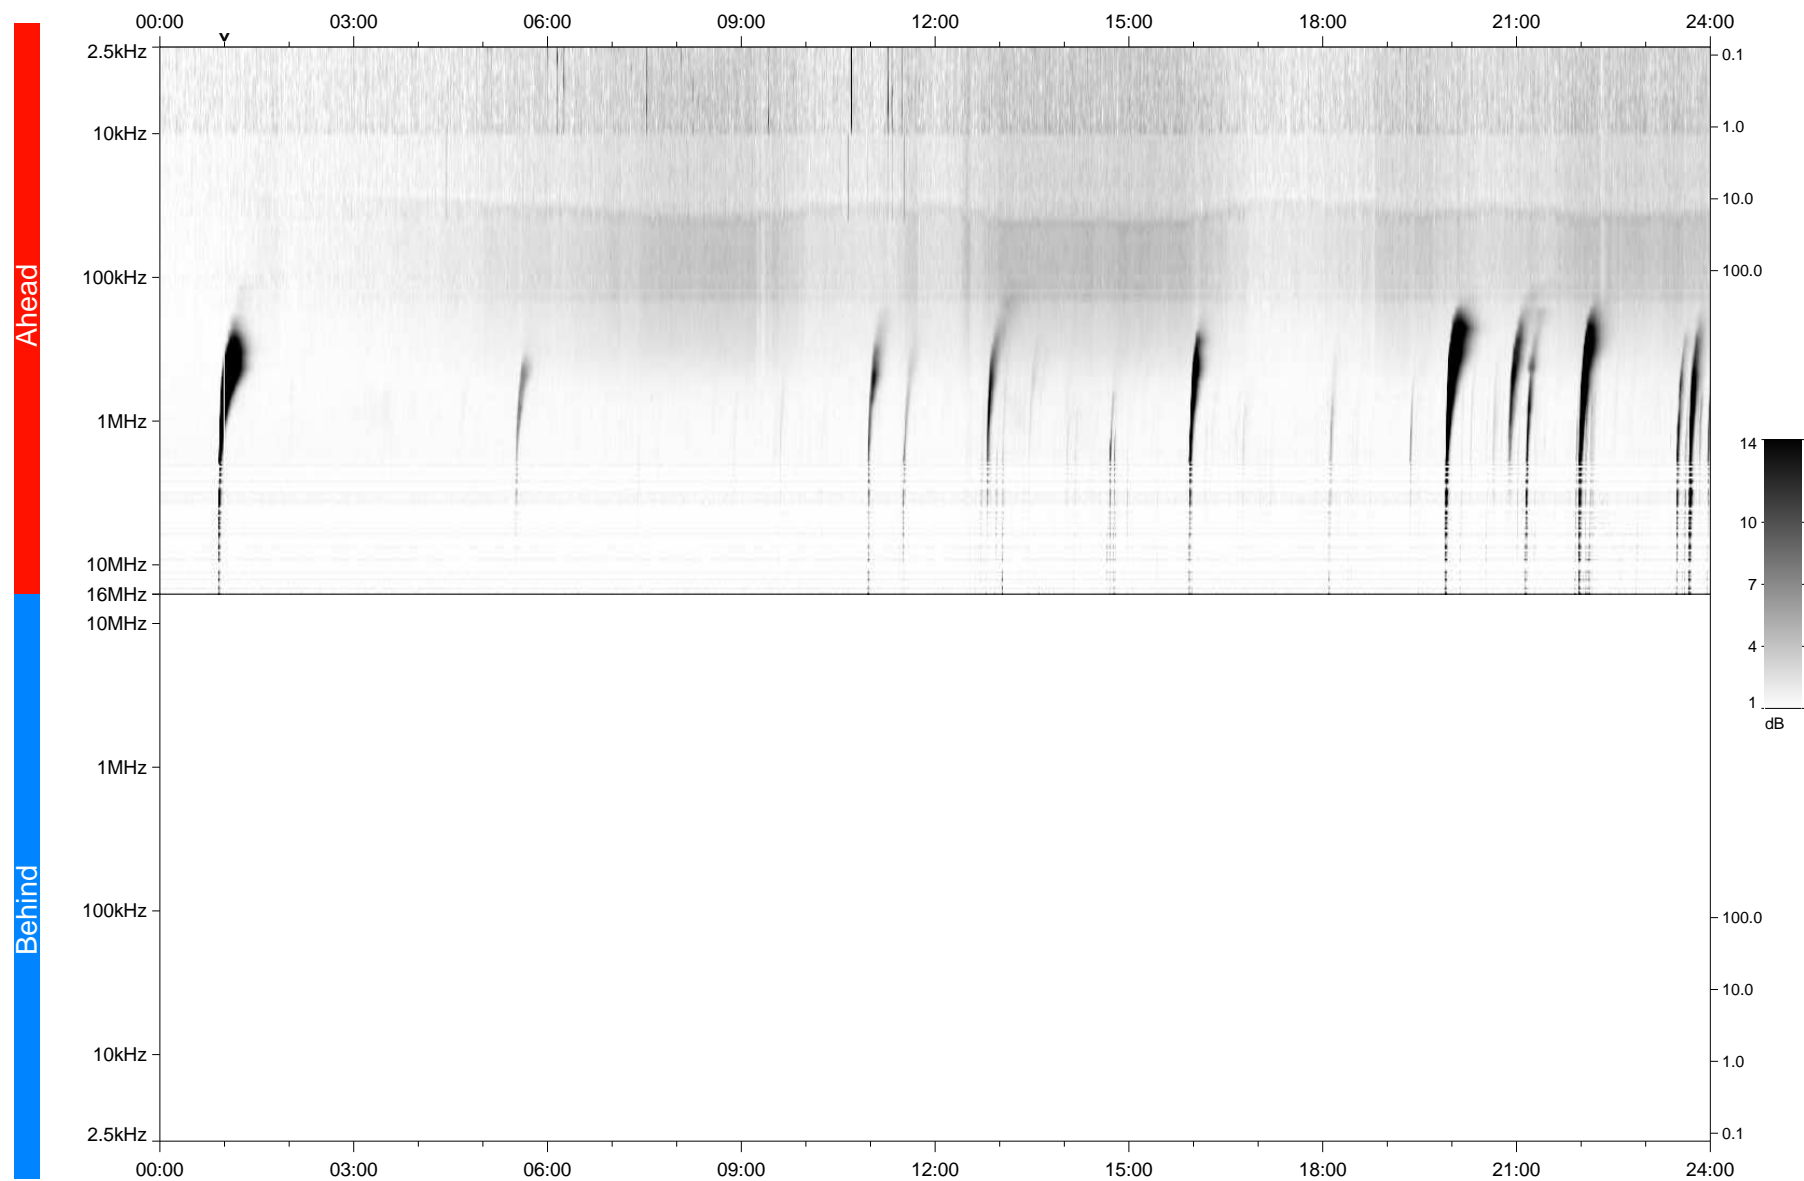

# STEREO/WAVES Daily Summary - 25-Oct-2021 (DOY 298)

Ahead source file: swaves\_ahead\_2021\_298\_1\_05.fin  
Ahead PSE Angle: -37.6°

Behind PSE Angle: 34.4°  
Behind source file: No STEREO-B data

Time (UTC)

file: stereo\_swaves\_daily-summary\_gray\_20211025\_v03  
made by: space.umn.edu on macOS with IDL 8.8.2 on 2022-08-24 20:35:15, with TLib V945 / dynspec V311