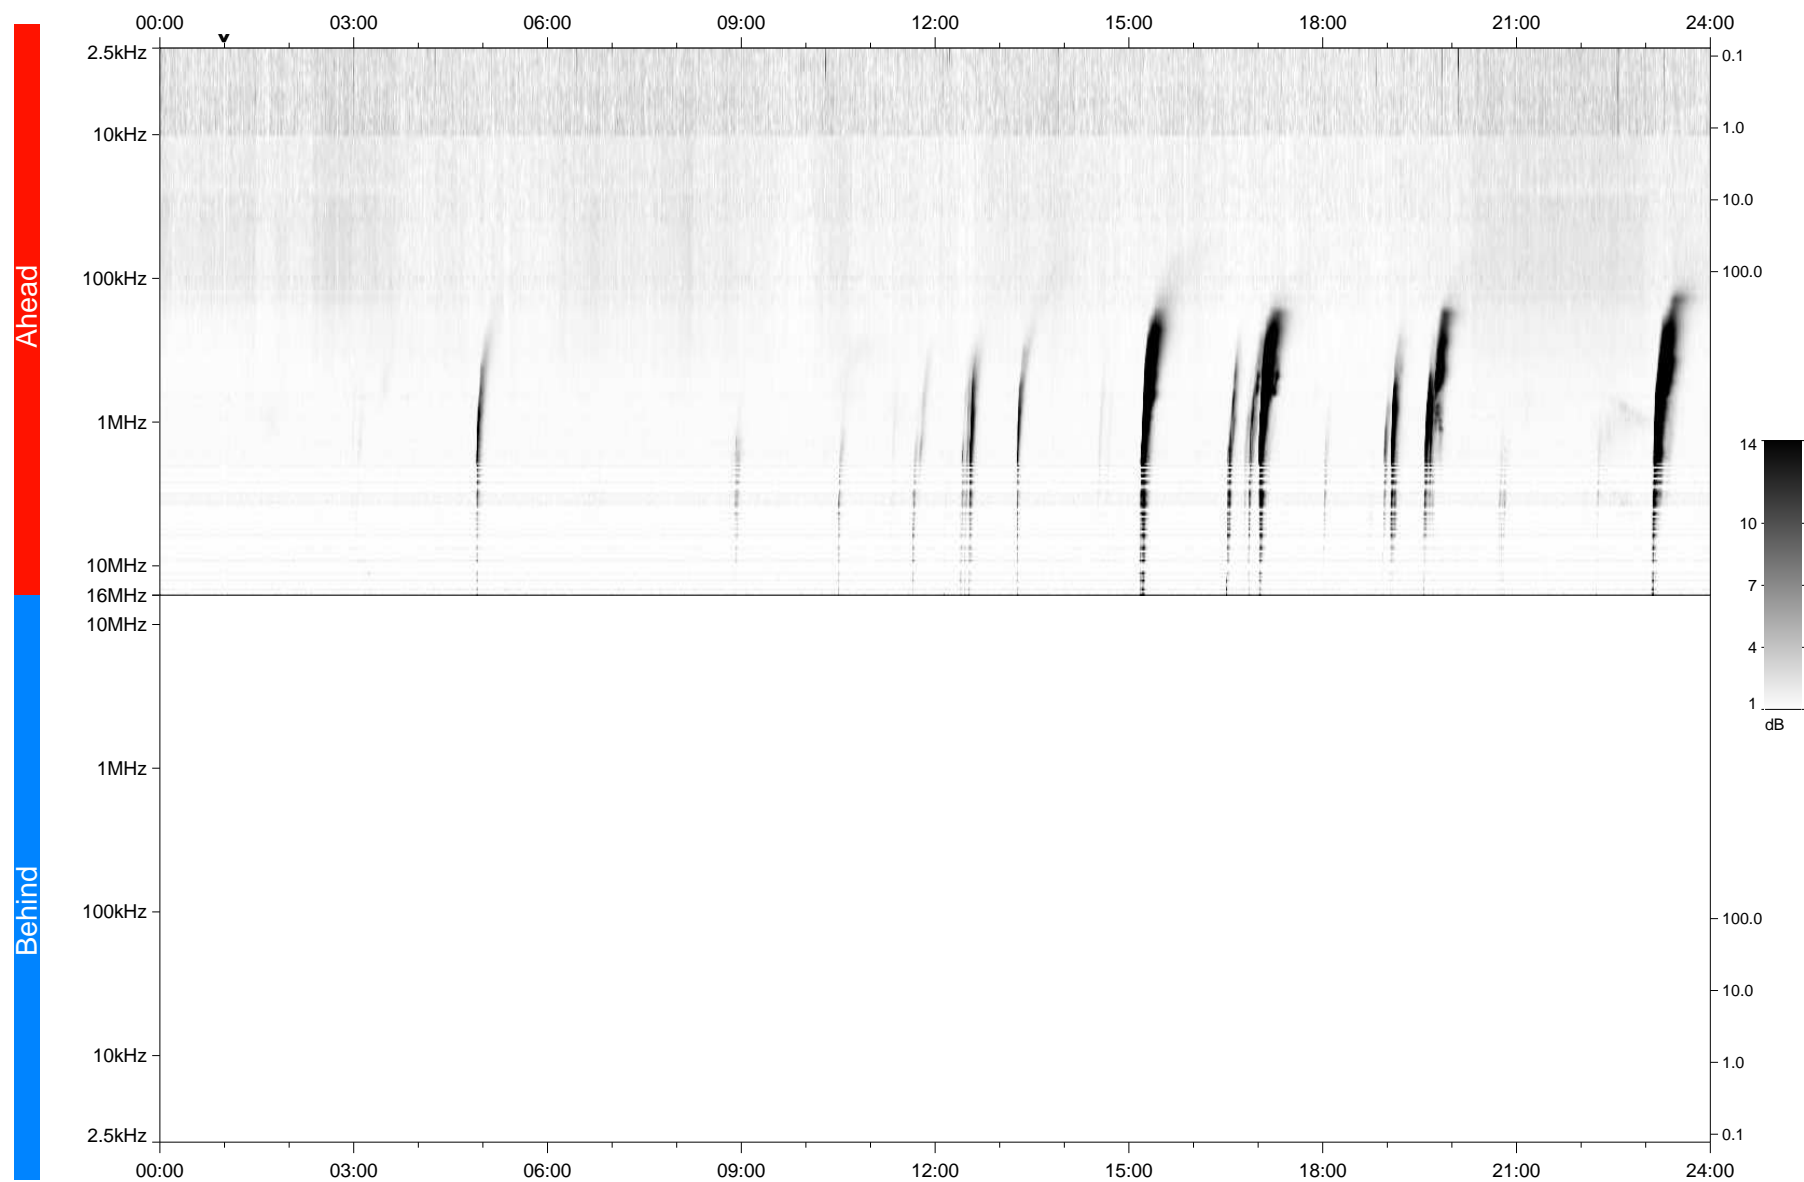

# STEREO/WAVES Daily Summary - 23-Oct-2021 (DOY 296)

Ahead source file: swaves\_ahead\_2021\_296\_1\_05.fin  
Ahead PSE Angle: -37.9°

Behind PSE Angle: 34.5°  
Behind source file: No STEREO-B data

Time (UTC)

file: stereo\_swaves\_daily-summary\_gray\_20211023\_v04  
made by: space.umn.edu on macOS with TDL 8.8.2 on 2022-10-02 19:45:09, with TLib V945 / dynspec V311