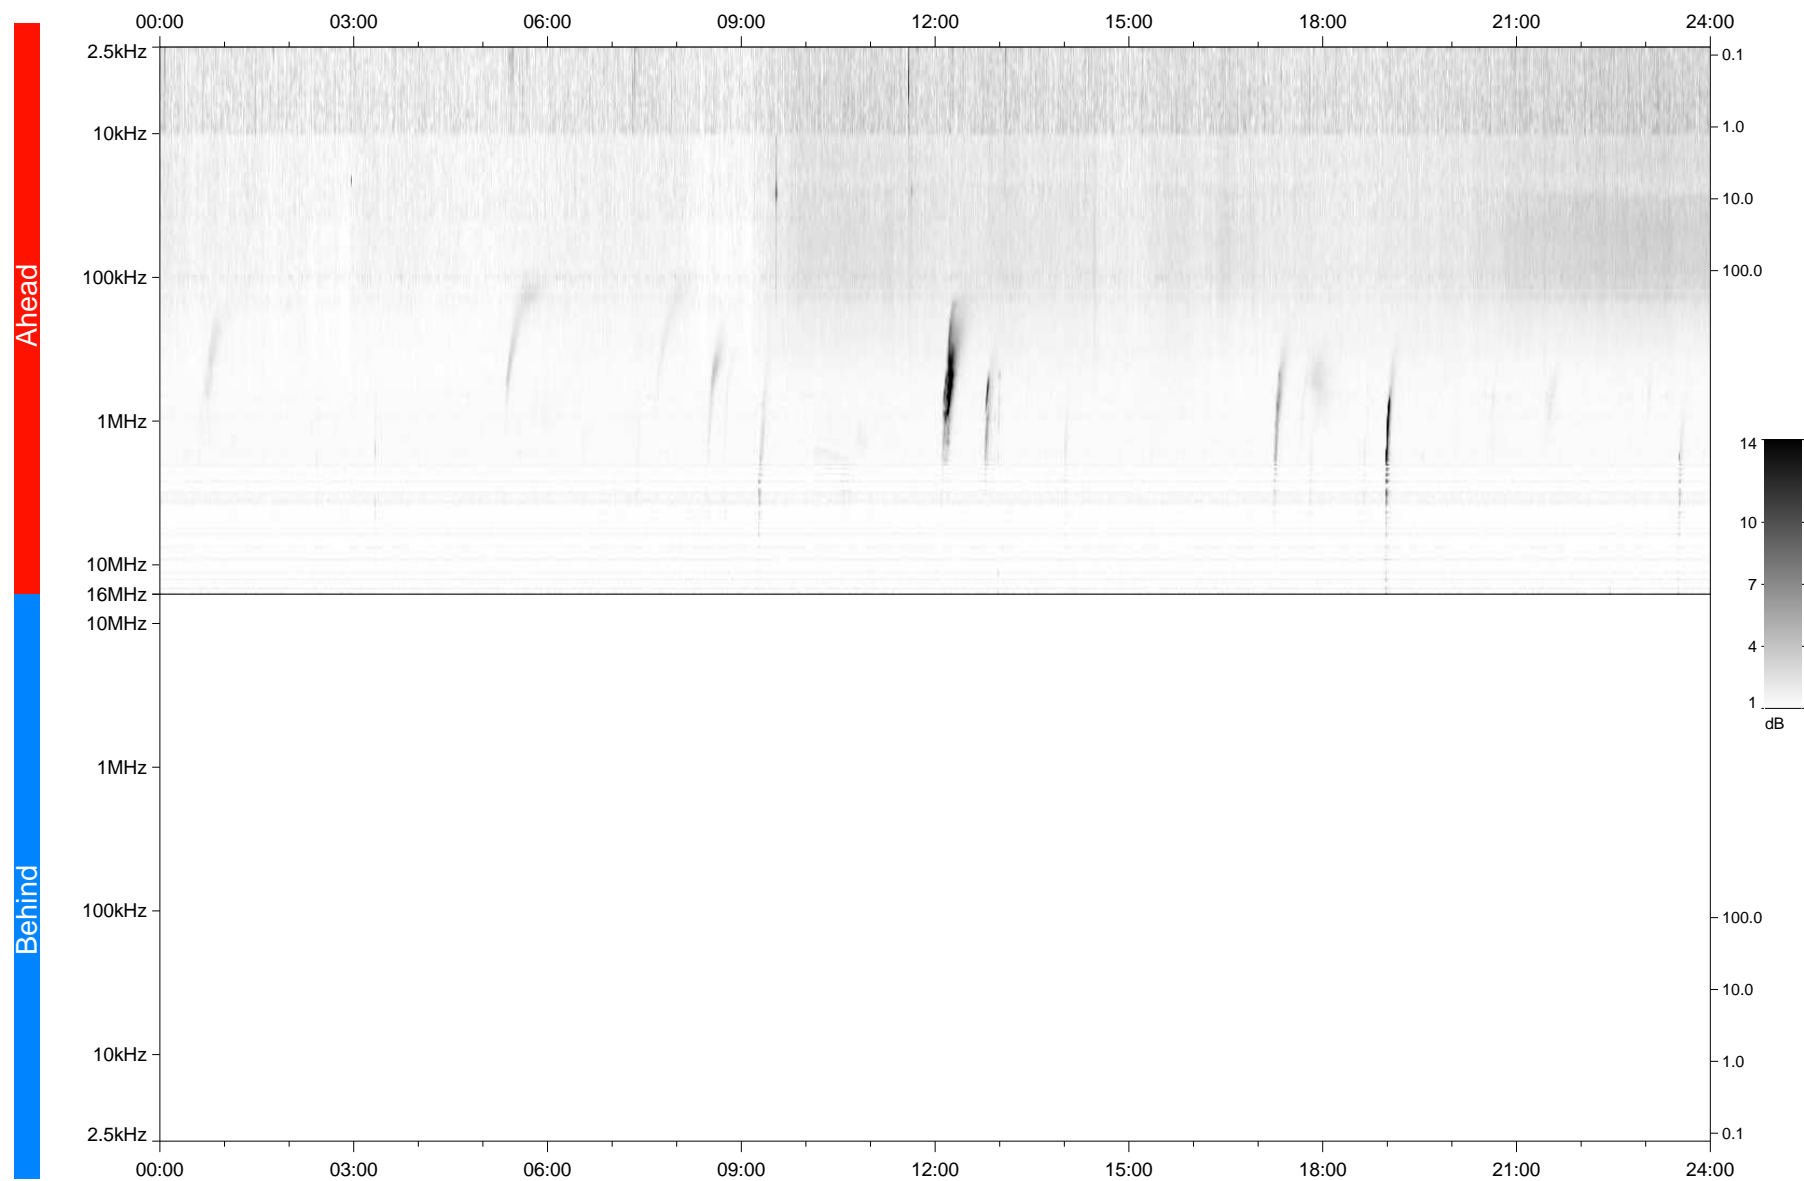

# STEREO/WAVES Daily Summary - 22-Oct-2021 (DOY 295)

Ahead source file: swaves\_ahead\_2021\_295\_1\_05.fin  
Ahead PSE Angle: -38.0°

Behind PSE Angle: 34.5°  
Behind source file: No STEREO-B data

Time (UTC)

file: stereo\_swaves\_daily-summary\_gray\_20211022\_v03  
made by: space.umn.edu on macOS with TDL 8.8.2 on 2022-08-24 20:31:10, with TLib V945 / dynspec V311