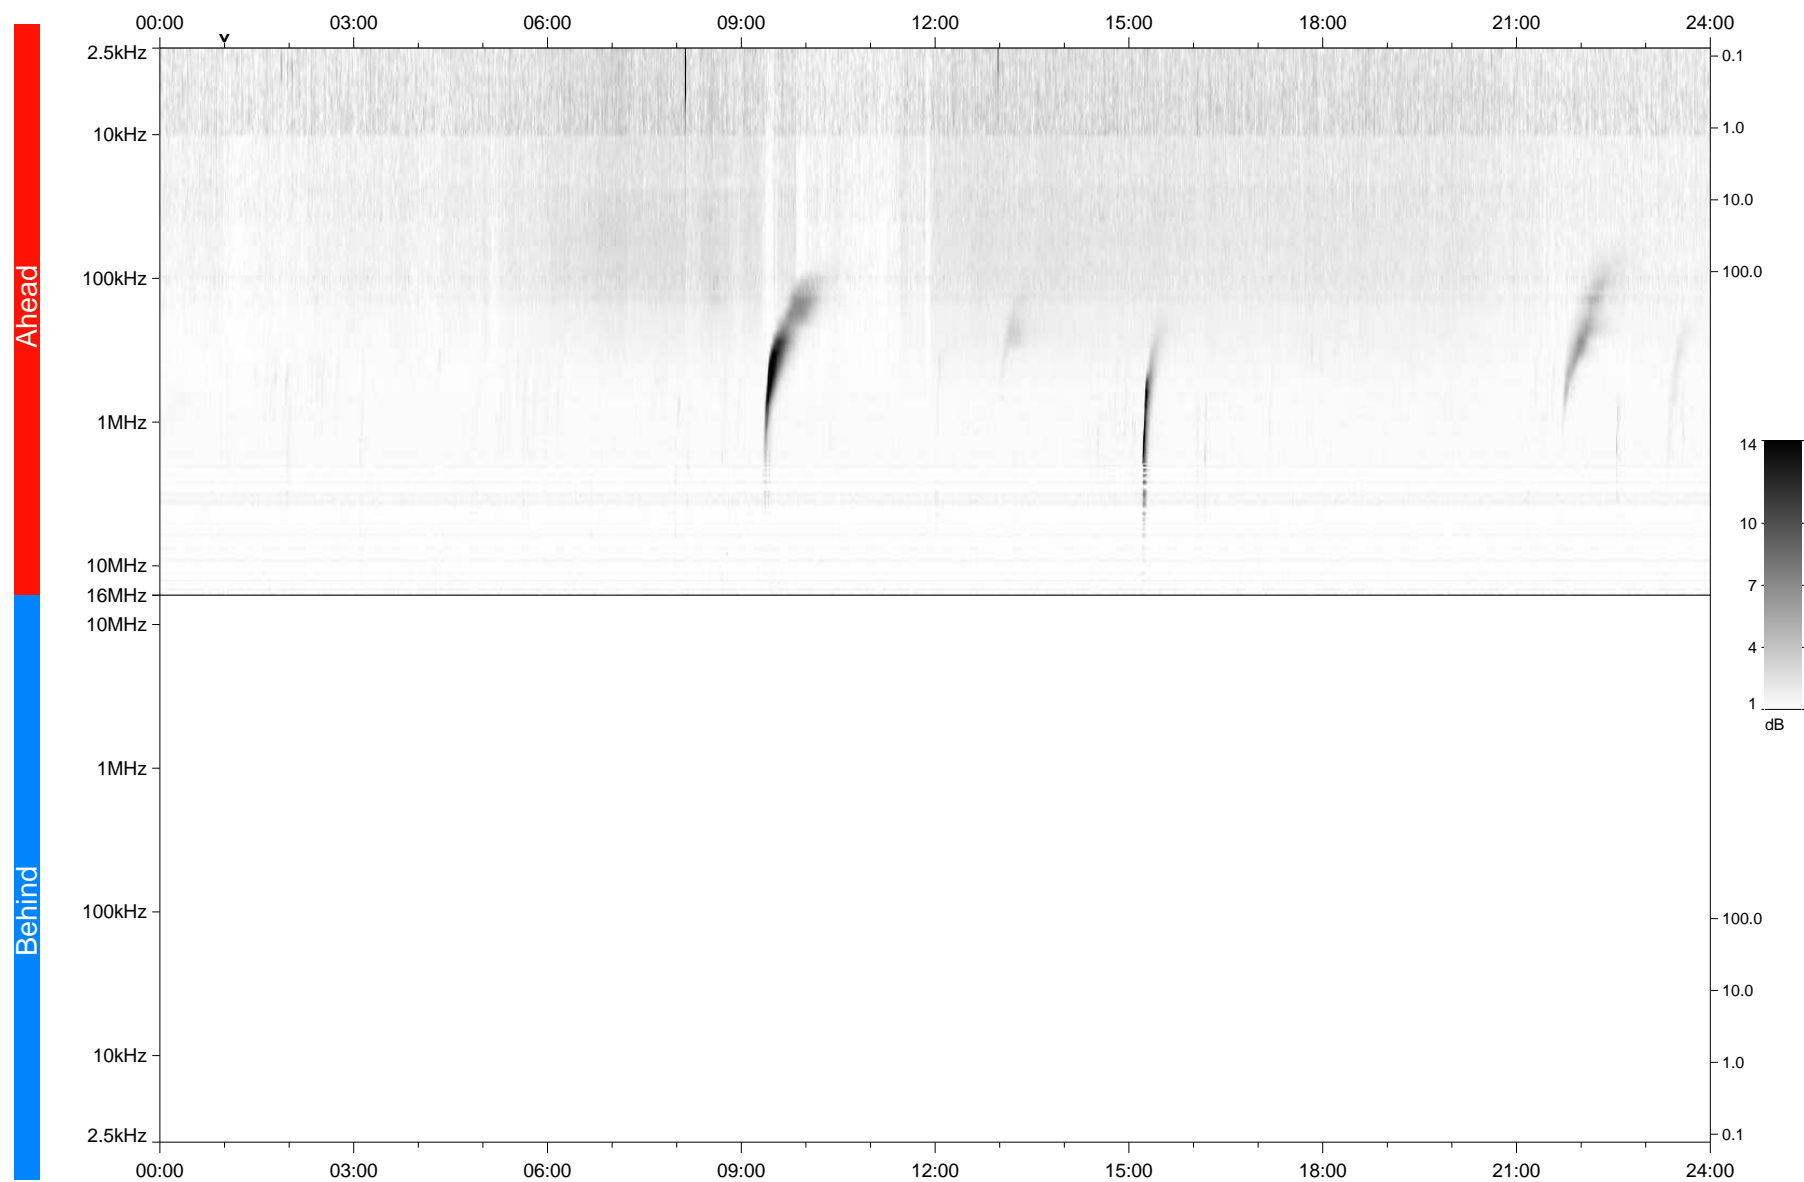

# STEREO/WAVES Daily Summary - 21-Oct-2021 (DOY 294)

Ahead source file: swaves\_ahead\_2021\_294\_1\_05.fin  
Ahead PSE Angle: -38.0°

Behind PSE Angle: 34.5°  
Behind source file: No STEREO-B data

Time (UTC)

file: stereo\_swaves\_daily-summary\_gray\_20211021\_v03  
made by: space.umn.edu on macOS with TDL 8.8.2 on 2022-08-24 20:29:48, with TLib V945 / dynspec V311