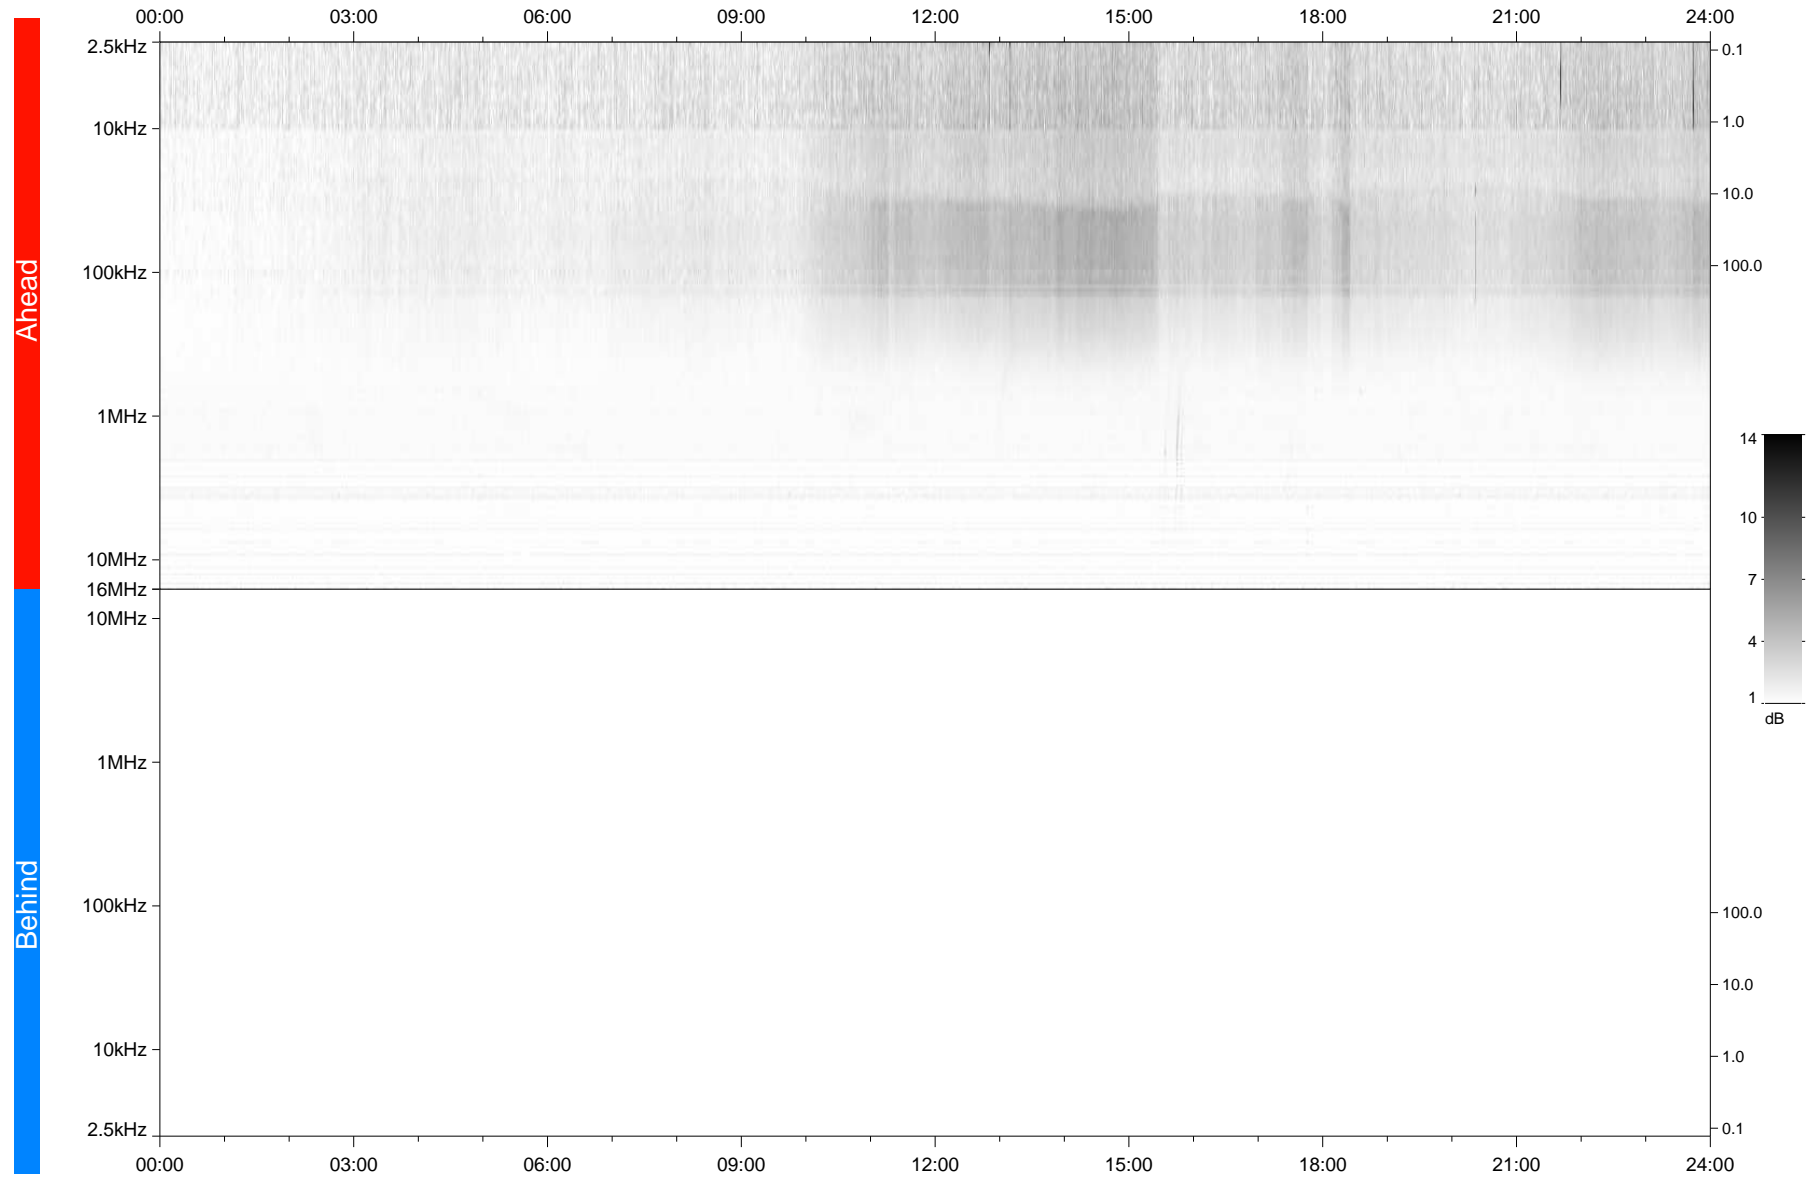

# STEREO/WAVES Daily Summary - 16-Oct-2021 (DOY 289)

Ahead source file: swaves\_ahead\_2021\_289\_1\_05.fin  
Ahead PSE Angle: -38.3°

Behind PSE Angle: 34.7°  
Behind source file: No STEREO-B data

Time (UTC)

file: stereo\_swaves\_daily-summary\_gray\_20211016\_v04  
made by: space.umn.edu on macOS with TDL 8.8.2 on 2022-10-02 19:34:42, with TLib V945 / dynspec V311