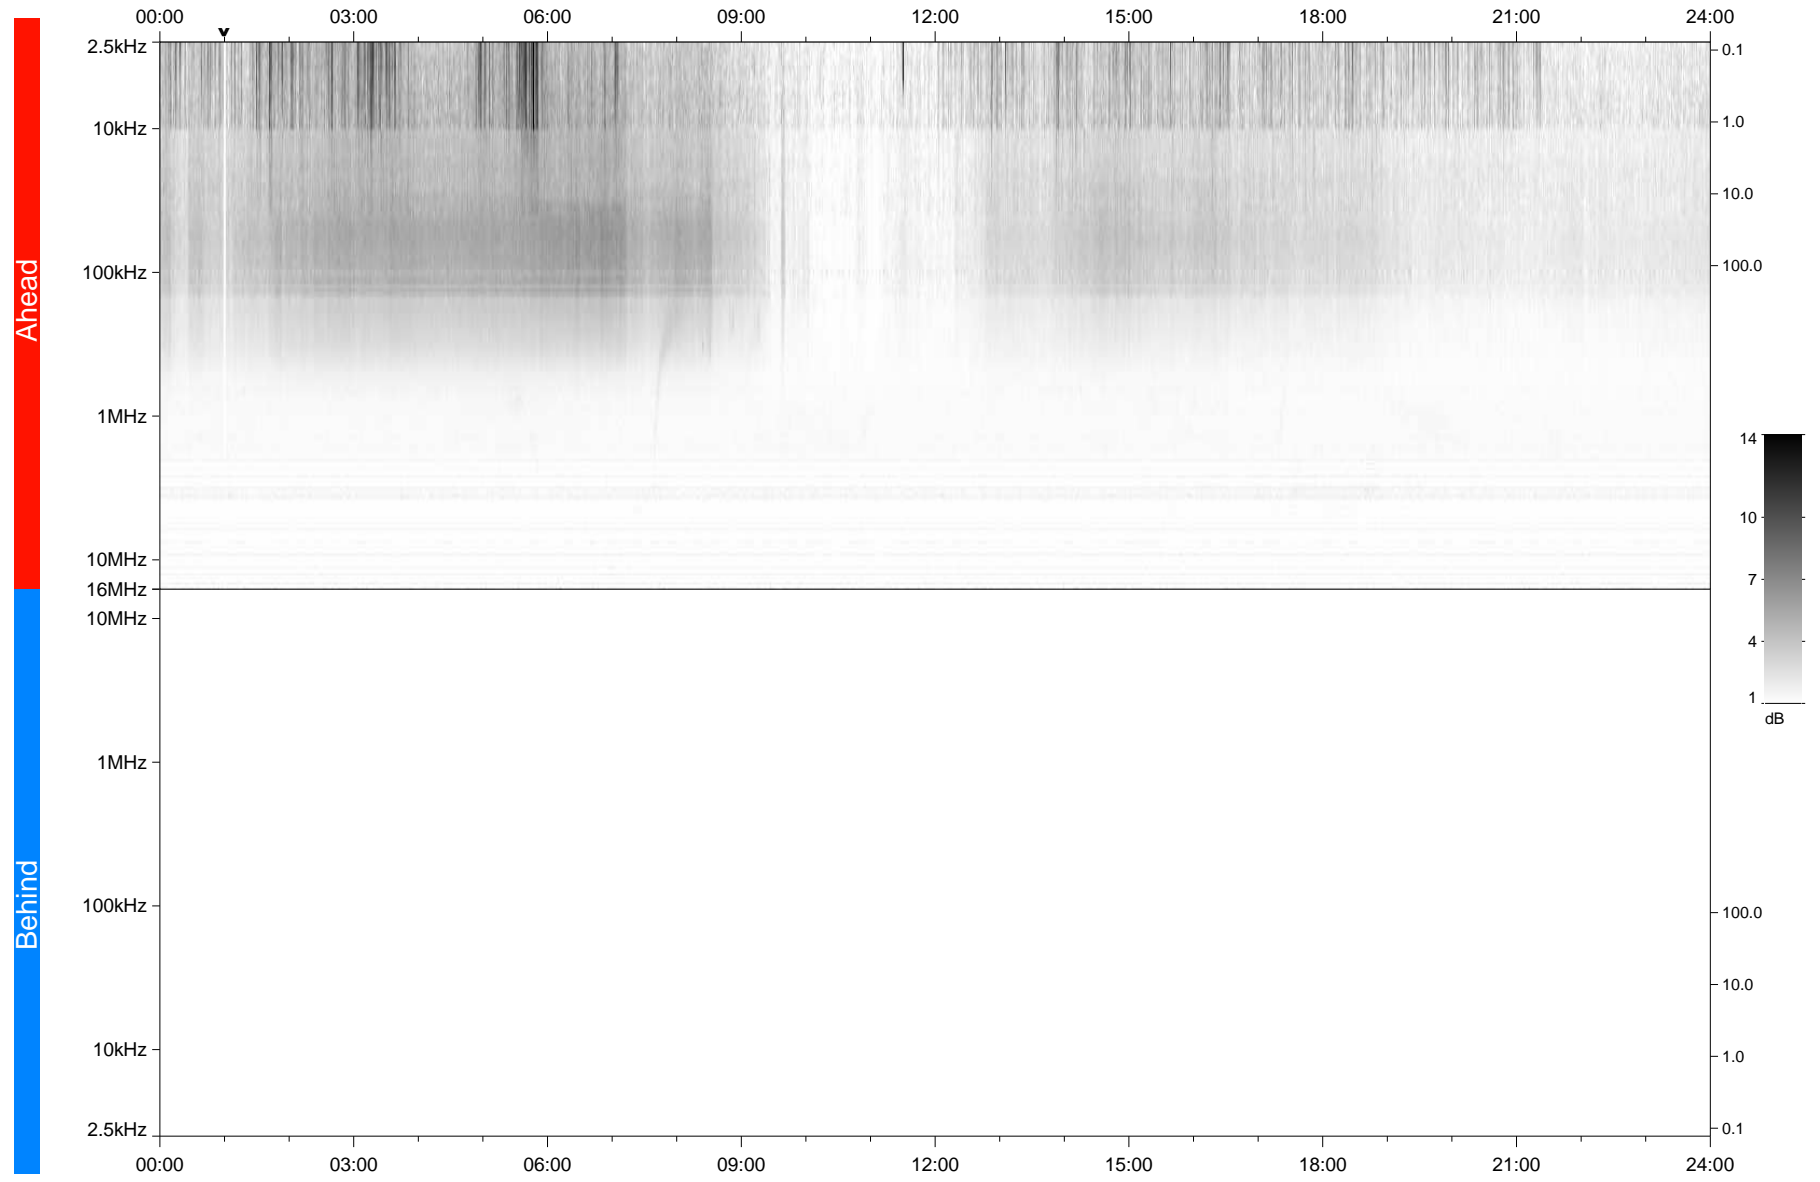

# STEREO/WAVES Daily Summary - 15-Oct-2021 (DOY 288)

Ahead source file: swaves\_ahead\_2021\_288\_1\_05.fin  
Ahead PSE Angle: -38.5°

Behind PSE Angle: 34.7°  
Behind source file: No STEREO-B data

Time (UTC)

file: stereo\_swaves\_daily-summary\_gray\_20211015\_v03  
made by: space.umn.edu on macOS with TDL 8.8.2 on 2022-08-24 20:21:38, with TLib V945 / dynspec V311