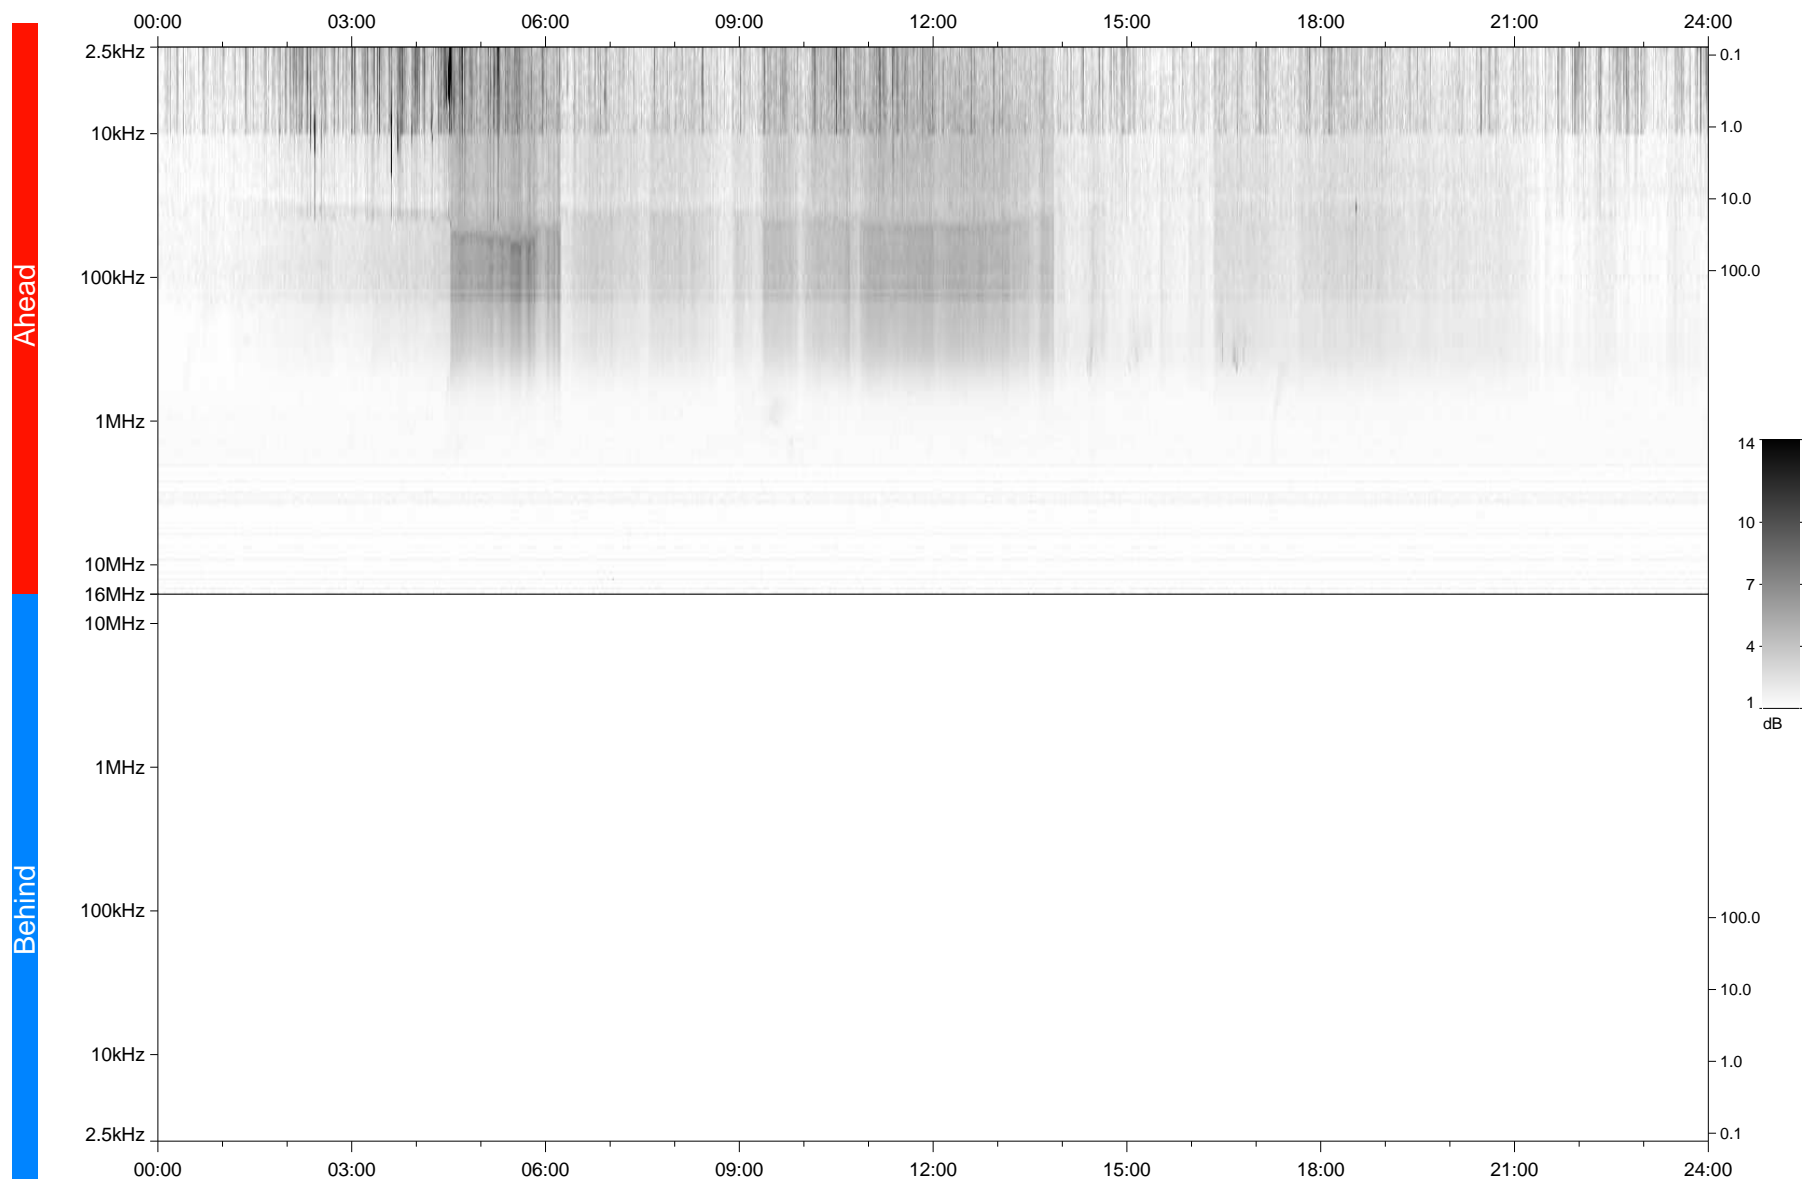

# STEREO/WAVES Daily Summary - 14-Oct-2021 (DOY 287)

Ahead source file: swaves\_ahead\_2021\_287\_1\_05.fin  
Ahead PSE Angle: -38.5°

Behind PSE Angle: 34.7°  
Behind source file: No STEREO-B data

Time (UTC)

file: stereo\_swaves\_daily-summary\_gray\_20211014\_v04  
made by: space.umn.edu on macOS with IDL 8.8.2 on 2022-10-02 19:31:40, with TMLib V945 / dynspec V311