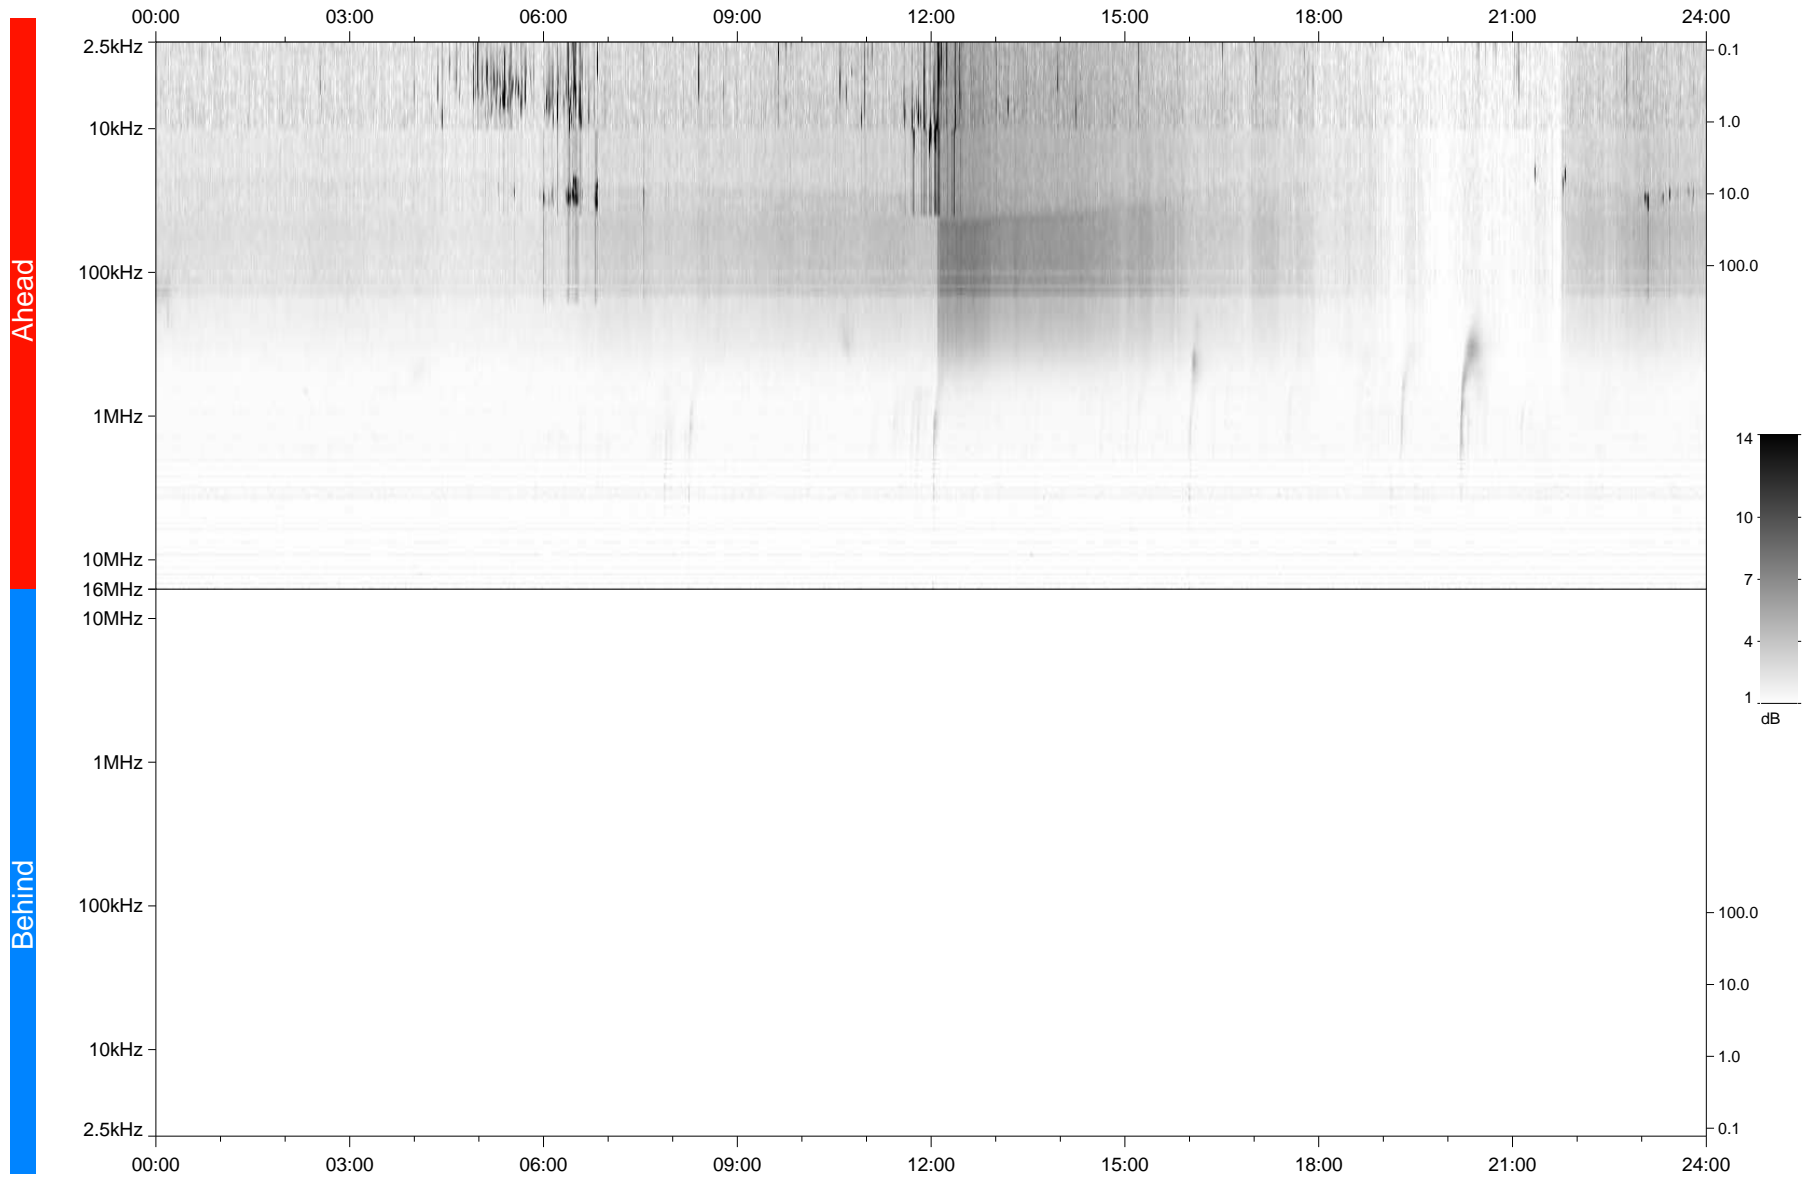

# STEREO/WAVES Daily Summary - 12-Oct-2021 (DOY 285)

Ahead source file: swaves\_ahead\_2021\_285\_1\_06.fin  
Ahead PSE Angle: -38.6°

Behind PSE Angle: 34.8°  
Behind source file: No STEREO-B data

Time (UTC)

file: stereo\_swaves\_daily-summary\_gray\_20211012\_v03  
made by: space.umn.edu on macOS with TDL 8.8.2 on 2022-08-24 20:17:34, with TLib V945 / dynspec V311