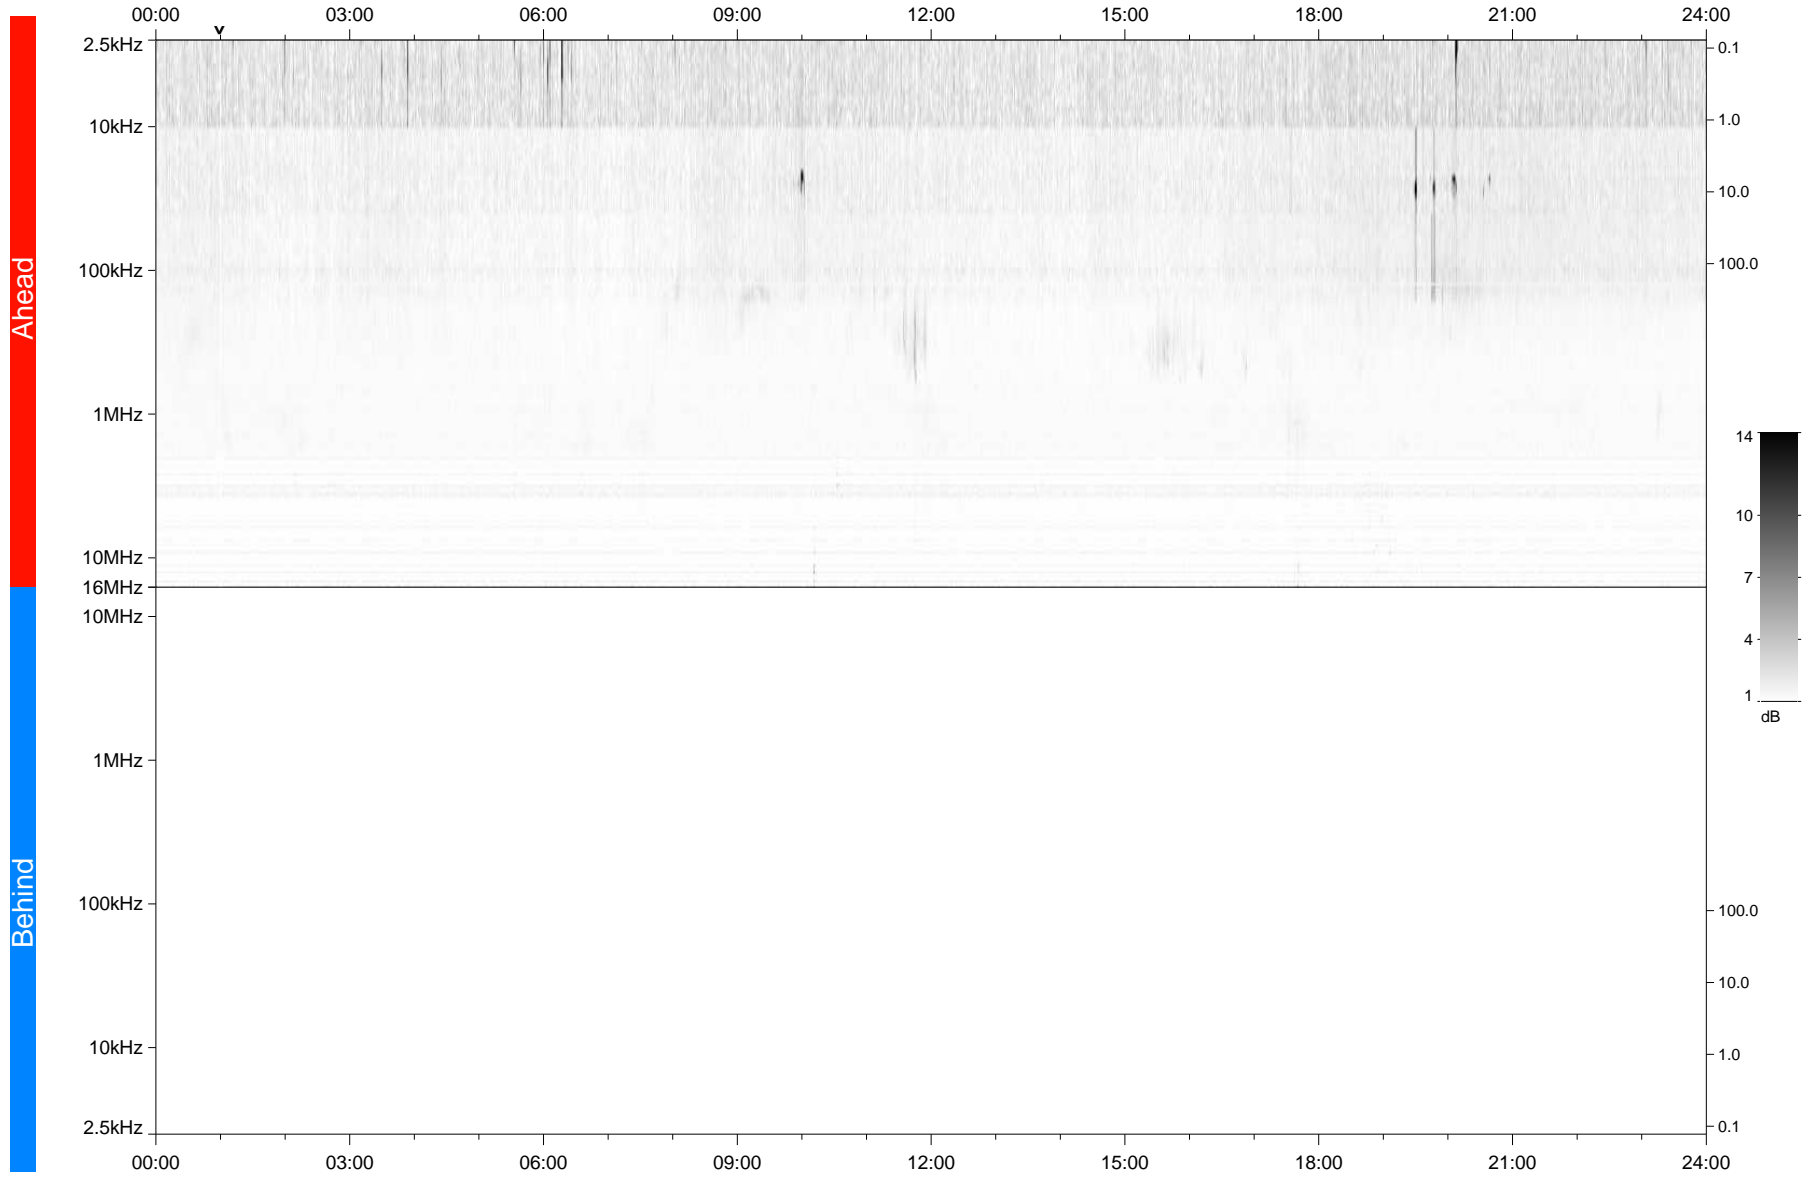

STEREO/WAVES Daily Summary - 11-Oct-2021 (DOY 284)

Ahead source file: swaves_ahead_2021_284_1_06.fin
Ahead PSE Angle: -38.7°

Behind PSE Angle: 34.8°
Behind source file: No STEREO-B data

Time (UTC)

file: stereo_swaves_daily-summary_gray_20211011_v04
made by: space.umn.edu on macOS with TDL 8.8.2 on 2022-10-02 19:27:10, with TLib V945 / dynspec V311