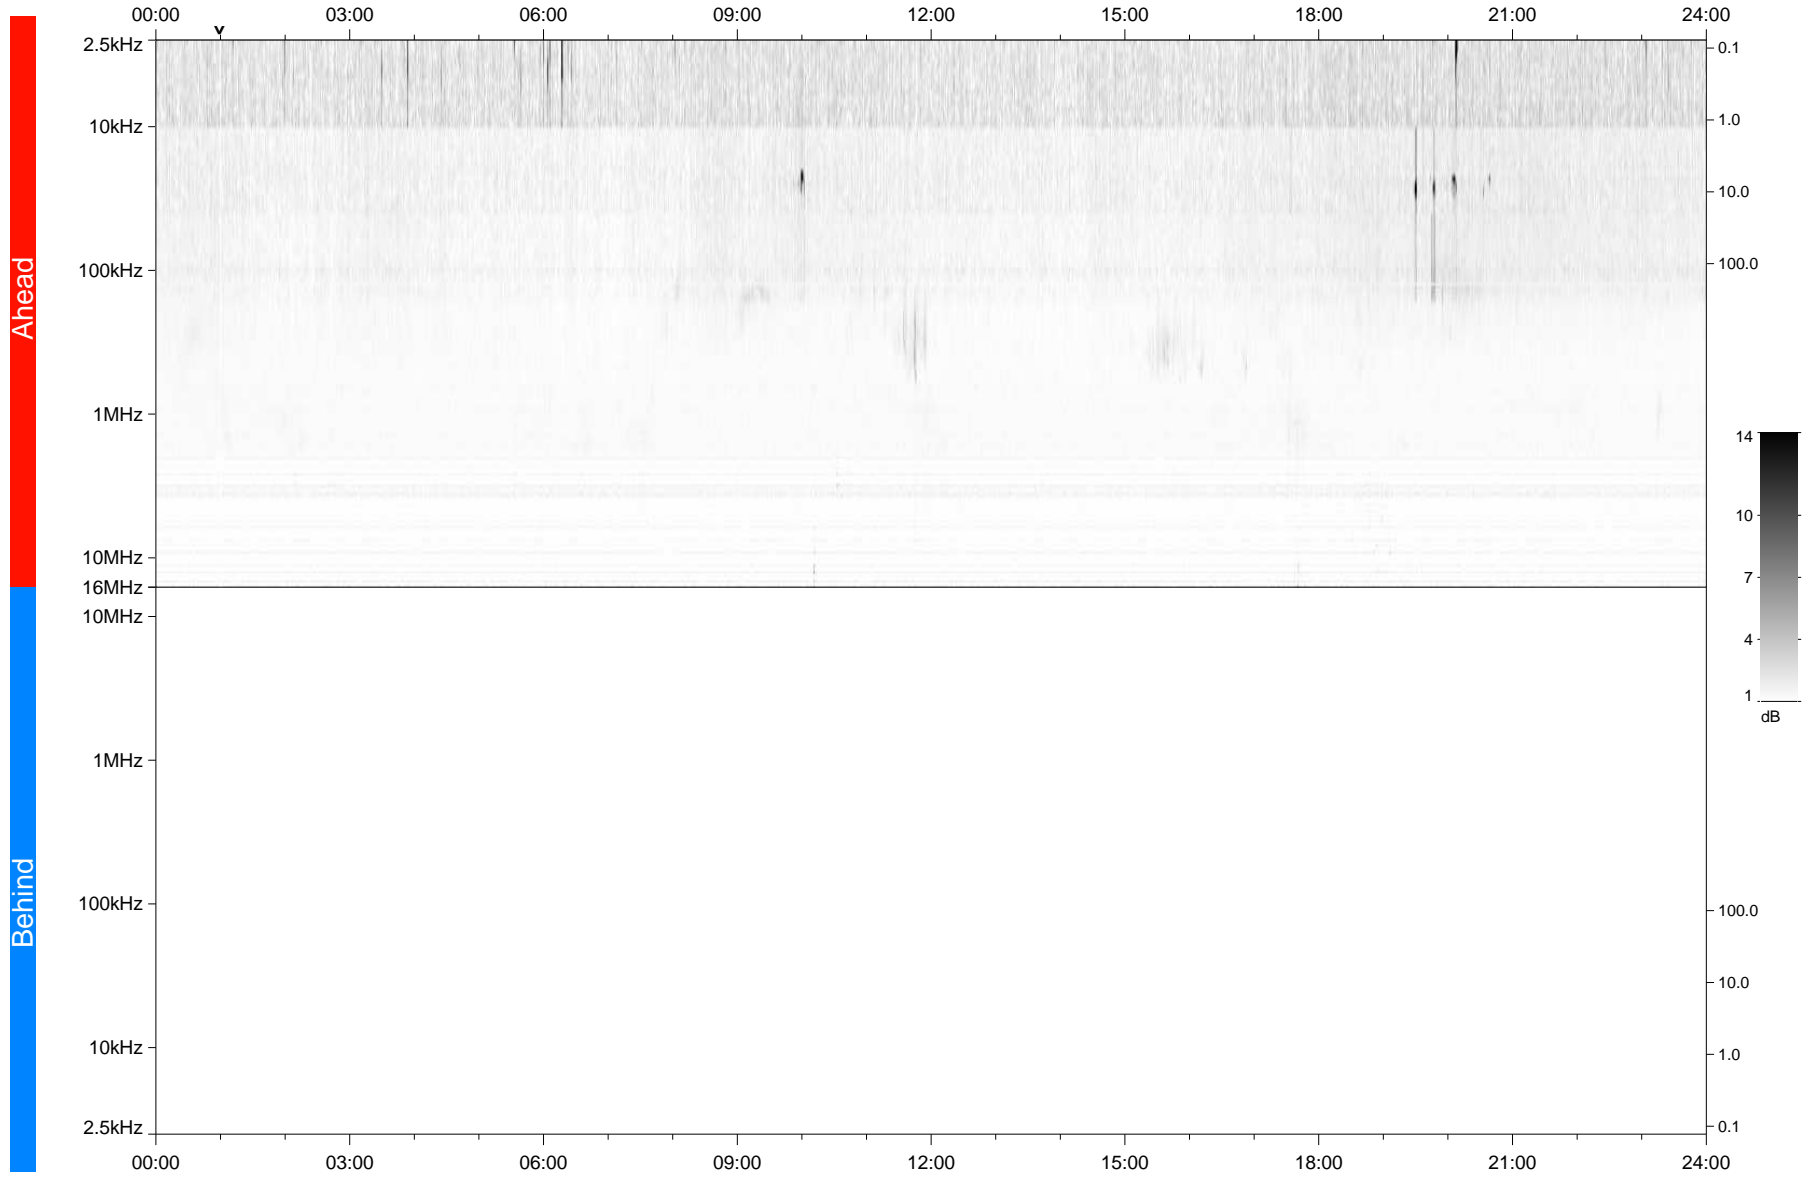

# STEREO/WAVES Daily Summary - 11-Oct-2021 (DOY 284)

Ahead source file: swaves\_ahead\_2021\_284\_1\_06.fin  
Ahead PSE Angle: -38.7°

Behind PSE Angle: 34.8°  
Behind source file: No STEREO-B data

Time (UTC)

file: stereo\_swaves\_daily-summary\_gray\_20211011\_v03  
made by: space.umn.edu on macOS with TDL 8.8.2 on 2022-08-24 20:16:12, with TLib V945 / dynspec V311