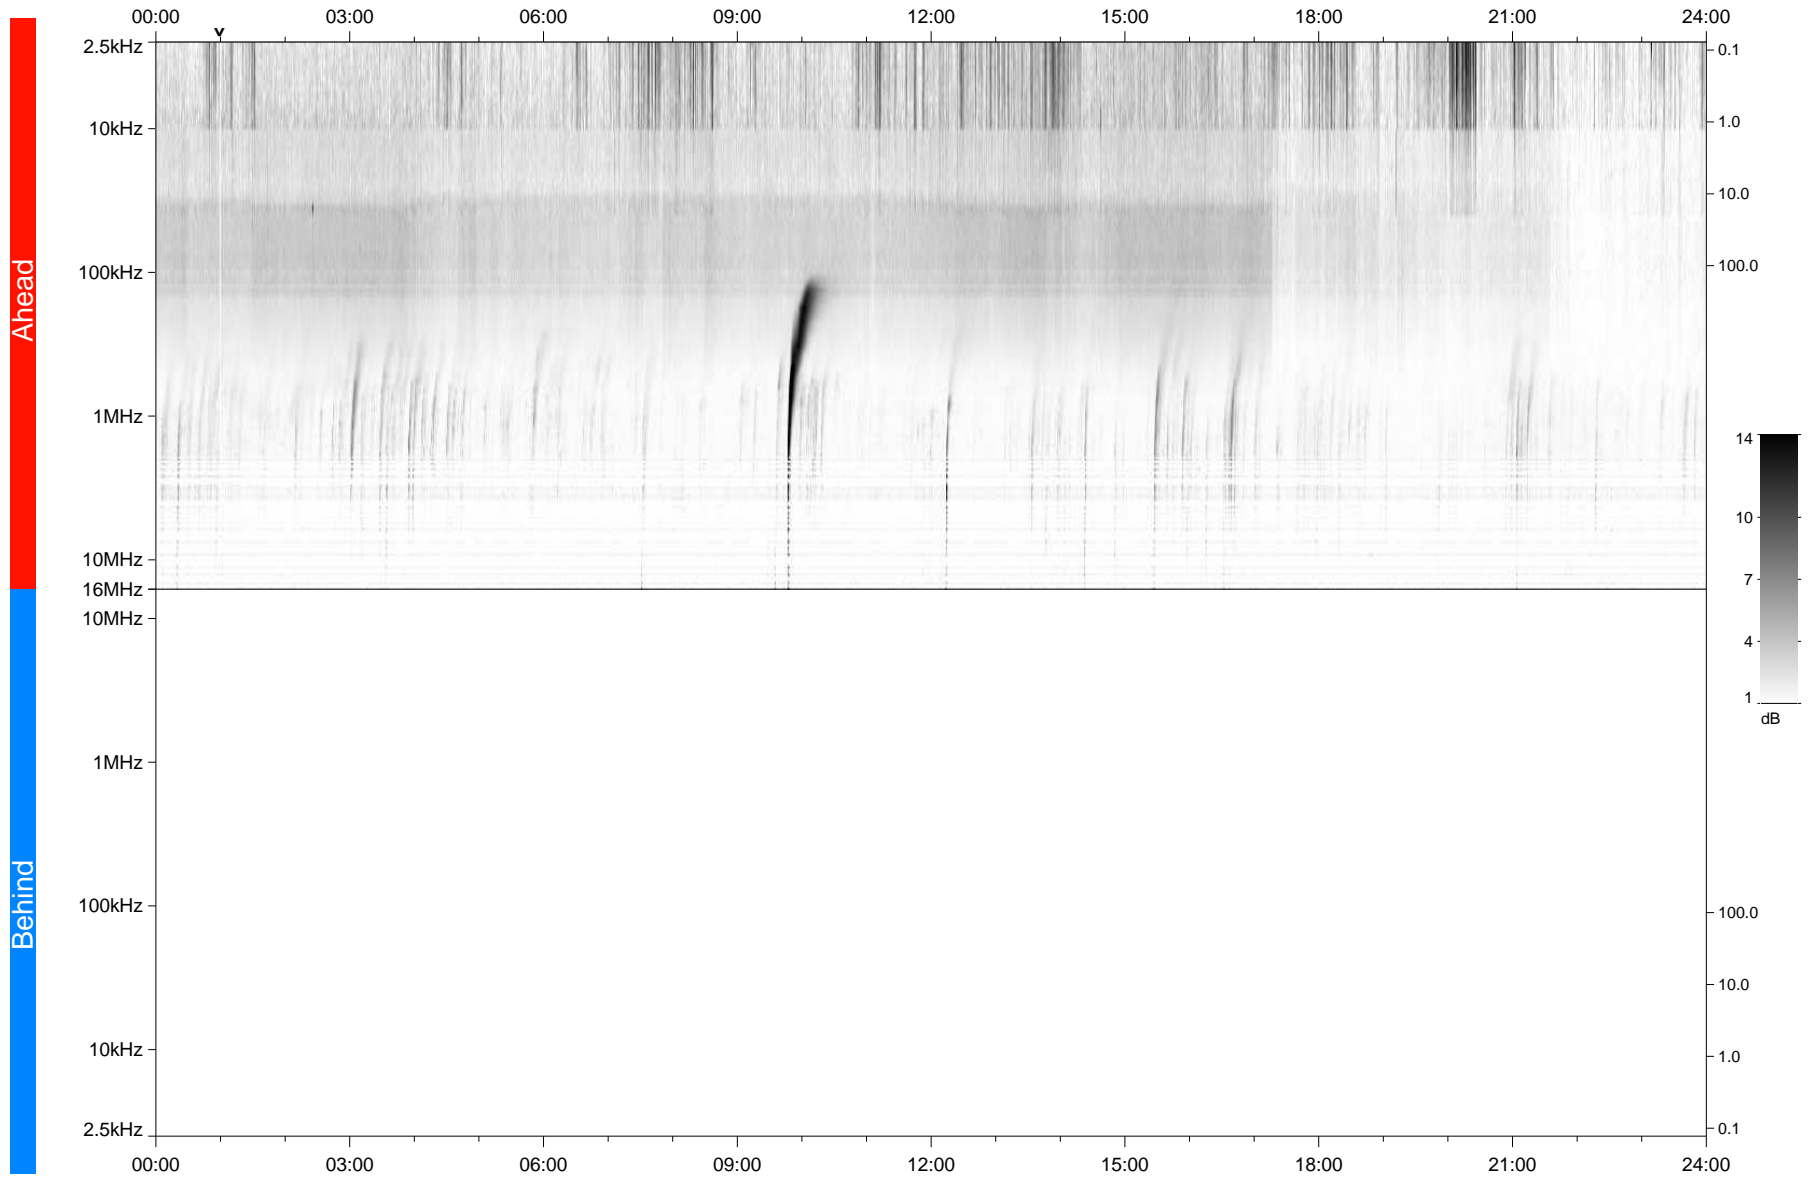

# STEREO/WAVES Daily Summary - 05-Oct-2021 (DOY 278)

Ahead source file: swaves\_ahead\_2021\_278\_1\_05.fin  
Ahead PSE Angle: -39.1°

Behind PSE Angle: 35.0°  
Behind source file: No STEREO-B data

Time (UTC)

file: stereo\_swaves\_daily-summary\_gray\_20211005\_v04  
made by: space.umn.edu on macOS with IDL 8.8.2 on 2022-10-02 19:18:12, with TMLib V945 / dynspec V311