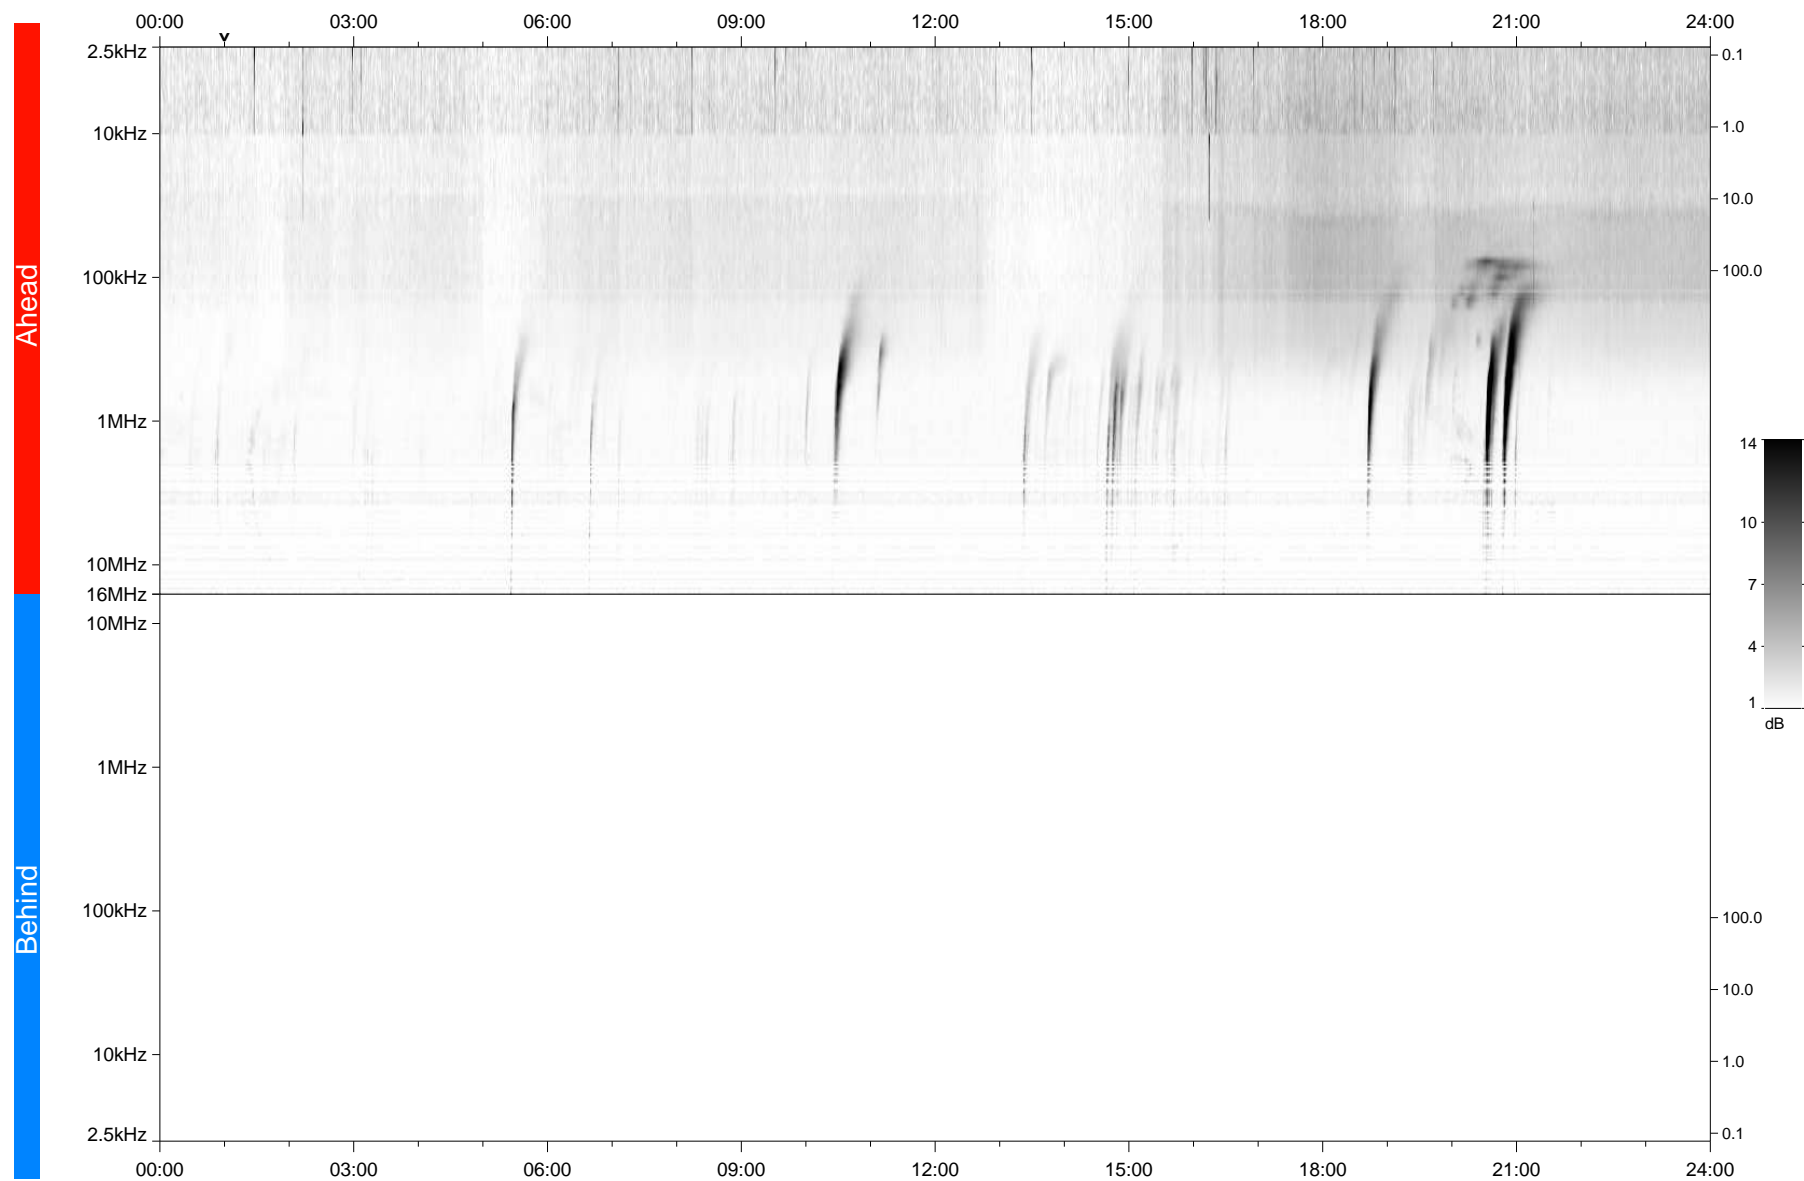

# STEREO/WAVES Daily Summary - 03-Oct-2021 (DOY 276)

Ahead source file: swaves\_ahead\_2021\_276\_1\_05.fin  
Ahead PSE Angle: -39.2°

Behind PSE Angle: 35.1°  
Behind source file: No STEREO-B data

Time (UTC)

file: stereo\_swaves\_daily-summary\_gray\_20211003\_v04  
made by: space.umn.edu on macOS with TDL 8.8.2 on 2022-10-02 19:15:15, with TLib V945 / dynspec V311