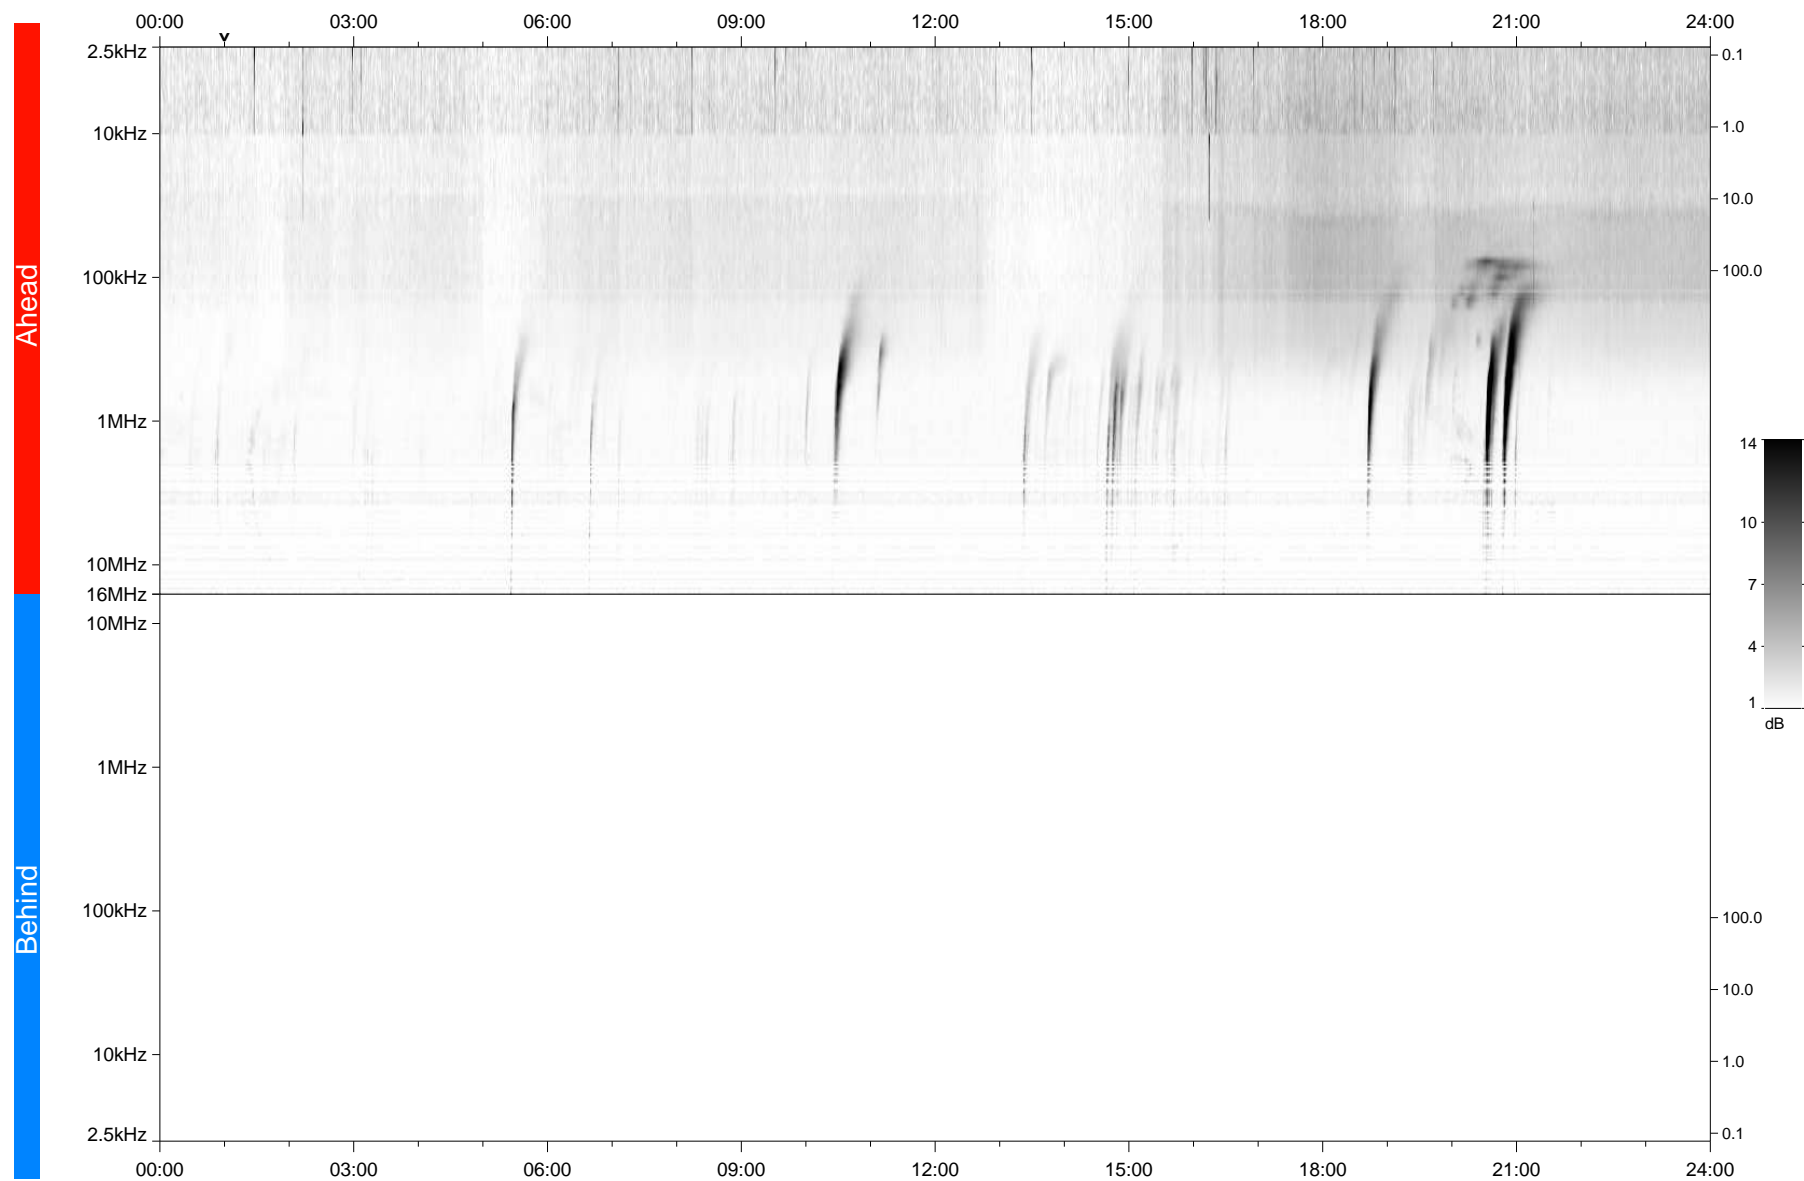

# STEREO/WAVES Daily Summary - 03-Oct-2021 (DOY 276)

Ahead source file: swaves\_ahead\_2021\_276\_1\_05.fin  
Ahead PSE Angle: -39.2°

Behind PSE Angle: 35.1°  
Behind source file: No STEREO-B data

Time (UTC)

file: stereo\_swaves\_daily-summary\_gray\_20211003\_v03  
made by: space.umn.edu on macOS with TDL 8.8.2 on 2022-08-24 20:05:14, with TLib V945 / dynspec V311