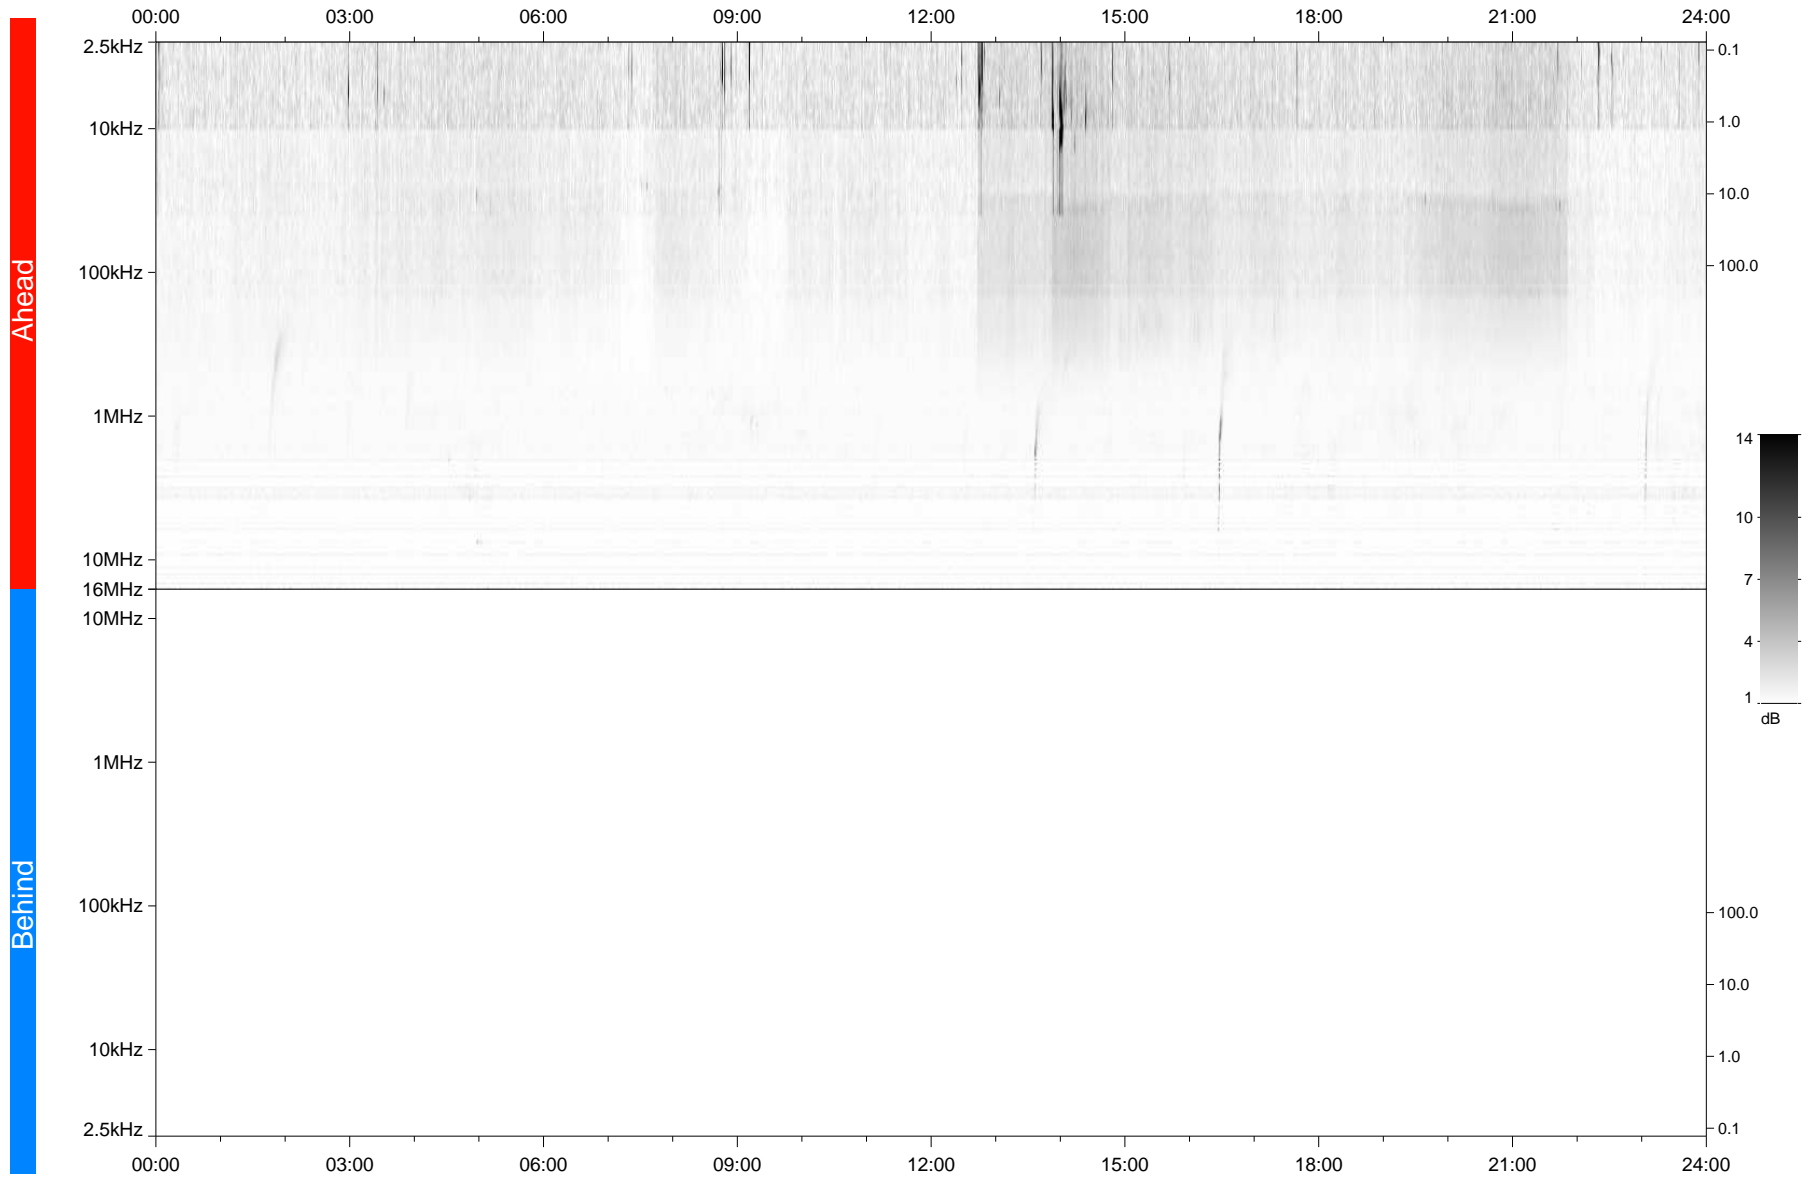

# STEREO/WAVES Daily Summary - 02-Oct-2021 (DOY 275)

Ahead source file: swaves\_ahead\_2021\_275\_1\_05.fin  
Ahead PSE Angle: -39.3°

Behind PSE Angle: 35.2°  
Behind source file: No STEREO-B data

Time (UTC)

file: stereo\_swaves\_daily-summary\_gray\_20211002\_v03  
made by: space.umn.edu on macOS with TDL 8.8.2 on 2022-08-24 20:03:45, with TLib V945 / dynspec V311