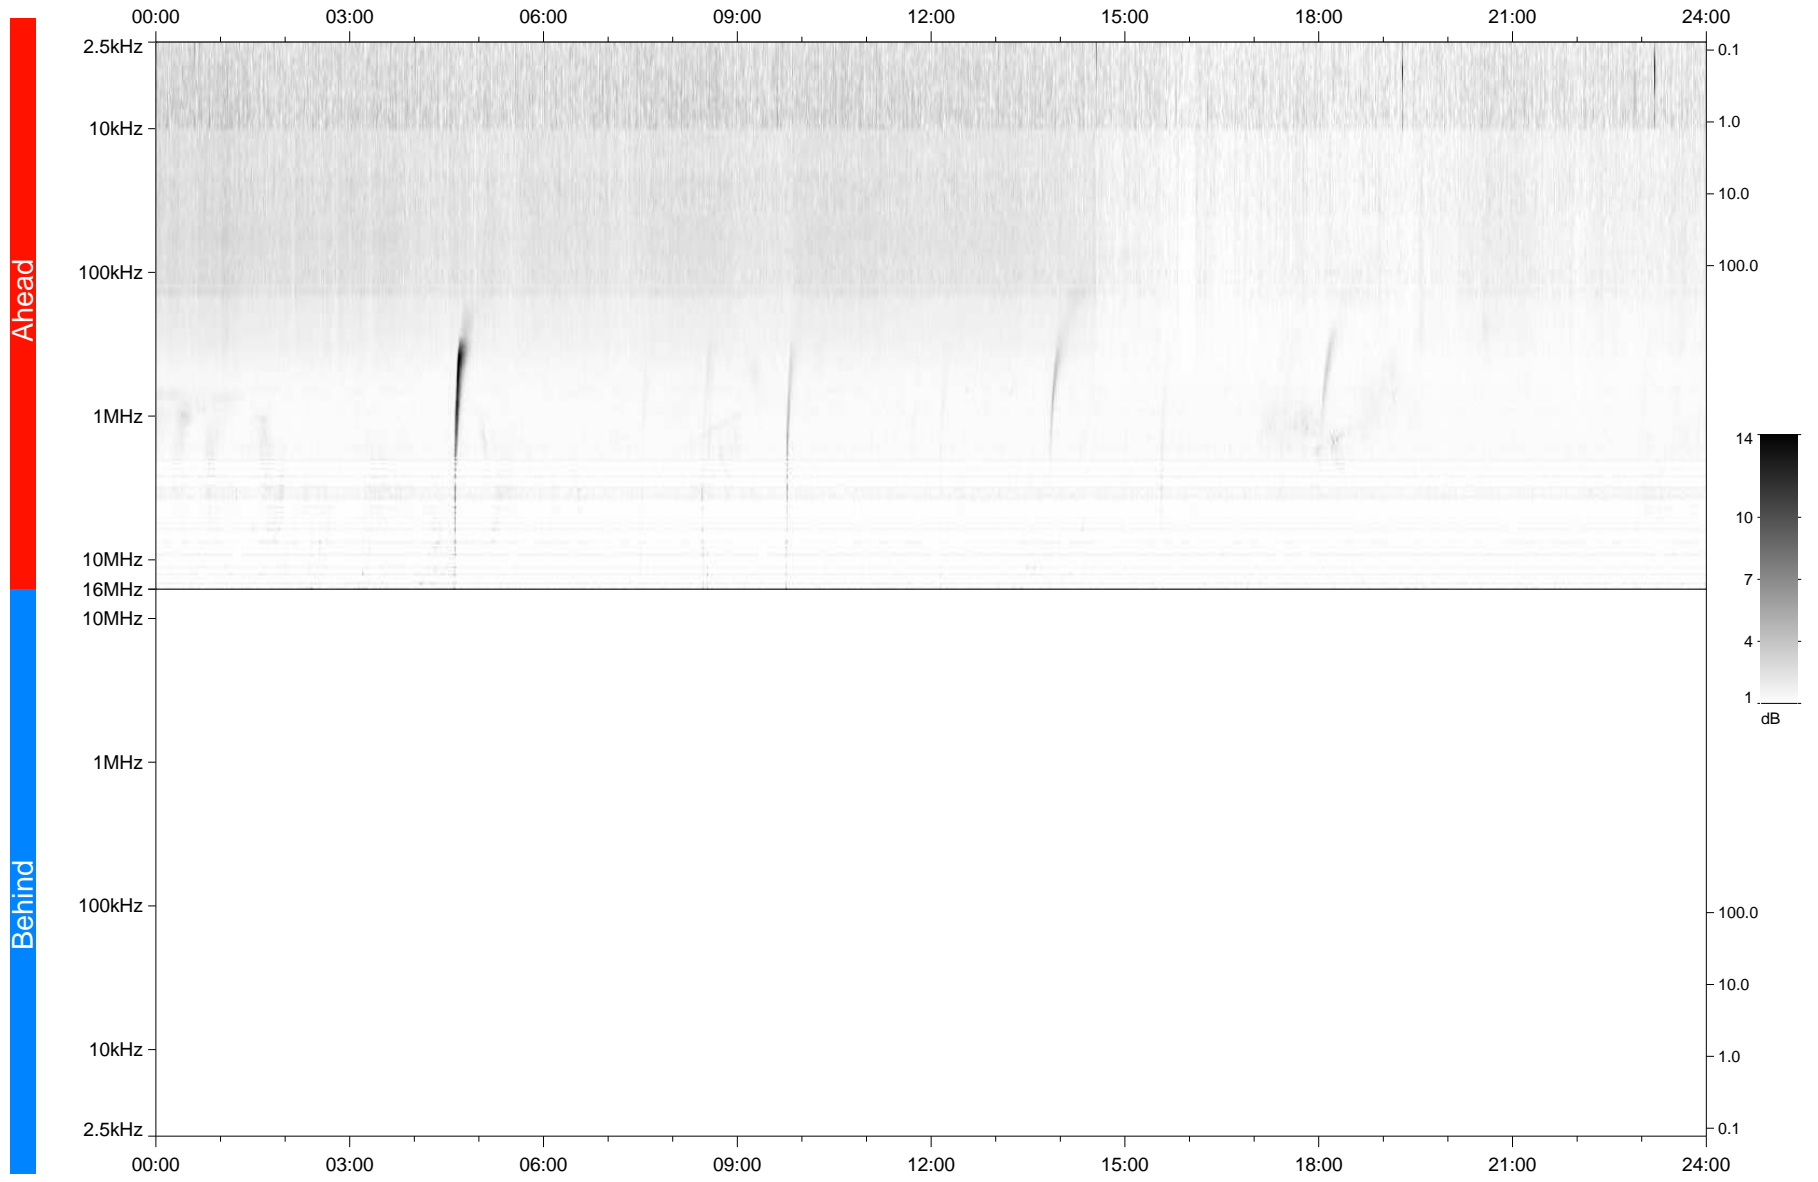

# STEREO/WAVES Daily Summary - 30-Sep-2021 (DOY 273)

Ahead source file: swaves\_ahead\_2021\_273\_1\_05.fin  
Ahead PSE Angle: -39.5°

Behind PSE Angle: 35.2°  
Behind source file: No STEREO-B data

Time (UTC)

file: stereo\_swaves\_daily-summary\_gray\_20210930\_v04  
made by: space.umn.edu on macOS with TDL 8.8.2 on 2022-10-02 19:10:46, with TLib V945 / dynspec V311