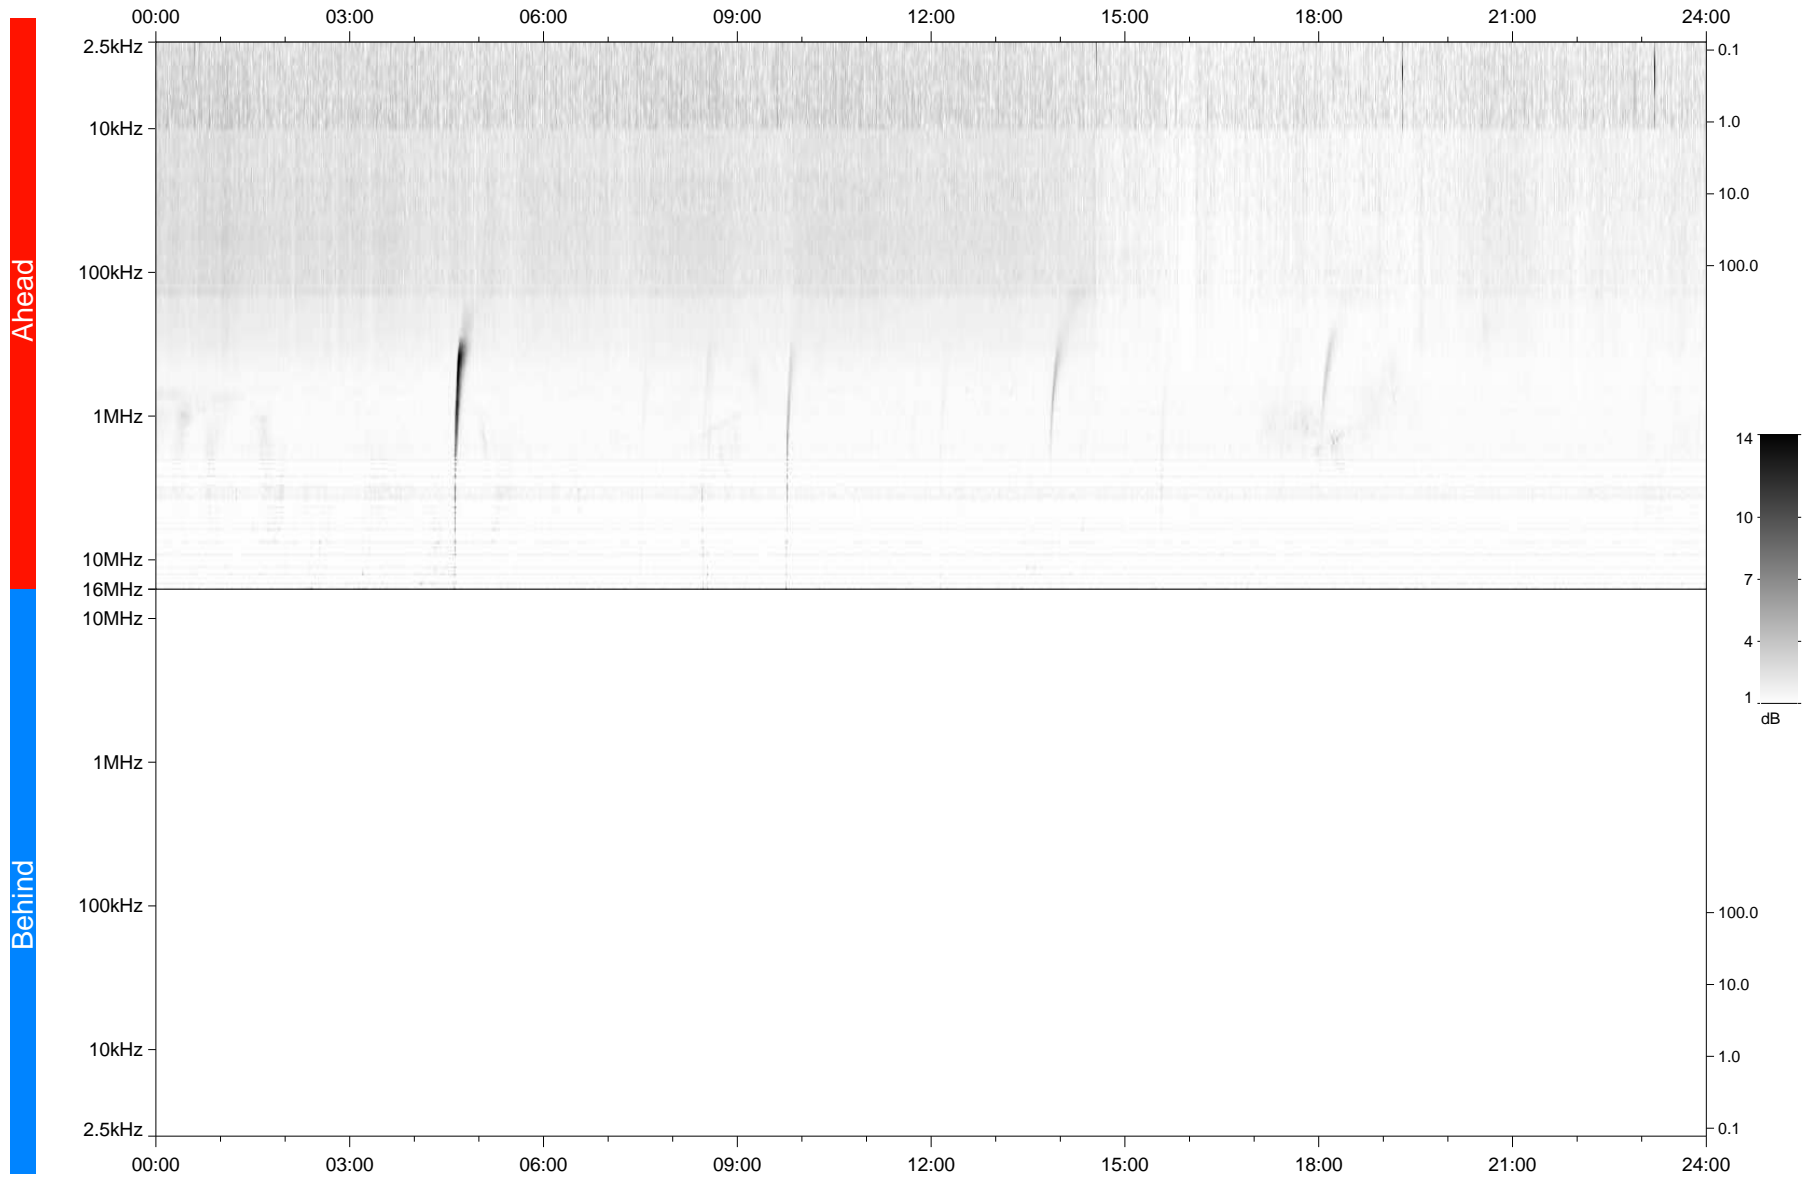

# STEREO/WAVES Daily Summary - 30-Sep-2021 (DOY 273)

Ahead source file: swaves\_ahead\_2021\_273\_1\_05.fin  
Ahead PSE Angle: -39.5°

Behind PSE Angle: 35.2°  
Behind source file: No STEREO-B data

Time (UTC)

file: stereo\_swaves\_daily-summary\_gray\_20210930\_v03  
made by: space.umn.edu on macOS with TDL 8.8.2 on 2022-08-24 20:01:00, with TLib V945 / dynspec V311