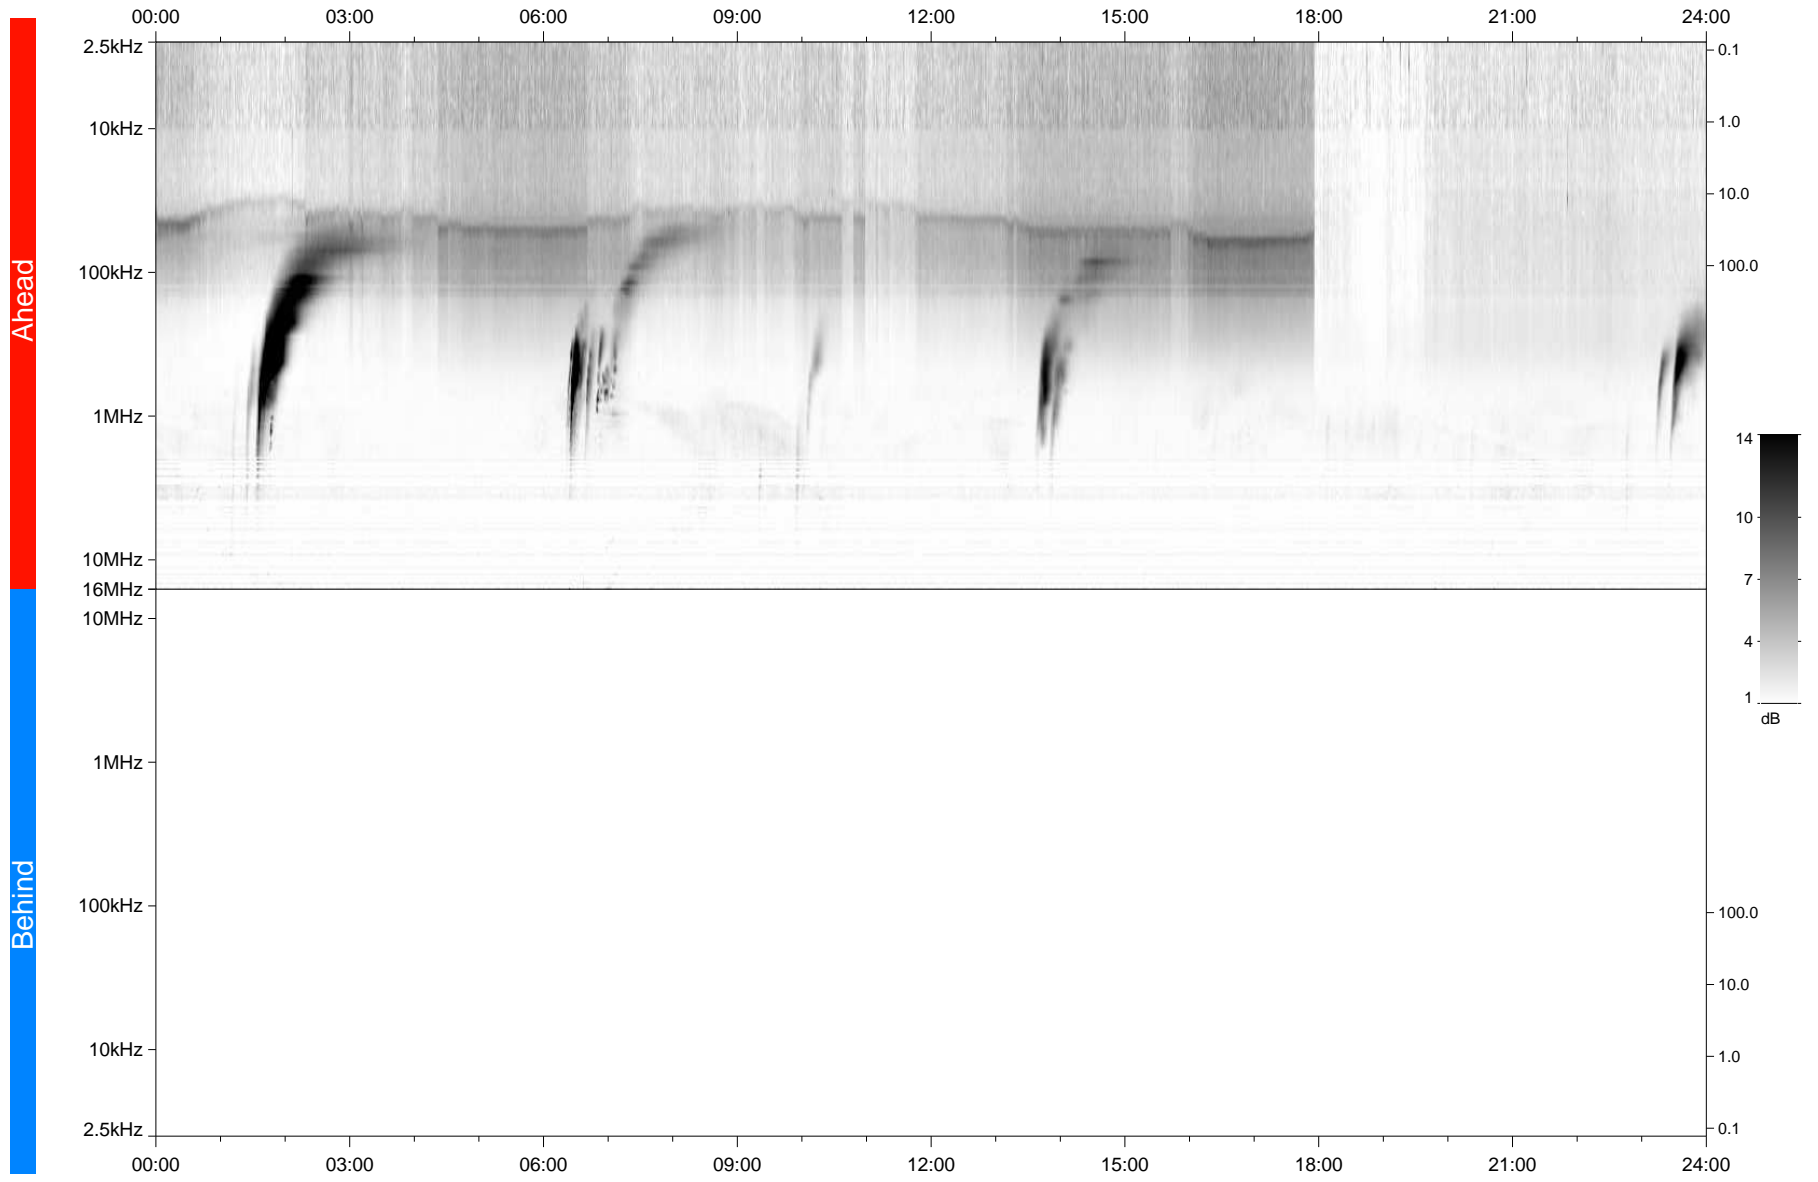

# STEREO/WAVES Daily Summary - 28-Sep-2021 (DOY 271)

Ahead source file: swaves\_ahead\_2021\_271\_1\_05.fin  
Ahead PSE Angle: -39.6°

Behind PSE Angle: 35.3°  
Behind source file: No STEREO-B data

Time (UTC)

file: stereo\_swaves\_daily-summary\_gray\_20210928\_v04  
made by: space.umn.edu on macOS with IDL 8.8.2 on 2022-10-02 19:07:48, with TLib V945 / dynspec V311