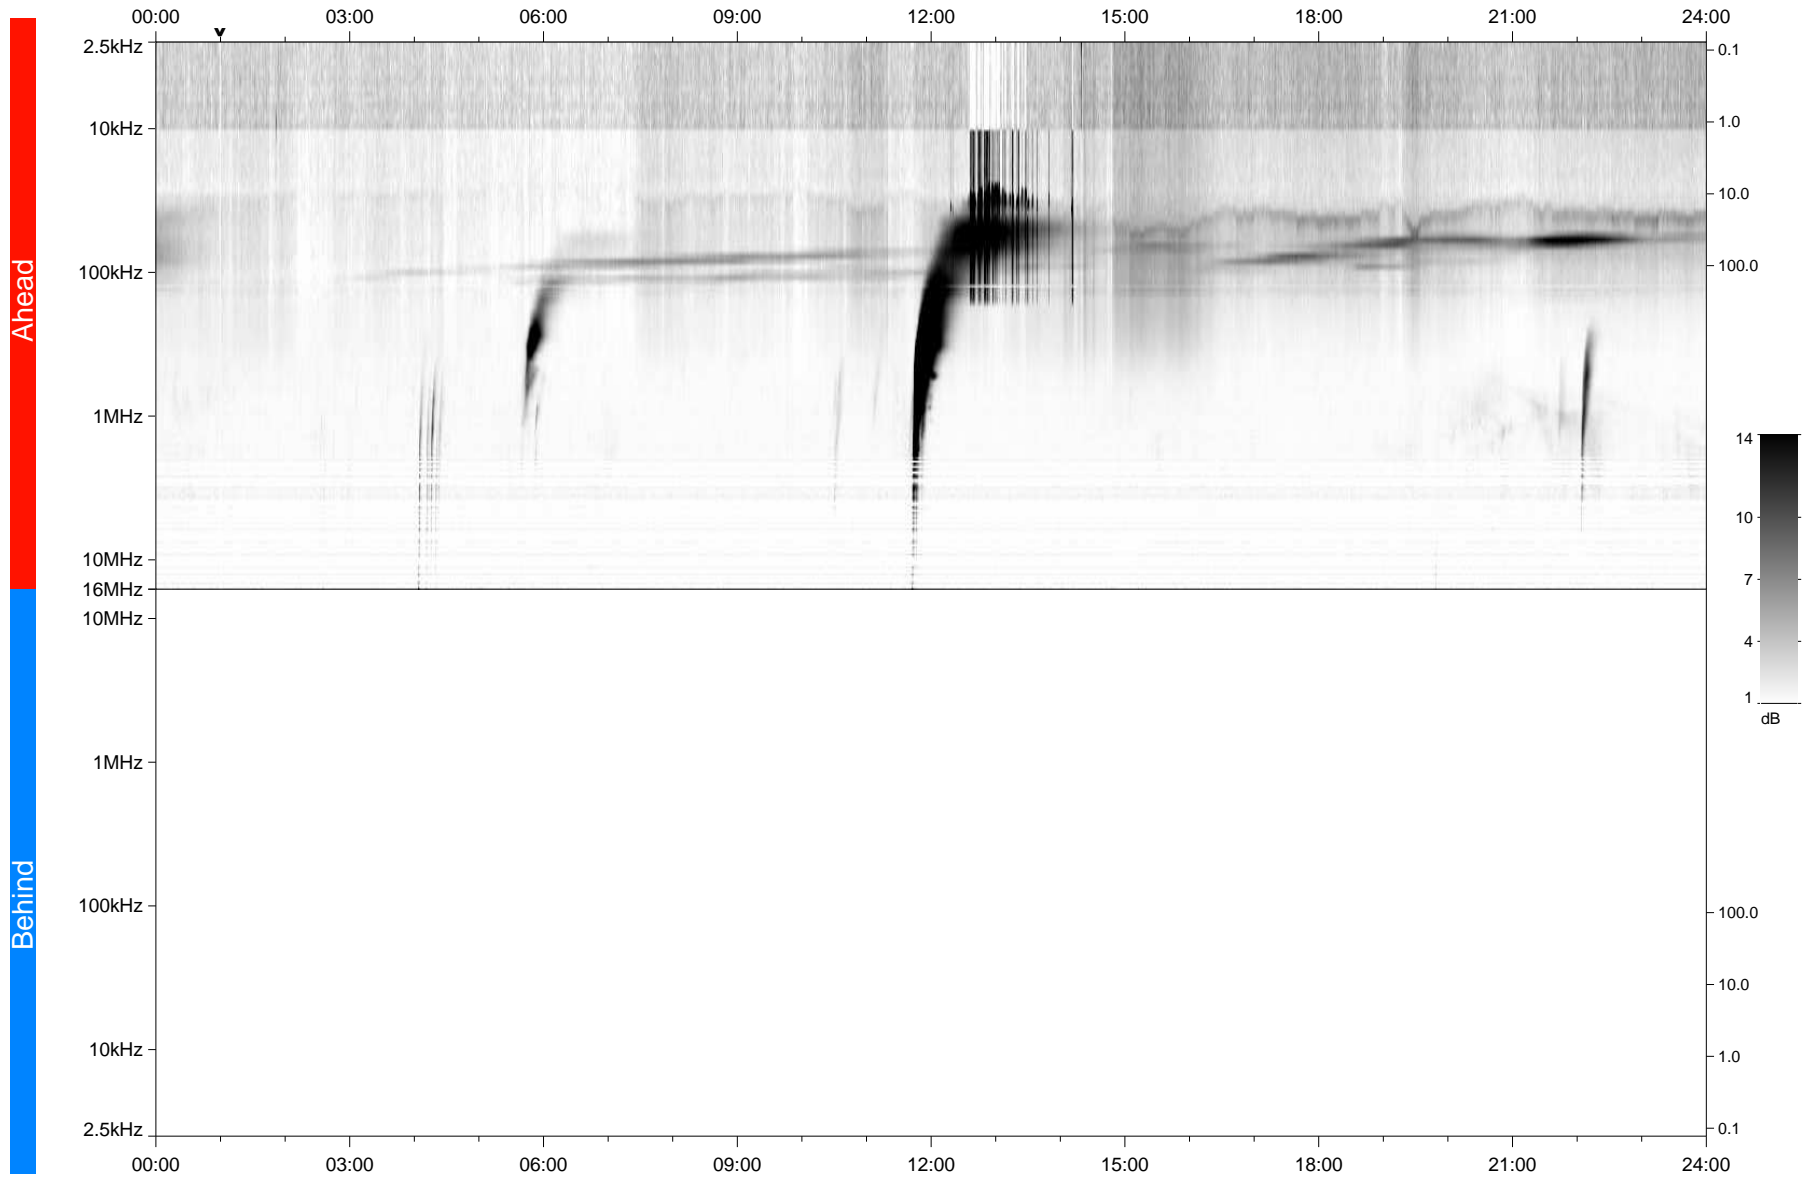

# STEREO/WAVES Daily Summary - 27-Sep-2021 (DOY 270)

Ahead source file: swaves\_ahead\_2021\_270\_1\_05.fin  
Ahead PSE Angle: -39.7°

Behind PSE Angle: 35.4°  
Behind source file: No STEREO-B data

Time (UTC)

file: stereo\_swaves\_daily-summary\_gray\_20210927\_v04  
made by: space.umn.edu on macOS with TDL 8.8.2 on 2022-10-02 19:06:17, with TLib V945 / dynspec V311