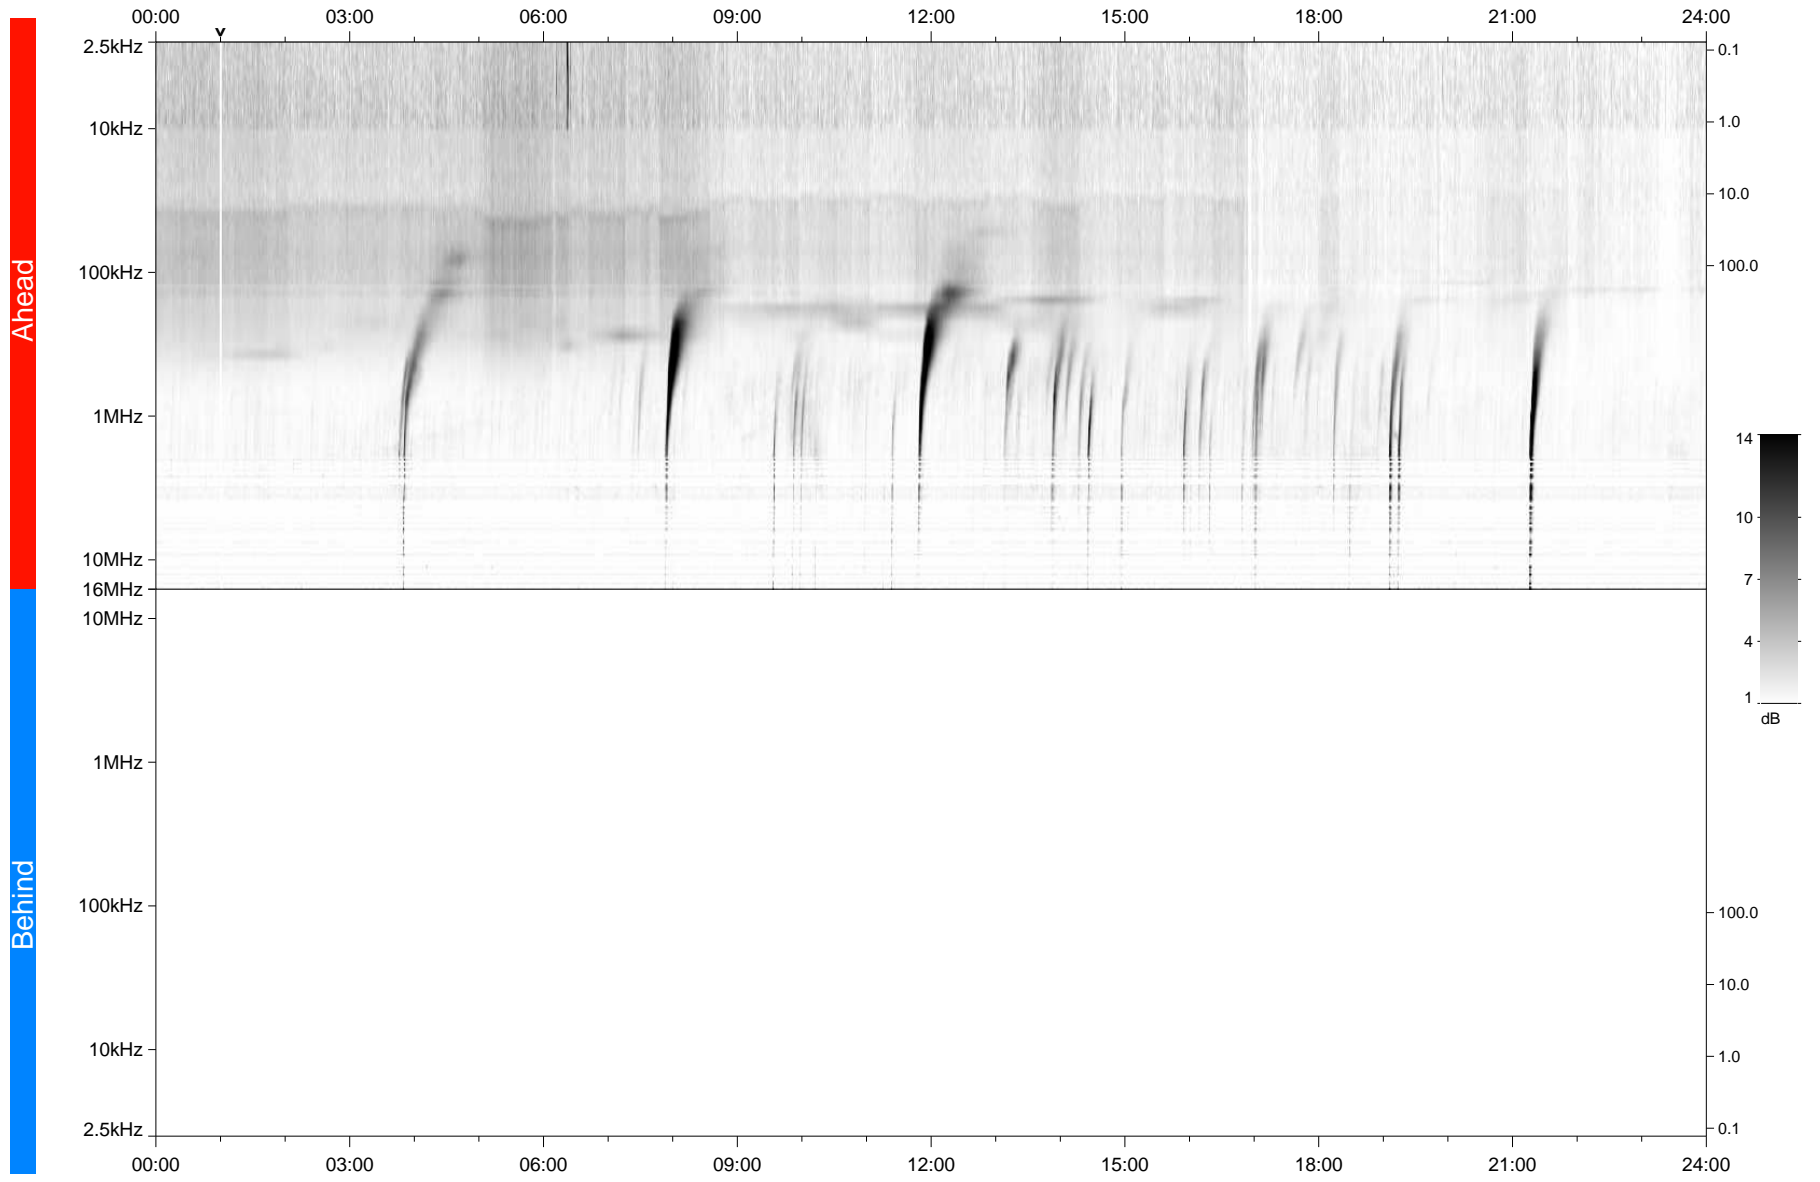

STEREO/WAVES Daily Summary - 25-Sep-2021 (DOY 268)

Ahead source file: swaves_ahead_2021_268_1_05.fin
Ahead PSE Angle: -39.8°

Behind PSE Angle: 35.5°
Behind source file: No STEREO-B data

Time (UTC)

file: stereo_swaves_daily-summary_gray_20210925_v03
made by: space.umn.edu on macOS with TDL 8.8.2 on 2022-08-24 19:54:12, with TLib V945 / dynspec V311