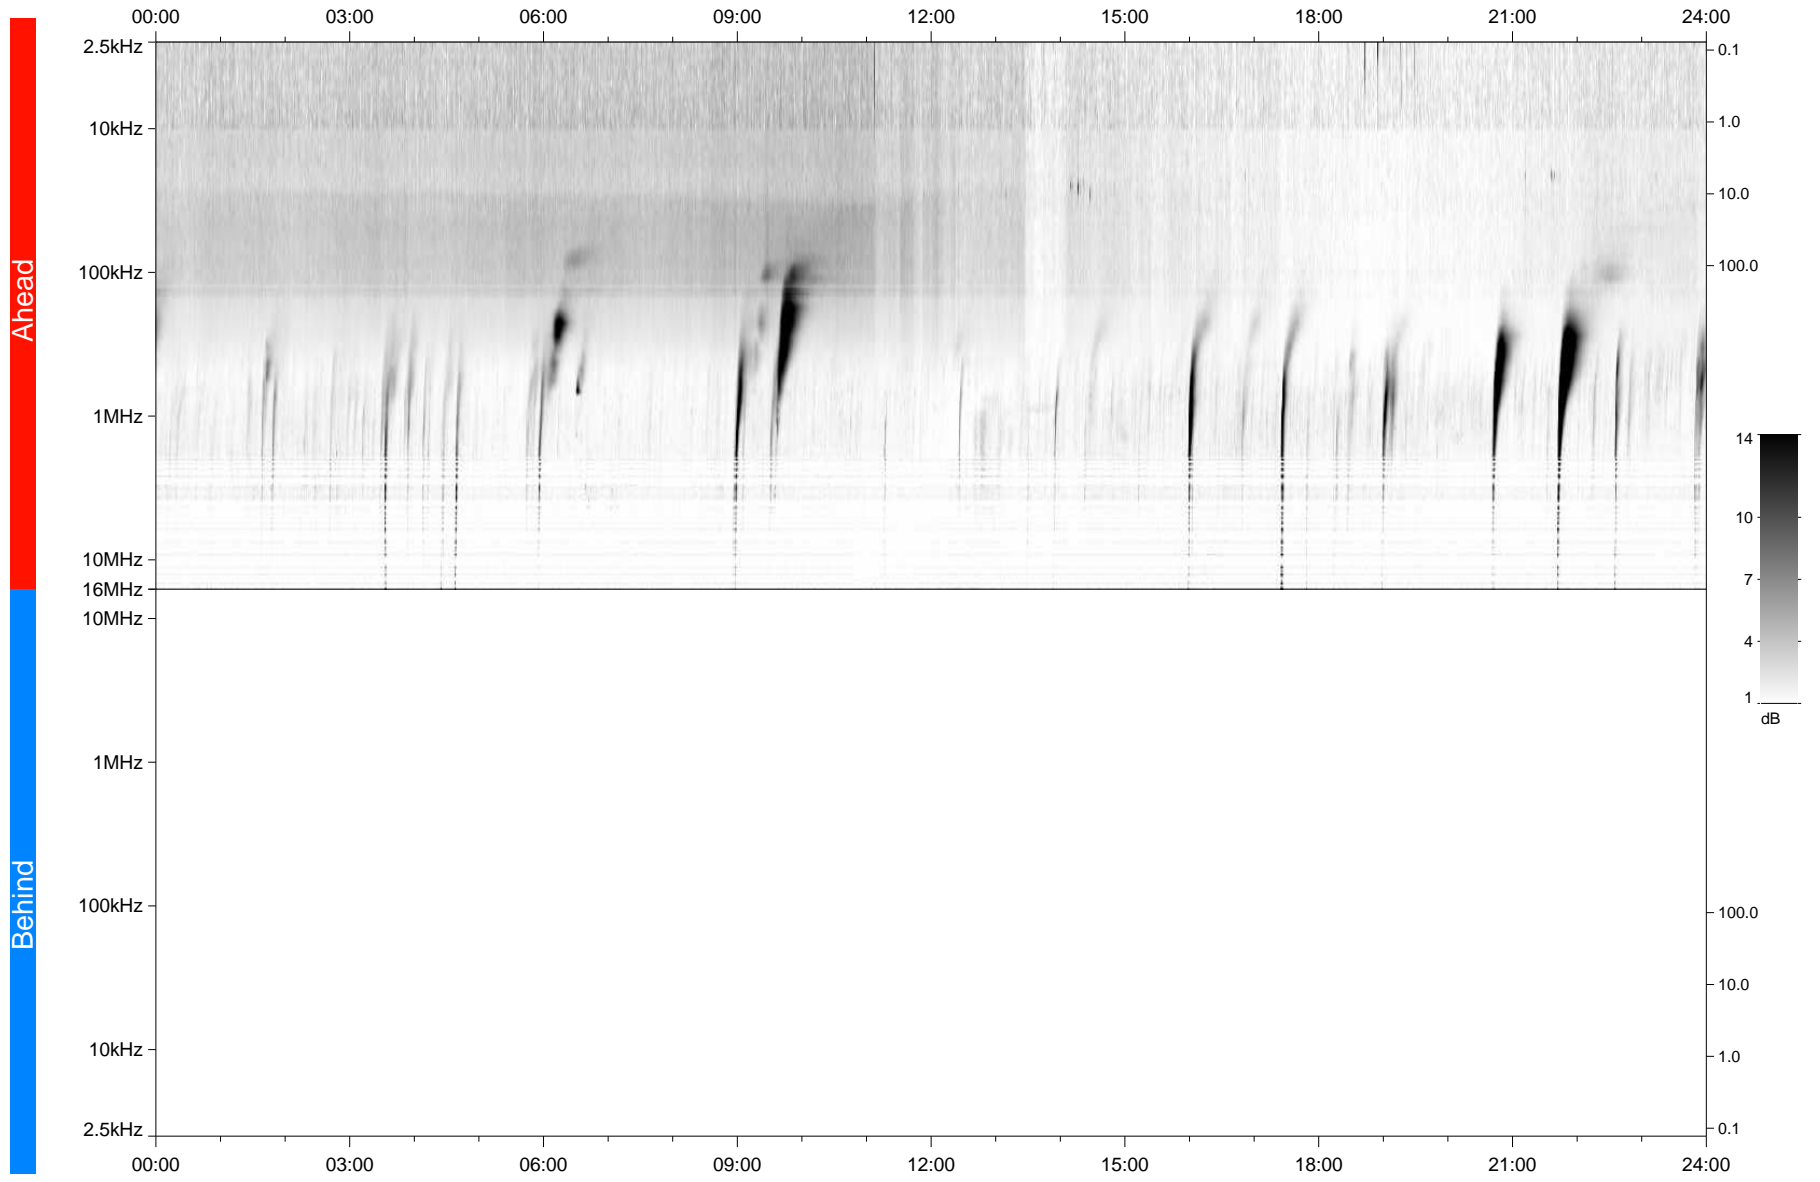

# STEREO/WAVES Daily Summary - 20-Sep-2021 (DOY 263)

Ahead source file: swaves\_ahead\_2021\_263\_1\_05.fin  
Ahead PSE Angle: -40.2°

Behind PSE Angle: 35.7°  
Behind source file: No STEREO-B data

Time (UTC)

file: stereo\_swaves\_daily-summary\_gray\_20210920\_v04  
made by: space.umn.edu on macOS with TDL 8.8.2 on 2022-10-02 18:55:49, with TMLib V945 / dynspec V311