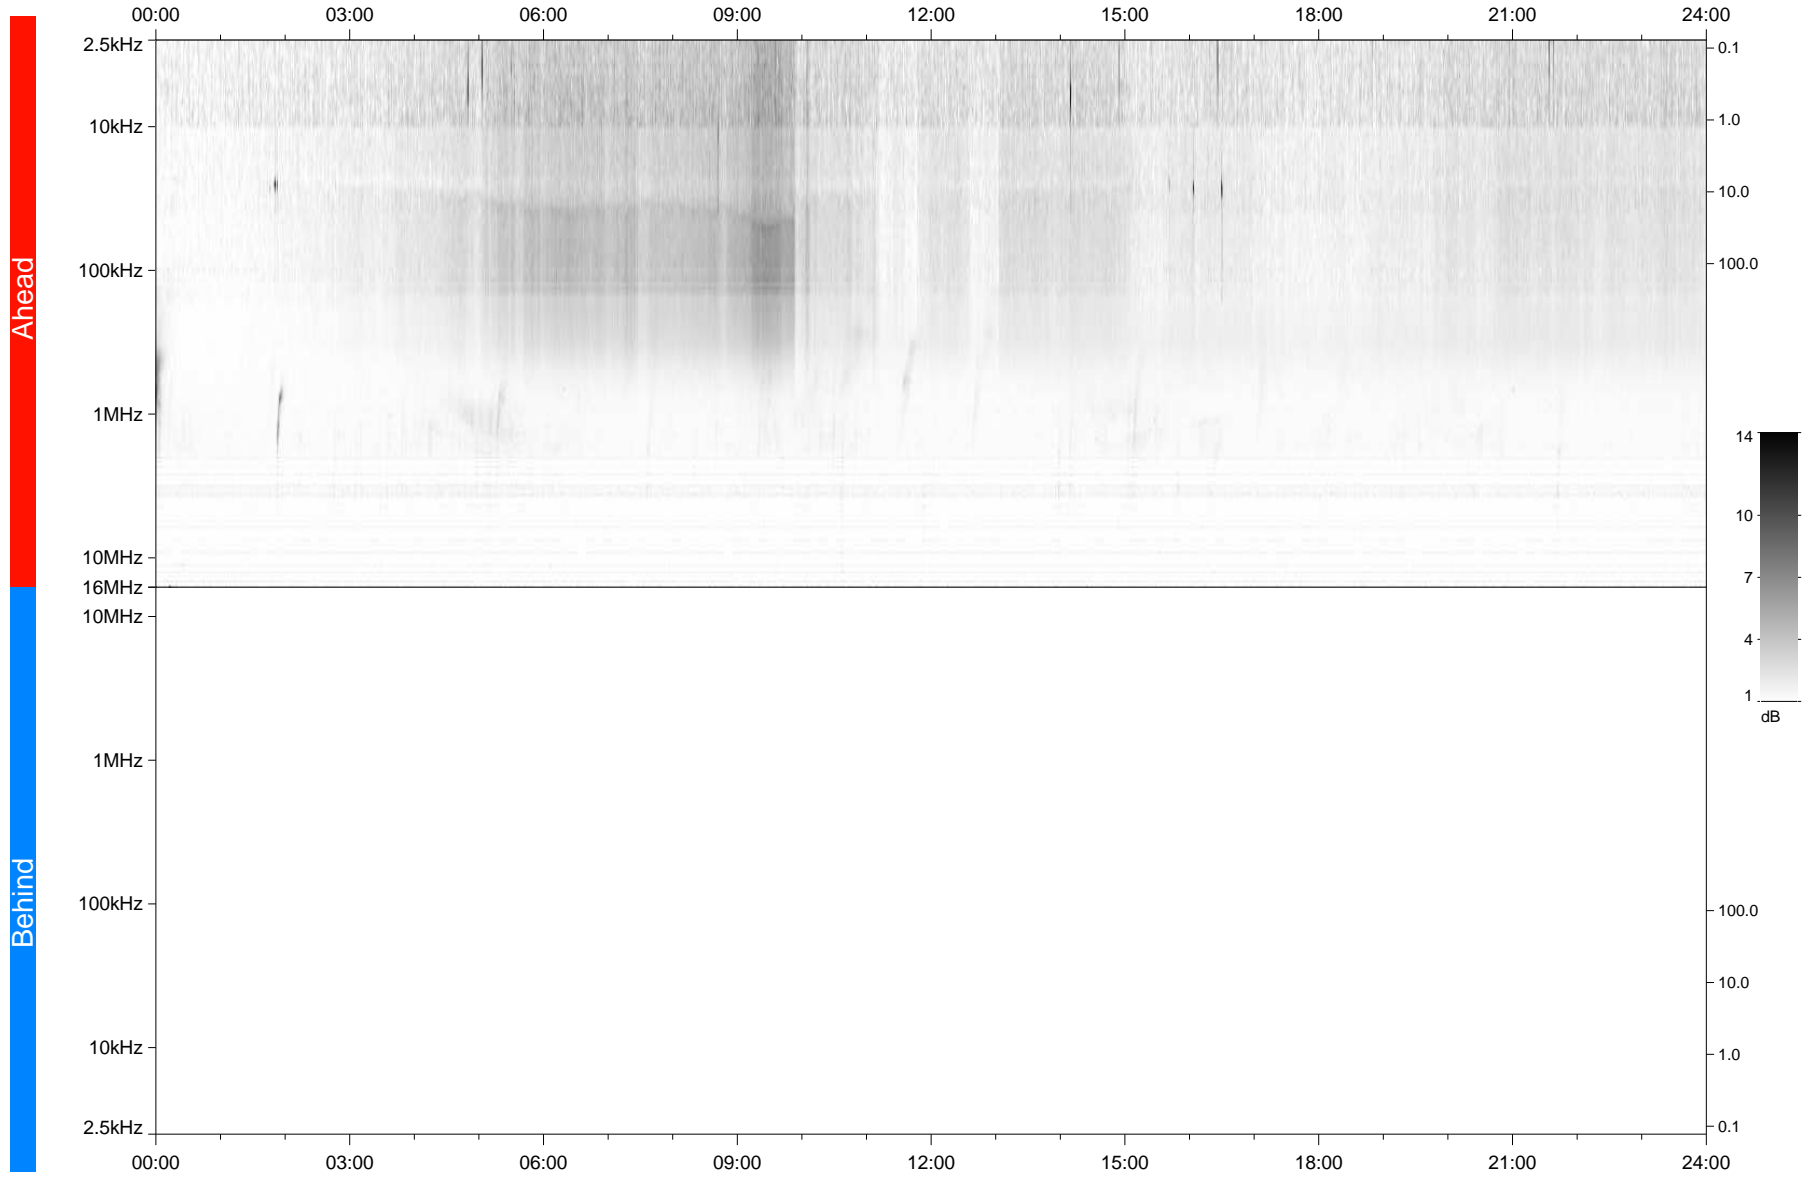

# STEREO/WAVES Daily Summary - 08-Sep-2021 (DOY 251)

Ahead source file: swaves\_ahead\_2021\_251\_1\_06.fin  
Ahead PSE Angle: -41.2°

Behind PSE Angle: 36.4°  
Behind source file: No STEREO-B data

Time (UTC)

file: stereo\_swaves\_daily-summary\_gray\_20210908\_v04  
made by: space.umn.edu on macOS with TDL 8.8.2 on 2022-10-02 18:37:51, with TLib V945 / dynspec V311