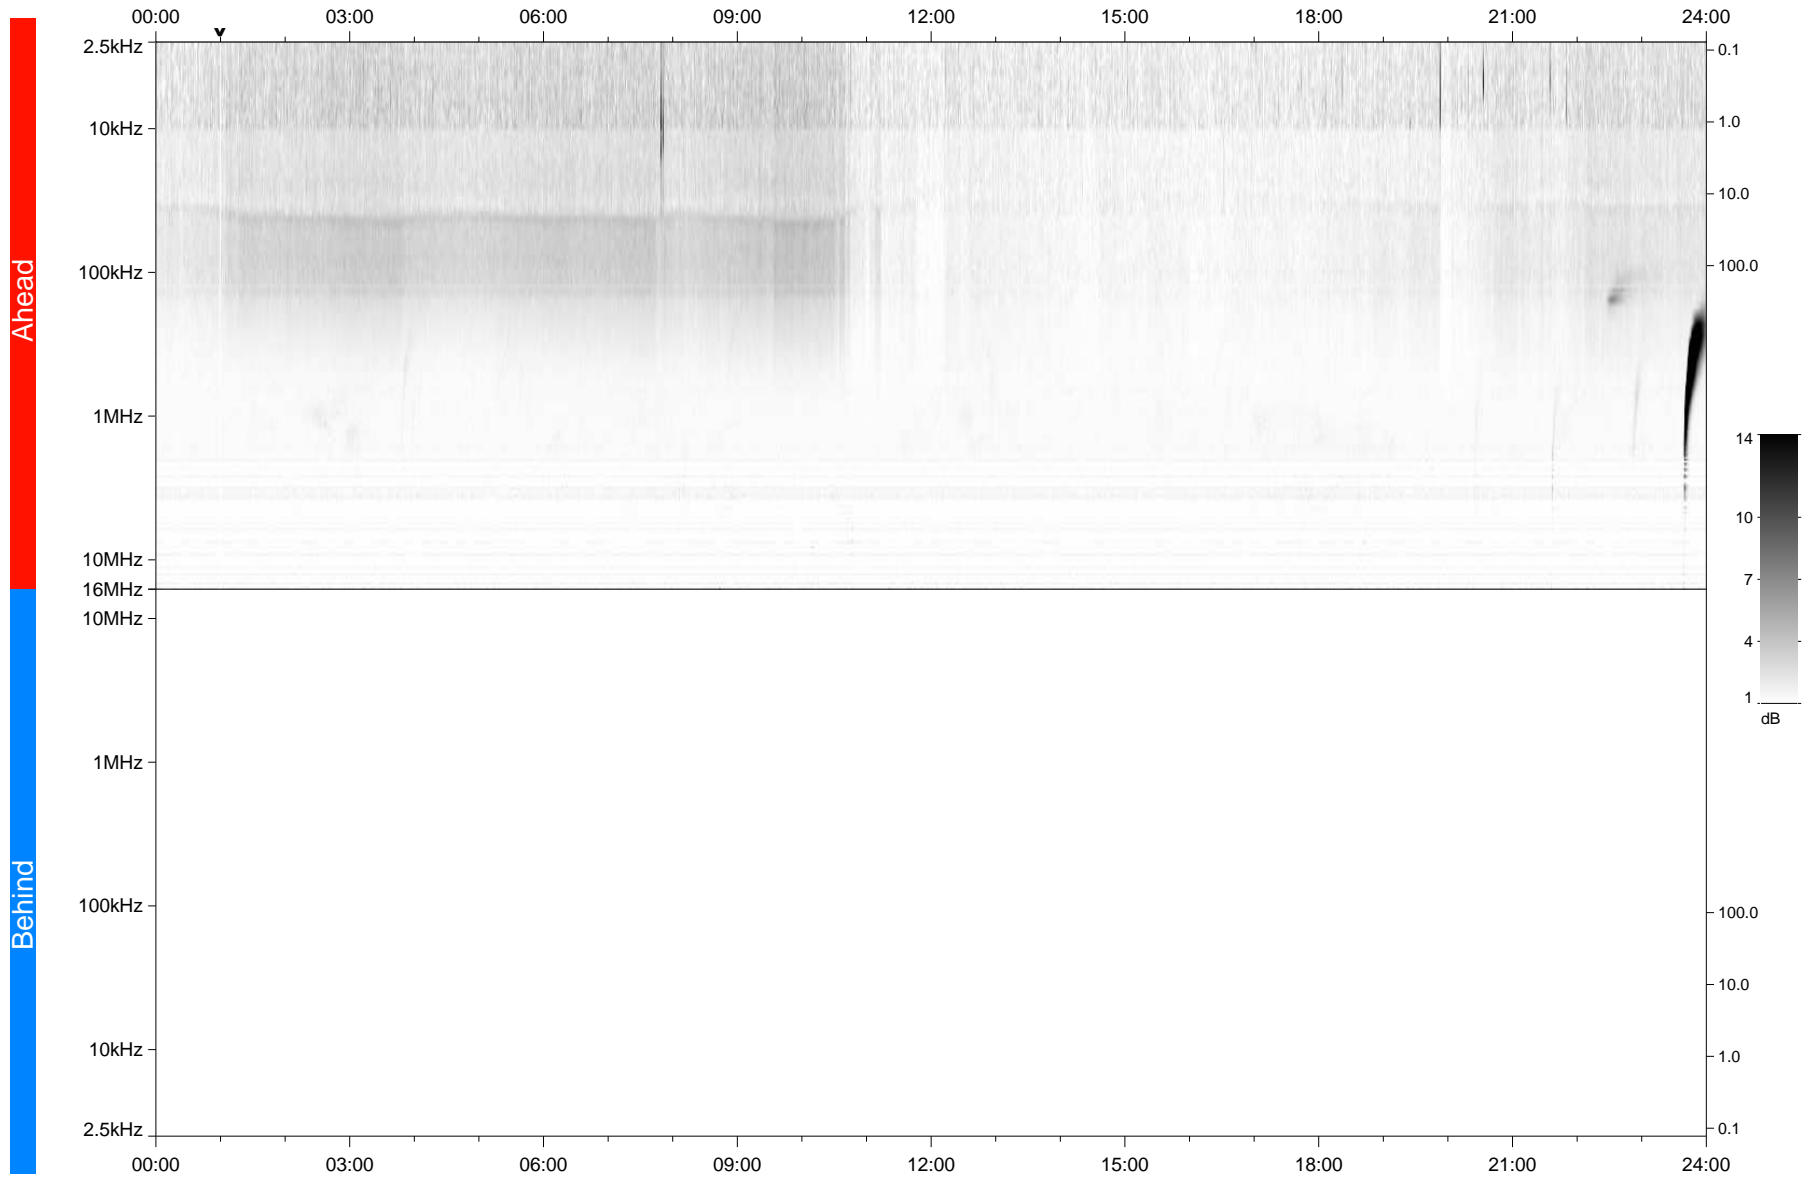

# STEREO/WAVES Daily Summary - 05-Sep-2021 (DOY 248)

Ahead source file: swaves\_ahead\_2021\_248\_1\_05.fin  
Ahead PSE Angle: -41.5°

Behind PSE Angle: 36.5°  
Behind source file: No STEREO-B data

Time (UTC)

file: stereo\_swaves\_daily-summary\_gray\_20210905\_v03  
made by: space.umn.edu on macOS with IDL 8.8.2 on 2022-08-24 19:26:58, with TLib V945 / dynspec V311