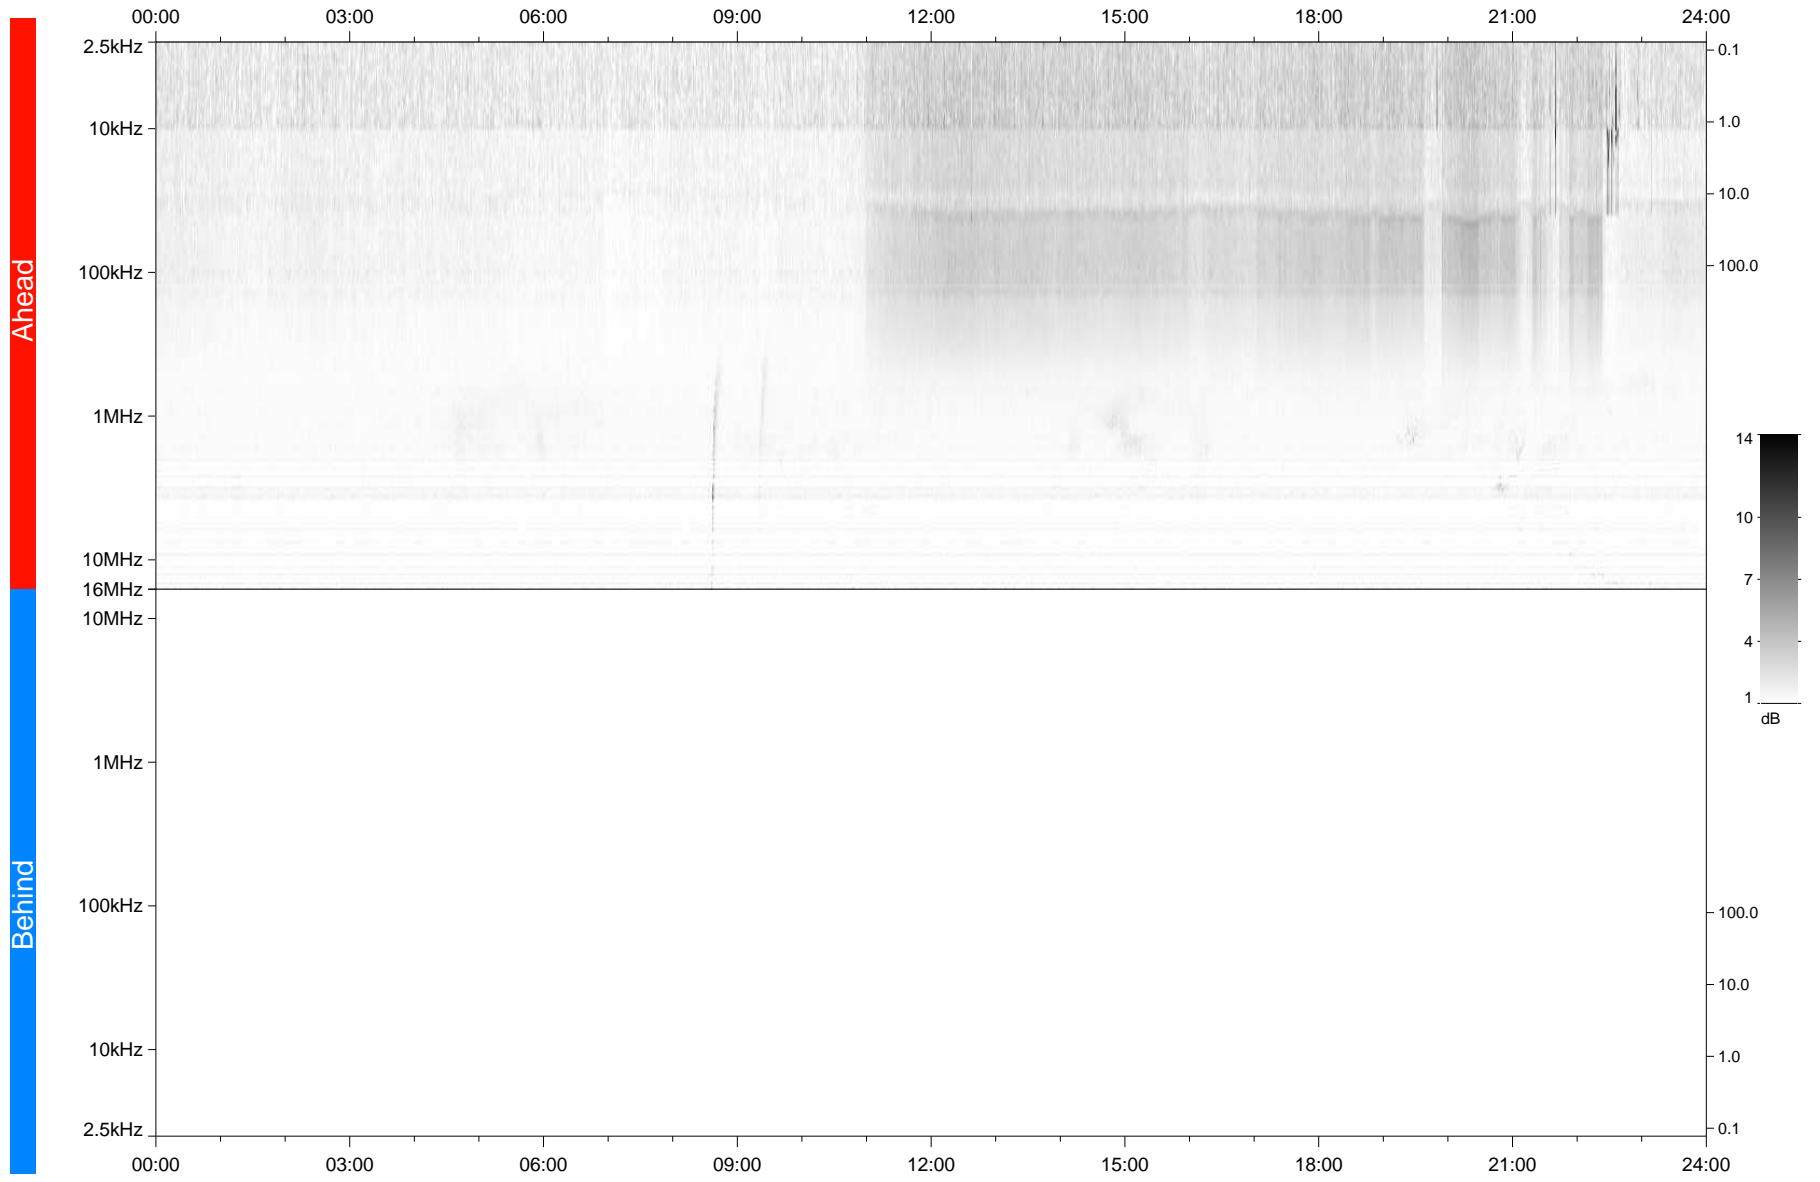

# STEREO/WAVES Daily Summary - 02-Sep-2021 (DOY 245)

Ahead source file: swaves\_ahead\_2021\_245\_1\_05.fin  
Ahead PSE Angle: -41.8°

Behind PSE Angle: 36.7°  
Behind source file: No STEREO-B data

Time (UTC)

file: stereo\_swaves\_daily-summary\_gray\_20210902\_v04  
made by: space.umn.edu on macOS with TDL 8.8.2 on 2022-10-02 18:28:52, with TLib V945 / dynspec V311