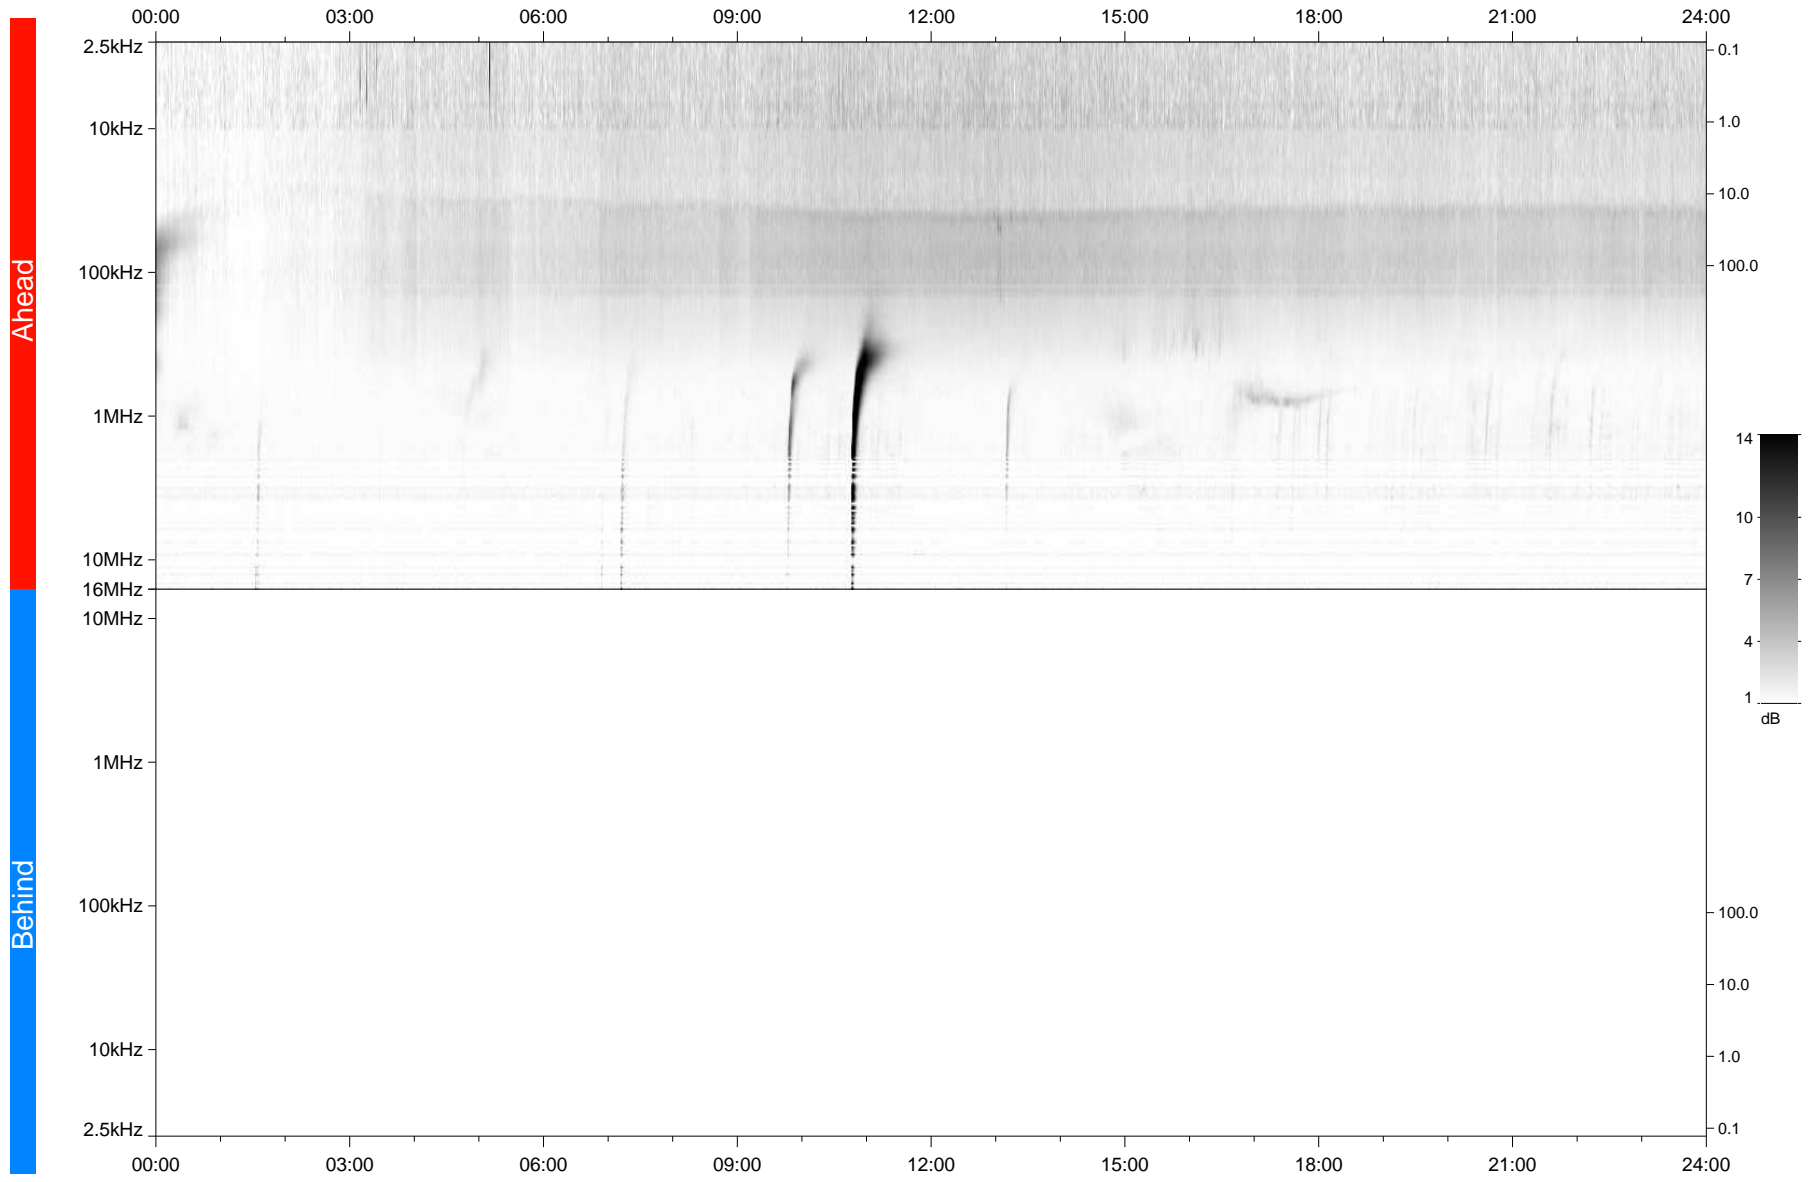

# STEREO/WAVES Daily Summary - 27-Aug-2021 (DOY 239)

Ahead source file: swaves\_ahead\_2021\_239\_1\_05.fin  
Ahead PSE Angle: -42.3°

Behind PSE Angle: 37.1°  
Behind source file: No STEREO-B data

Time (UTC)

file: stereo\_swaves\_daily-summary\_gray\_20210827\_v04  
made by: space.umn.edu on macOS with IDL 8.8.2 on 2022-10-02 18:19:52, with TLib V945 / dynspec V311