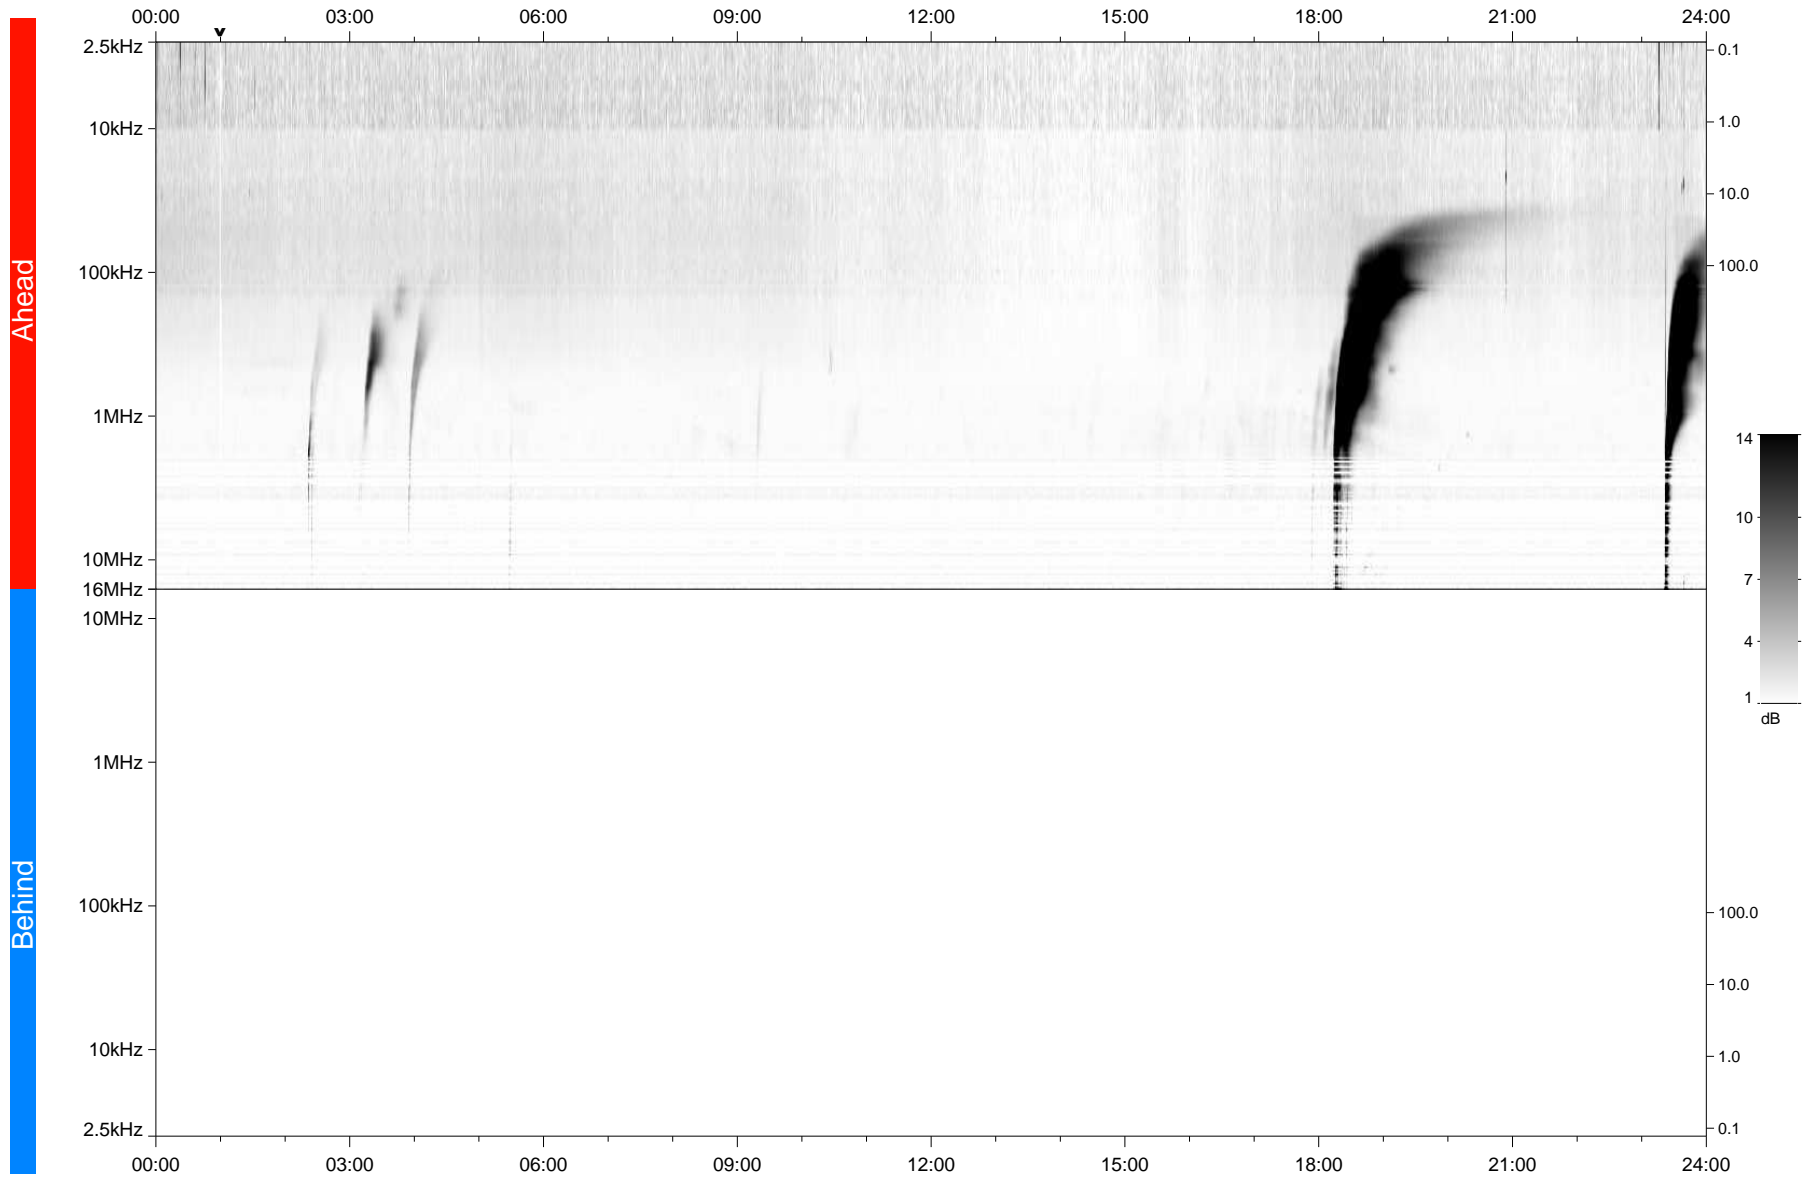

STEREO/WAVES Daily Summary - 26-Aug-2021 (DOY 238)

Ahead source file: swaves_ahead_2021_238_1_05.fin
Ahead PSE Angle: -42.4°

Behind PSE Angle: 37.2°
Behind source file: No STEREO-B data

Time (UTC)

file: stereo_swaves_daily-summary_gray_20210826_v04
made by: space.umn.edu on macOS with TDL 8.8.2 on 2022-10-02 18:18:22, with TLib V945 / dynspec V311