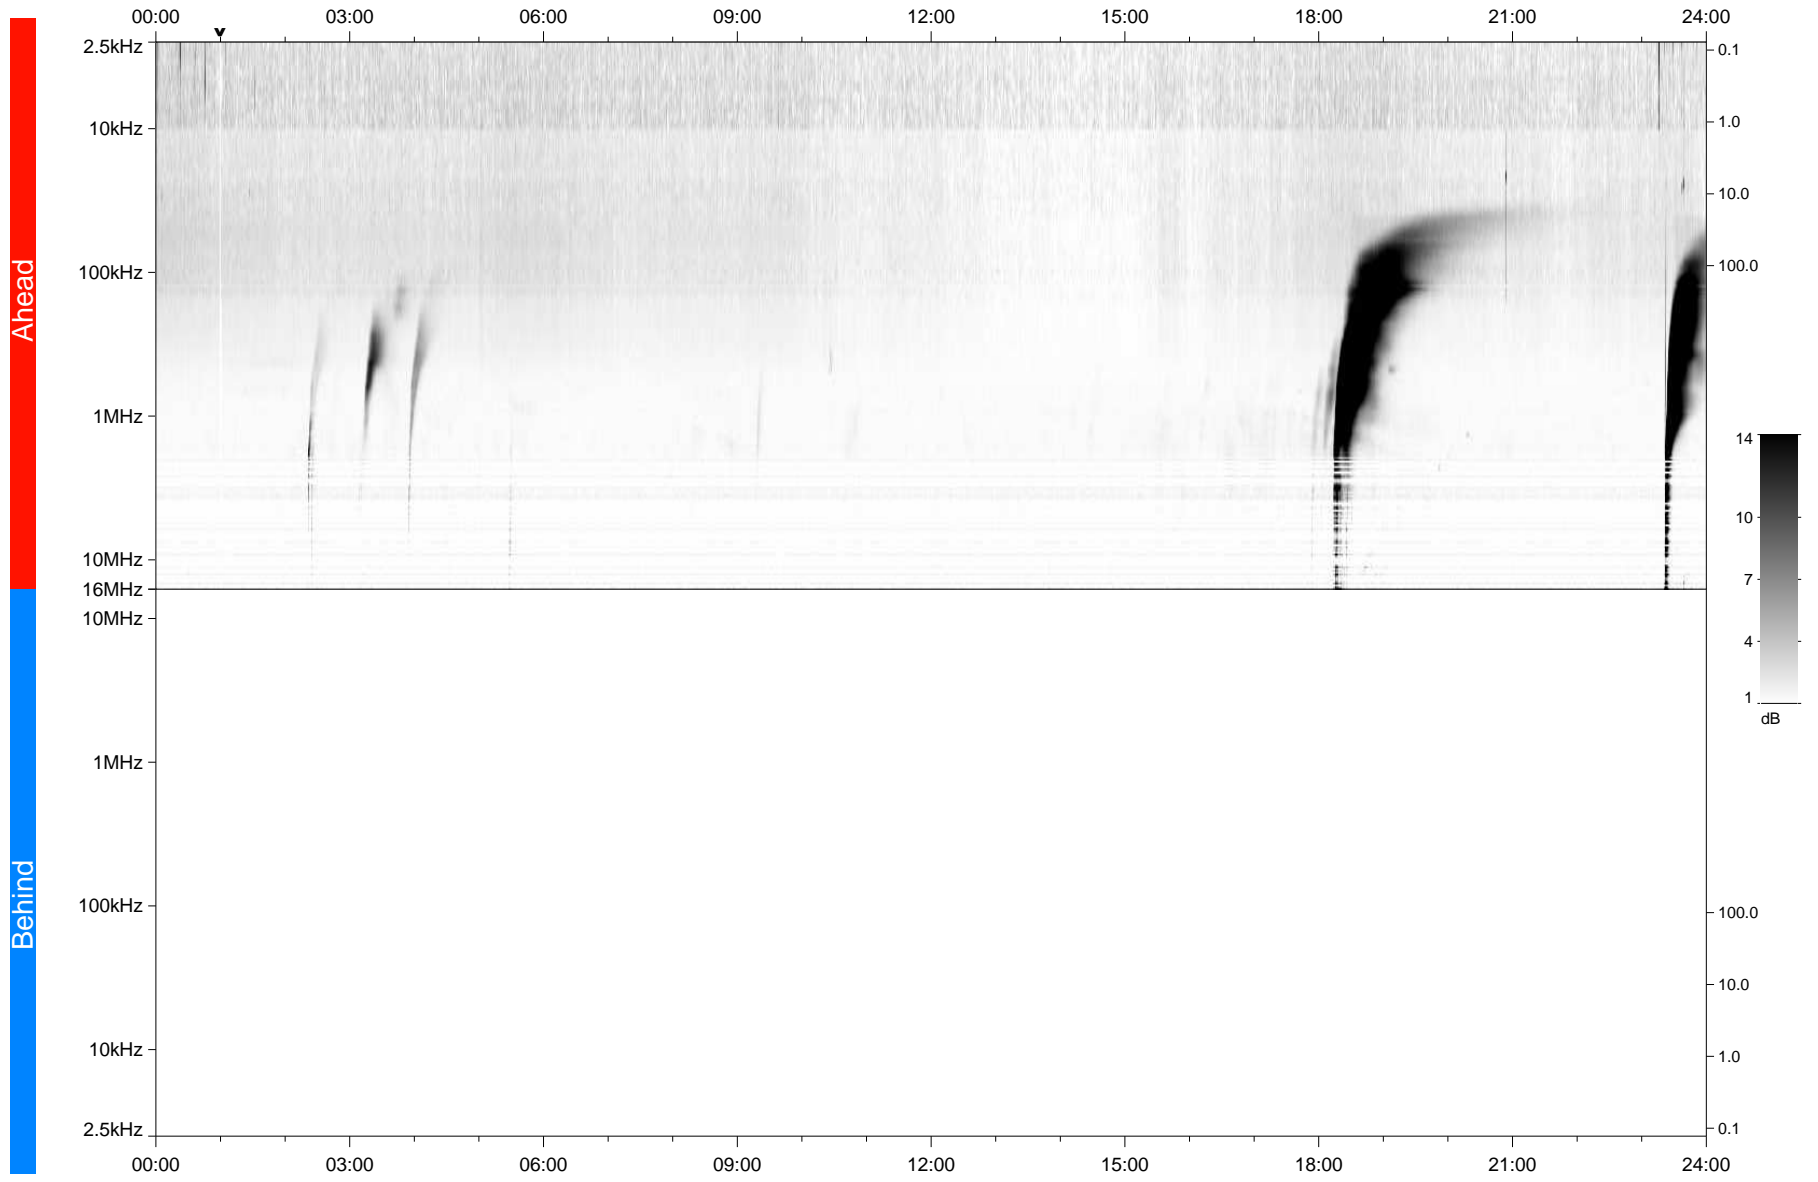

# STEREO/WAVES Daily Summary - 26-Aug-2021 (DOY 238)

Ahead source file: swaves\_ahead\_2021\_238\_1\_05.fin  
Ahead PSE Angle: -42.4°

Behind PSE Angle: 37.2°  
Behind source file: No STEREO-B data

Time (UTC)

file: stereo\_swaves\_daily-summary\_gray\_20210826\_v03  
made by: space.umn.edu on macOS with TDL 8.8.2 on 2022-08-24 19:13:19, with TLib V945 / dynspec V311