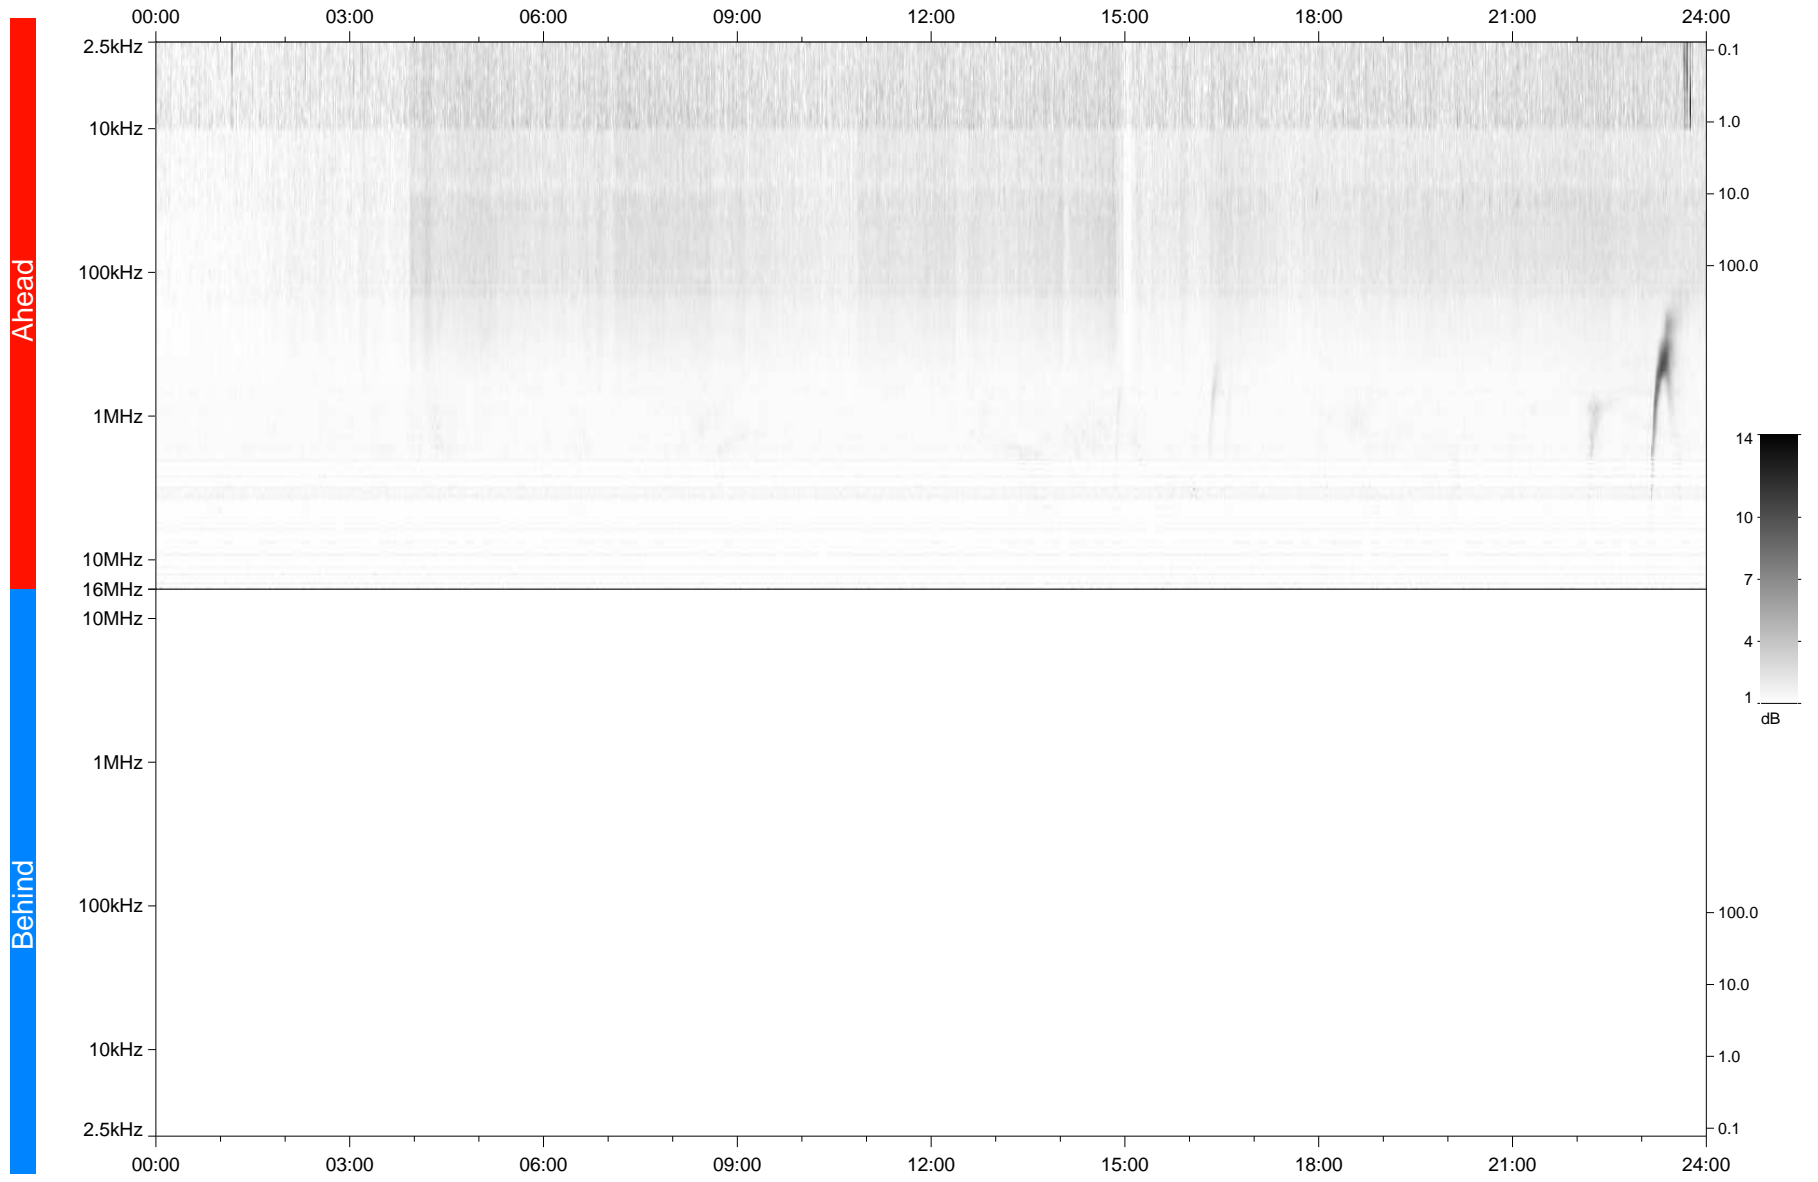

# STEREO/WAVES Daily Summary - 25-Aug-2021 (DOY 237)

Ahead source file: swaves\_ahead\_2021\_237\_1\_05.fin  
Ahead PSE Angle: -42.4°

Behind PSE Angle: 37.3°  
Behind source file: No STEREO-B data

Time (UTC)

file: stereo\_swaves\_daily-summary\_gray\_20210825\_v04  
made by: space.umn.edu on macOS with TDL 8.8.2 on 2022-10-02 18:16:53, with TLib V945 / dynspec V311