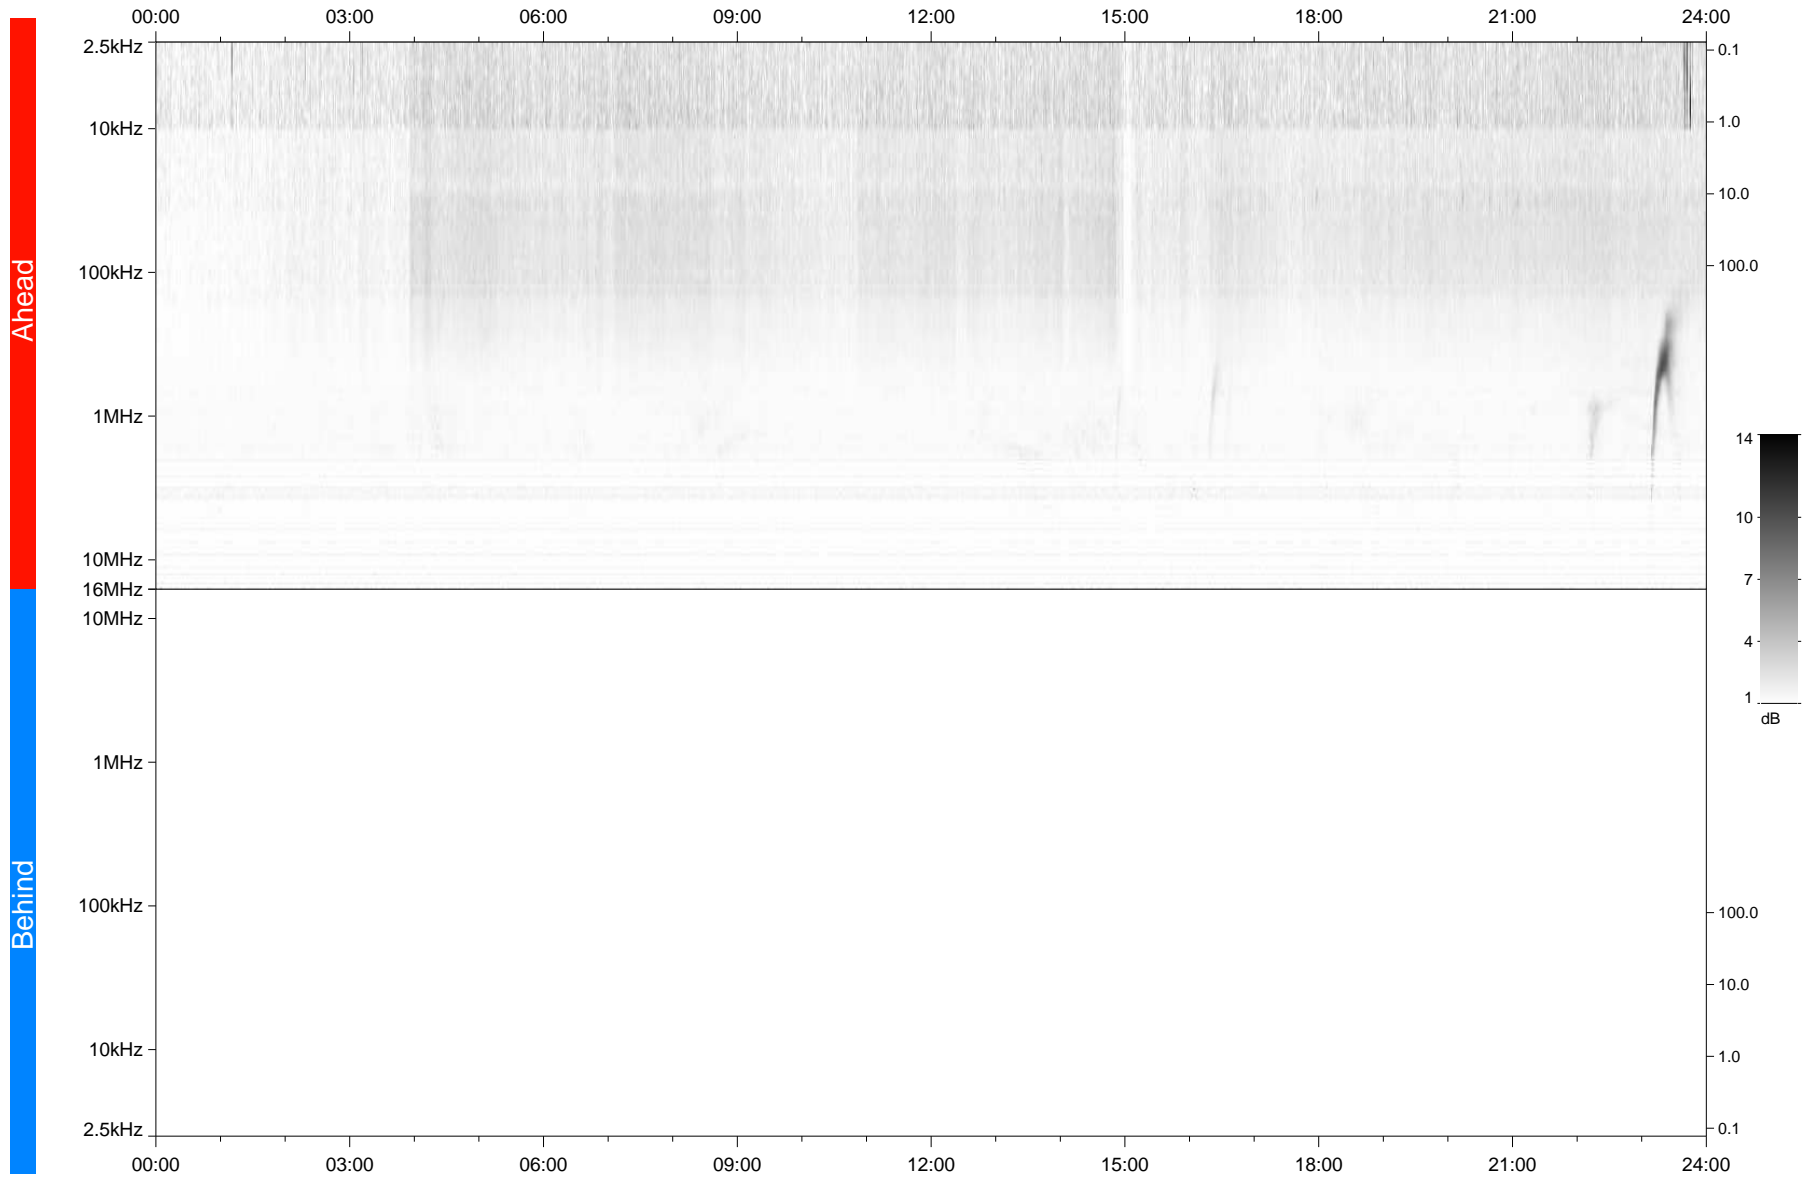

# STEREO/WAVES Daily Summary - 25-Aug-2021 (DOY 237)

Ahead source file: swaves\_ahead\_2021\_237\_1\_05.fin  
Ahead PSE Angle: -42.4°

Behind PSE Angle: 37.3°  
Behind source file: No STEREO-B data

Time (UTC)

file: stereo\_swaves\_daily-summary\_gray\_20210825\_v03  
made by: space.umn.edu on macOS with TDL 8.8.2 on 2022-08-24 19:11:58, with TLib V945 / dynspec V311