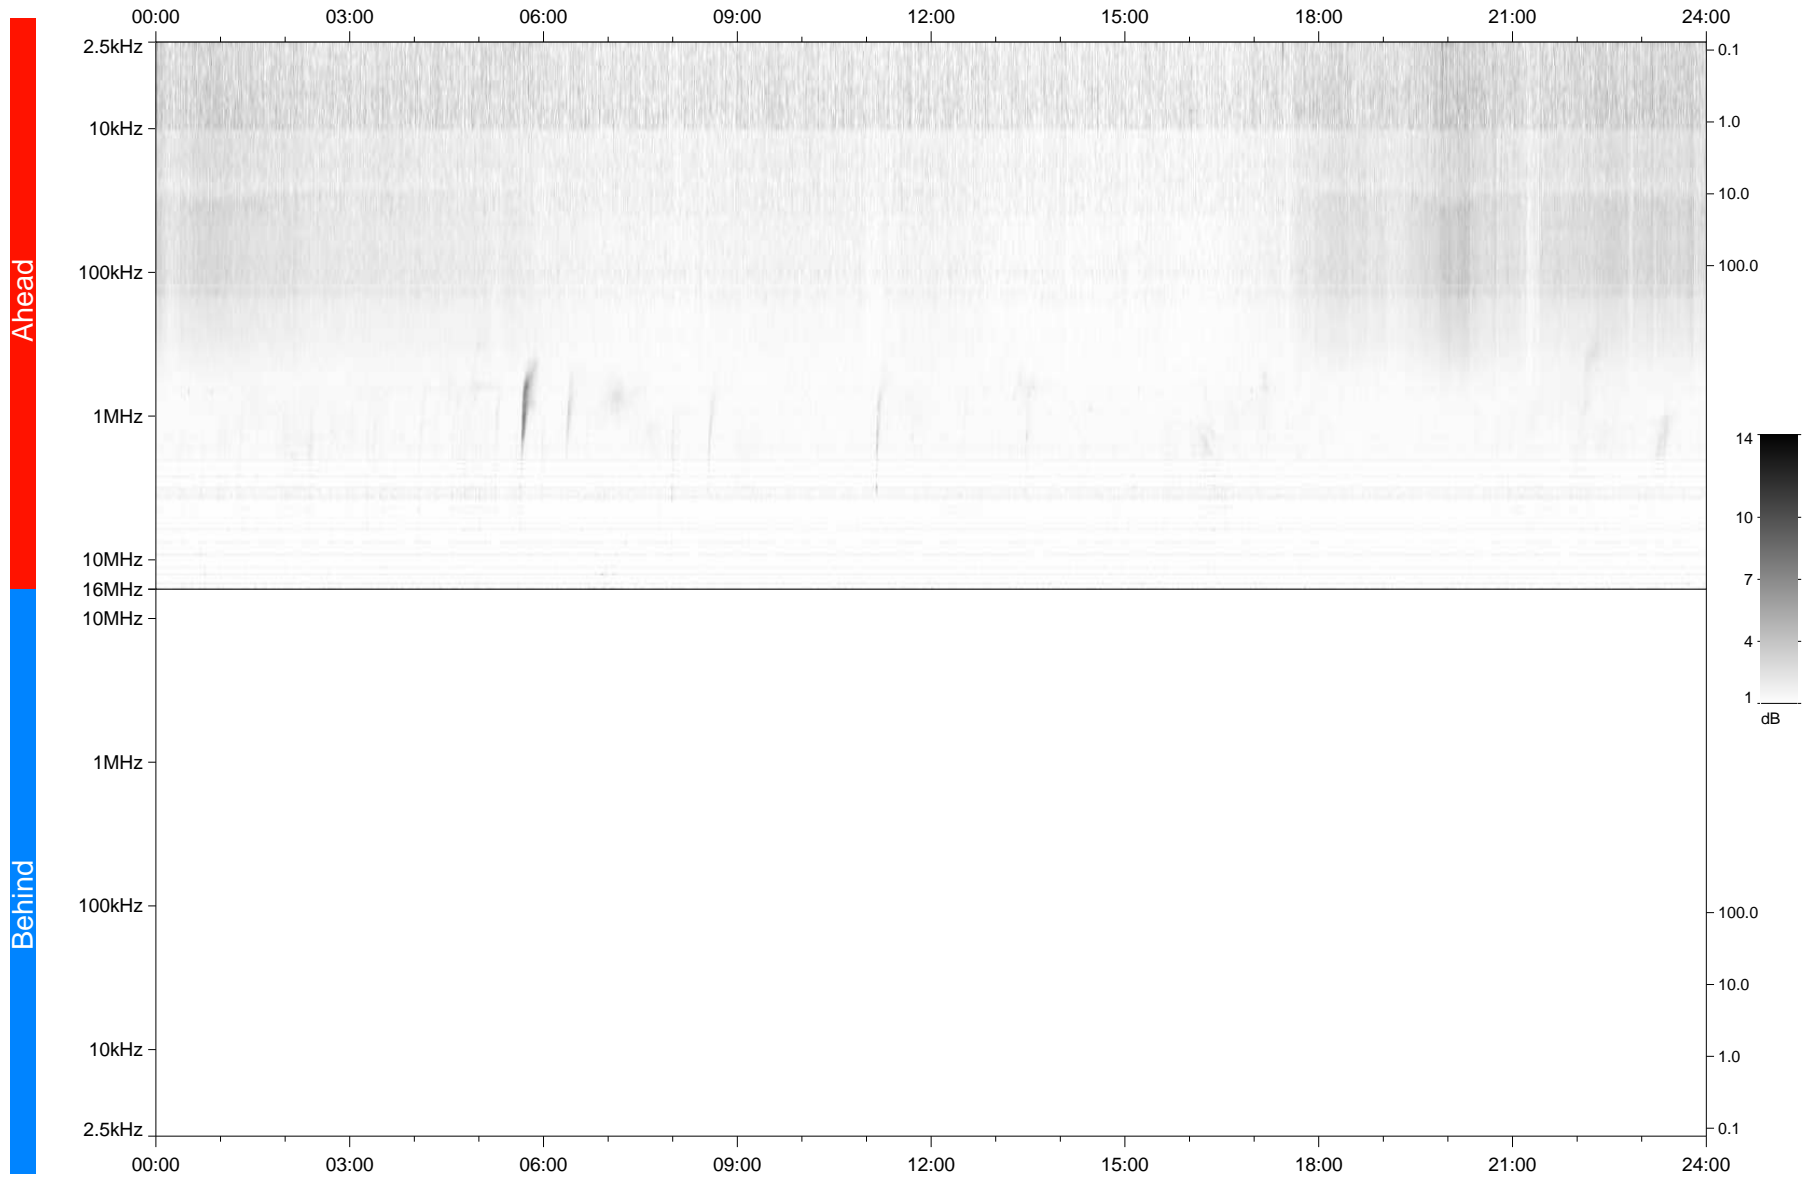

# STEREO/WAVES Daily Summary - 23-Aug-2021 (DOY 235)

Ahead source file: swaves\_ahead\_2021\_235\_1\_05.fin  
Ahead PSE Angle: -42.6°

Behind PSE Angle: 37.4°  
Behind source file: No STEREO-B data

Time (UTC)

file: stereo\_swaves\_daily-summary\_gray\_20210823\_v04  
made by: space.umn.edu on macOS with TDL 8.8.2 on 2022-10-02 18:13:51, with TLib V945 / dynspec V311