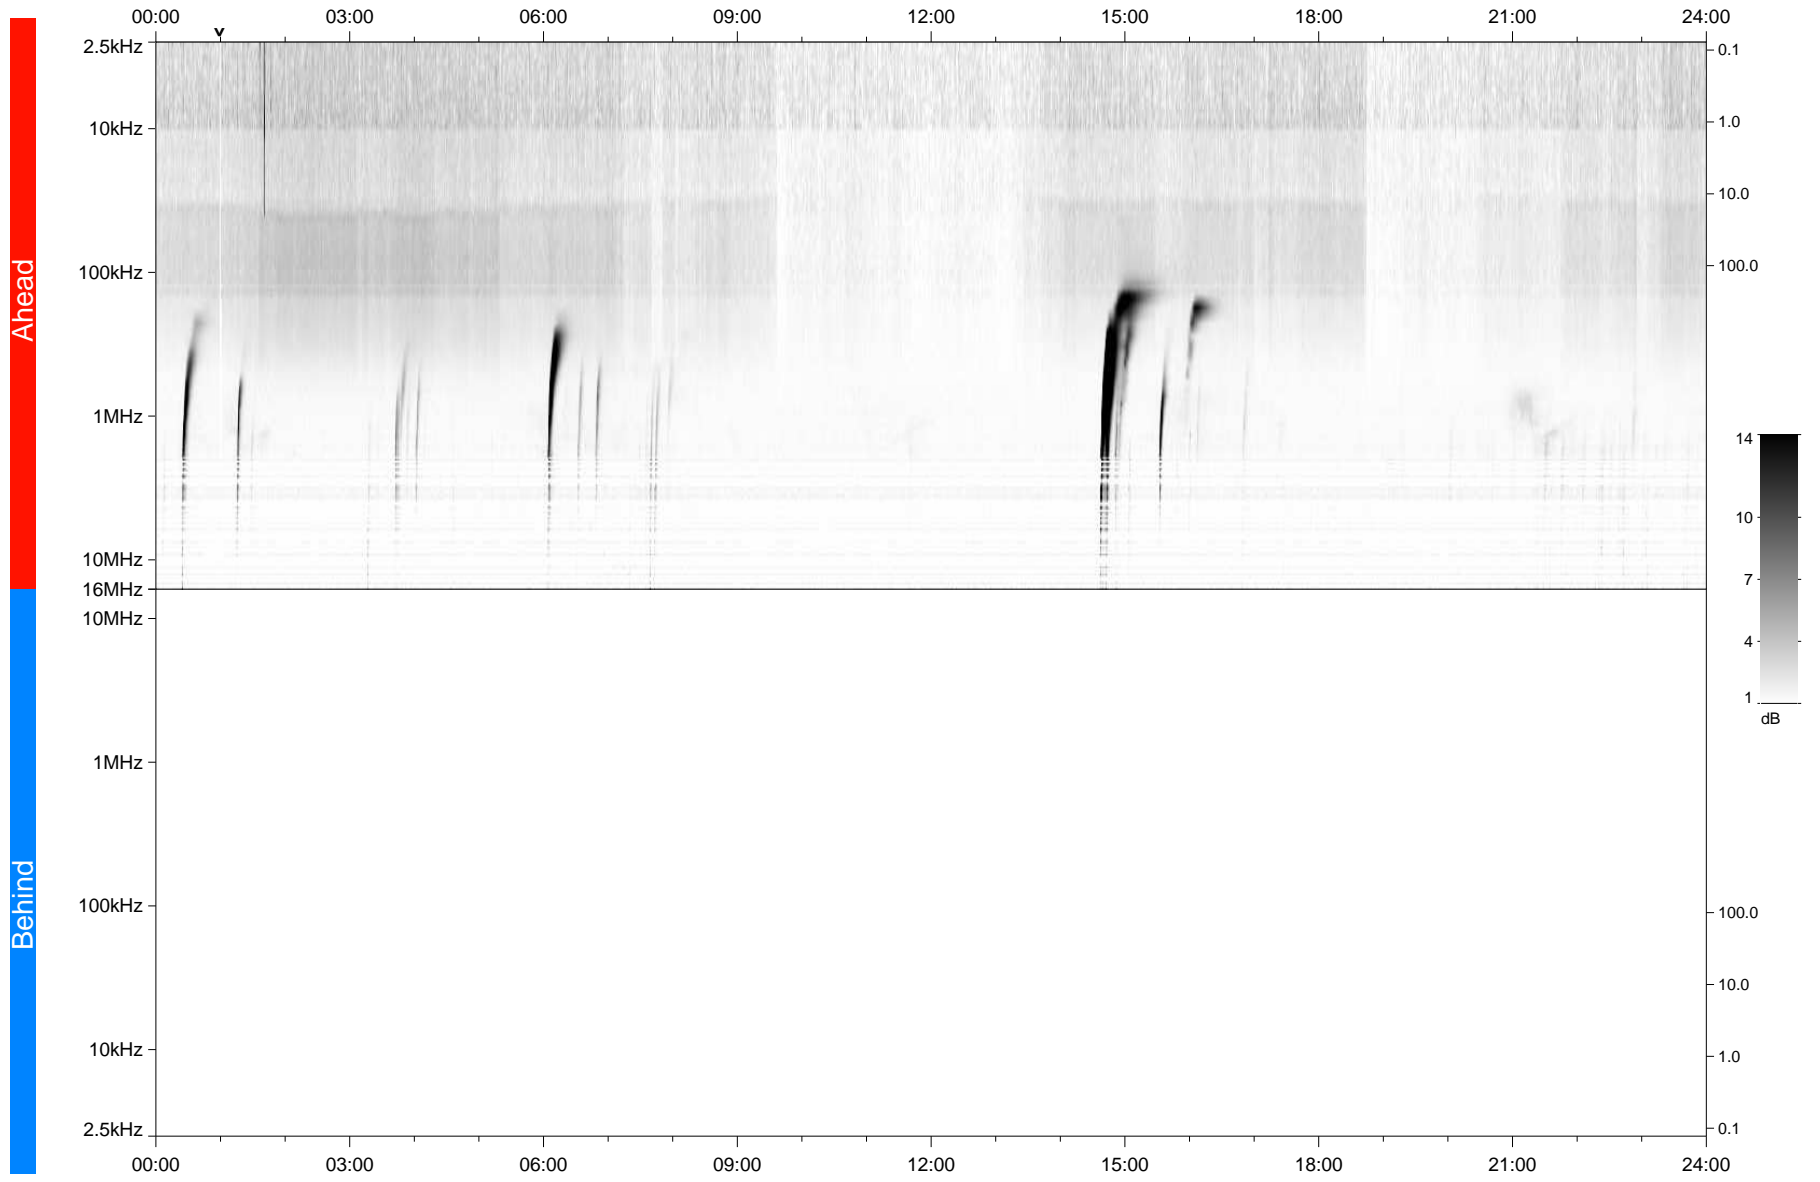

# STEREO/WAVES Daily Summary - 22-Aug-2021 (DOY 234)

Ahead source file: swaves\_ahead\_2021\_234\_1\_05.fin  
Ahead PSE Angle: -42.7°

Behind PSE Angle: 37.5°  
Behind source file: No STEREO-B data

Time (UTC)

file: stereo\_swaves\_daily-summary\_gray\_20210822\_v04  
made by: space.umn.edu on macOS with IDL 8.8.2 on 2022-10-02 18:12:22, with TMLib V945 / dynspec V311