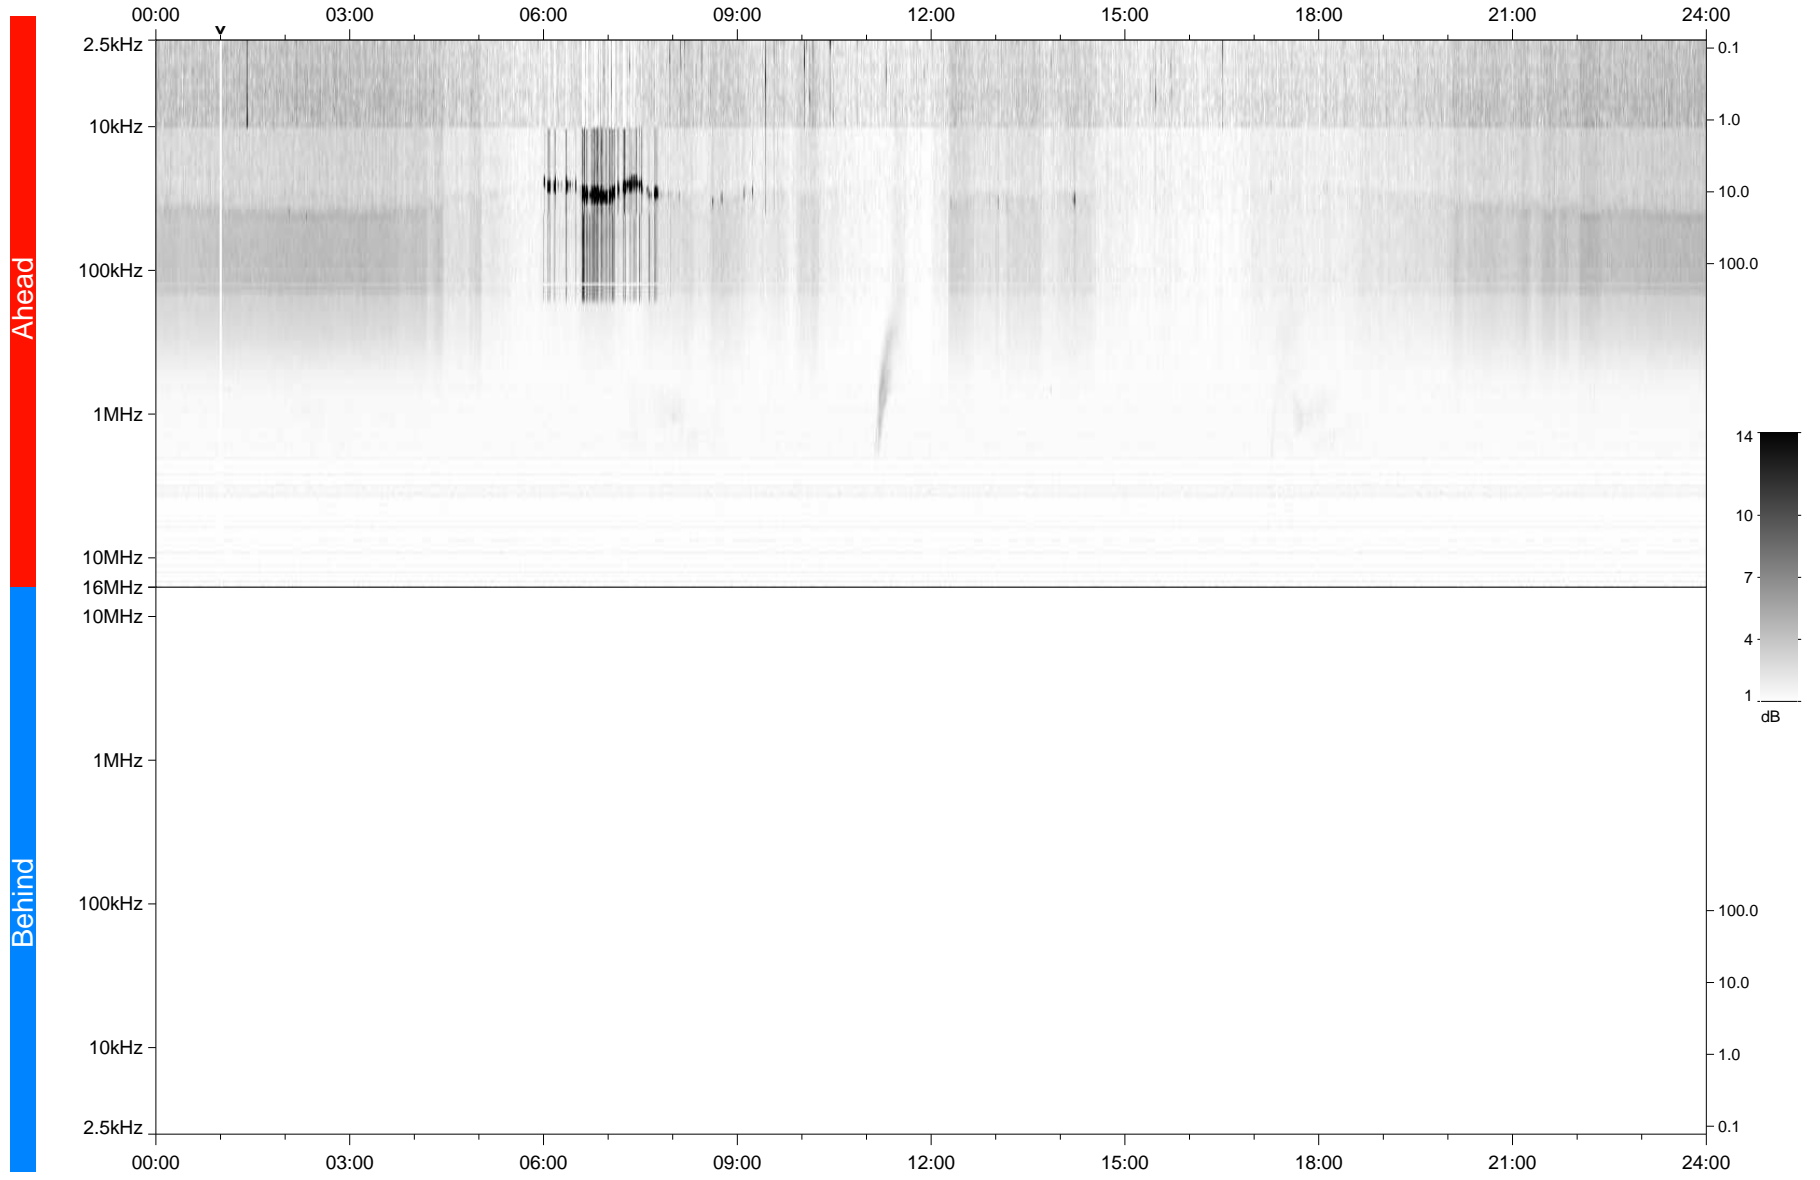

# STEREO/WAVES Daily Summary - 18-Aug-2021 (DOY 230)

Ahead source file: swaves\_ahead\_2021\_230\_1\_05.fin  
Ahead PSE Angle: -43.1°

Behind PSE Angle: 37.8°  
Behind source file: No STEREO-B data

Time (UTC)

file: stereo\_swaves\_daily-summary\_gray\_20210818\_v03  
made by: space.umn.edu on macOS with TDL 8.8.2 on 2022-08-24 19:02:06, with TLib V945 / dynspec V311